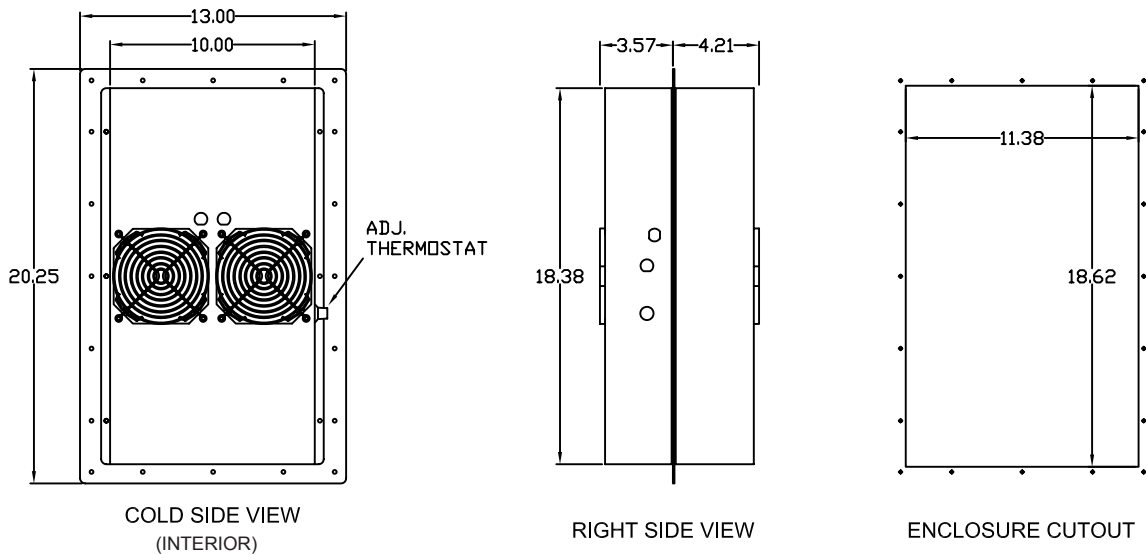

Drawings

EIC Solutions, Inc.
1825 Stout Drive
Warminster, PA 18974 USA

Toll Free: 1-800-497-4524 • Fax: 1-800-726-7592
Phone: 215-443-5190 • Fax: 215-443-9564
www.eicsolutions.com • info@eicsolutions.com