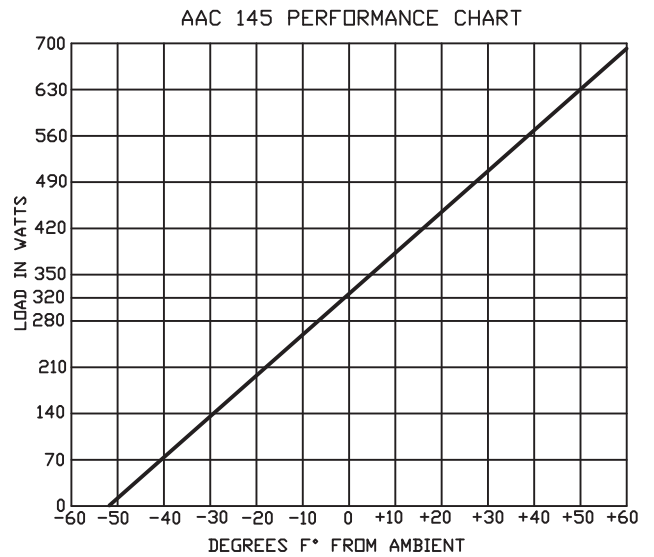

## Thermal Performance

Based on ambient temp of 120° F