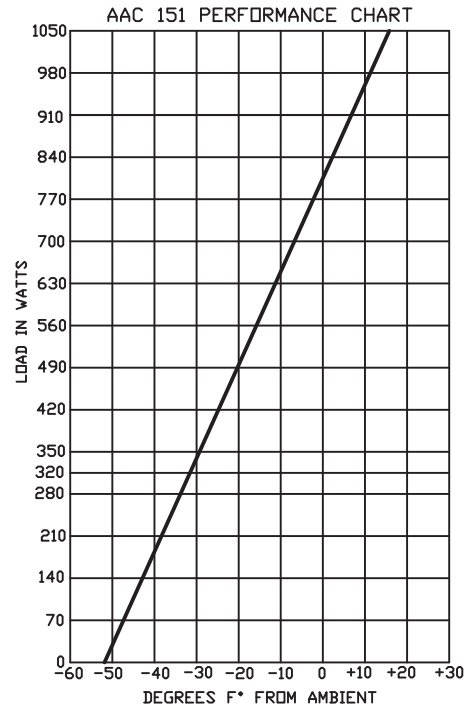

ThermoTEC™ 151 Series - 2500 BTU Thermoelectric Air Conditioner

Specifications

Capacity	2500 BTU/HR
Type	Through-mount (flush-mount optional)
Rating	NEMA 4X
Construction	Stainless steel (covers and mounting flange)
Size	21-5/8"H x 17-5/8"W x 8 3/8"D body 23-1/2"H x 19 1/2"W flange
Operating Range	Up to 140 degrees F (high ambient models available)
Temperature Control	Adjustable thermostat
Power	120 VAC, 50/60 Hz @ 9.5 AMPS 240 VAC, 50/60 Hz @ 4.6 AMPS optional DC voltages optional
Features	Integral power supply and circuit breaker
Includes	Mounting hardware, gasket and manual
Weight	78 lbs
Warranty	One year

Thermal Performance

Based on ambient temp of 120° F