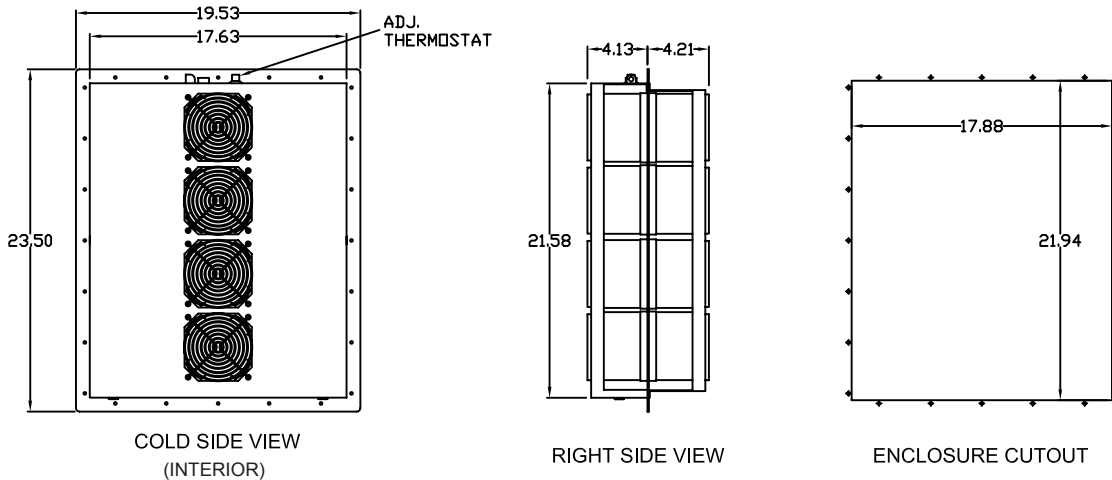

Specifications

Capacity	2500 BTU/HR
Type	Through-mount (flush-mount optional)
Rating	NEMA 4X
Construction	Stainless steel (covers and mounting flange)
Size	21-5/8"H x 17-5/8"W x 8 3/8"D body 23-1/2"H x 19 1/2"W flange
Operating Range	Up to 140 degrees F (high ambient models available)
Temperature Control	Adjustable thermostat
Power	120 VAC, 50/60 Hz @ 9.5 AMPS 240 VAC, 50/60 Hz @ 4.6 AMPS optional DC voltages optional
Features	Integral power supply and circuit breaker
Includes	Mounting hardware, gasket and manual
Weight	78 lbs
Warranty	One year

Thermal Performance

Based on ambient temp of 120° F

Drawings

EIC Solutions, Inc.
1825 Stout Drive
Warminster, PA 18974 USA

Toll Free: 1-800-497-4524 • Fax: 1-800-726-7592
Phone: 215-443-5190 • Fax: 215-443-9564
www.eicsolutions.com • info@eicsolutions.com