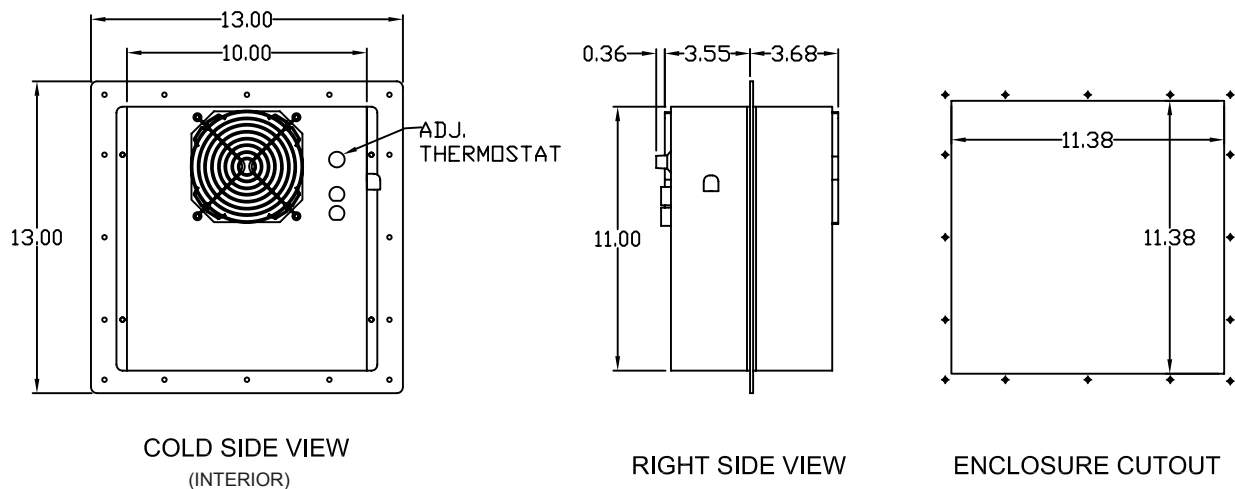

Drawings

EIC Solutions, Inc.
1825 Stout Drive
Warminster, PA 18974 USA

Toll Free: 1-800-497-4524 • Fax: 1-800-726-7592
Phone: 215-443-5190 • Fax: 215-443-9564
www.eicsolutions.com • info@eicsolutions.com