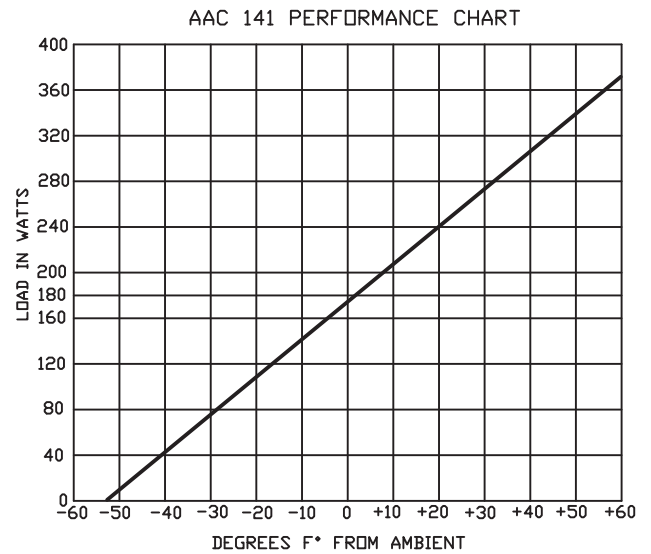

ThermoTEC™ 141 Series - 800 BTU Thermoelectric Air Conditioner

Specifications

Capacity	800 BTU/HR
Type	Through-mount (flush-mount optional)
Rating	NEMA 4X
Construction	Stainless steel (covers and mounting flange)
Size	11"H x 10"W x 6-1/2"D body 13"H x 13"W flange (12"W flange available)
Operating Range	Up to 140 degrees F (high ambient models available)
Temperature Control	Adjustable thermostat
Power	120 VAC, 50/60 Hz @ 3.5 AMPS 240 VAC, 50/60 Hz @ 2.5 AMPS optional DC voltages optional
Features	Integral power supply and circuit breaker
Includes	Mounting hardware, gasket and manual
Weight	29 lbs
Warranty	One year

Thermal Performance

Based on ambient temp of 120° F