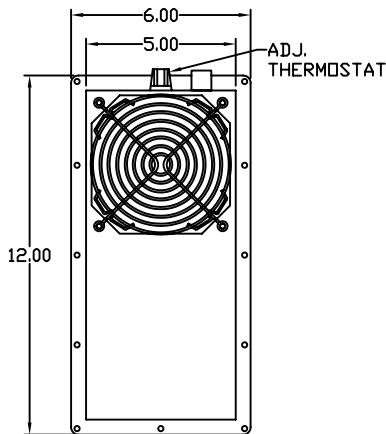

Drawings

COLD SIDE VIEW
(INTERIOR)
400 BTU