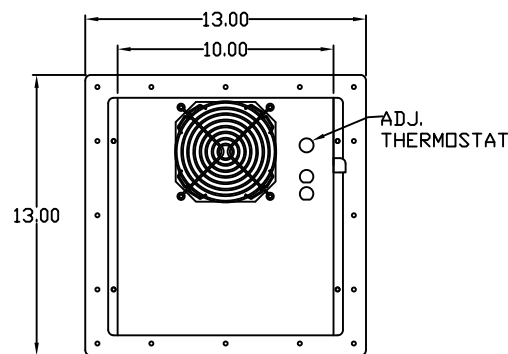

## Specifications

|                           |   |
|---------------------------|---|
| Capacity                  | 400, 800 & 1500 BTU/HR  |
| Type                      | Through-mount (flush-mount optional)  |
| Rating                    | NEMA 12 & 4X  |
| Construction              | Stainless steel (covers and mounting flange)                                |
| Size<br>(mounting flange) | 400 BTU - 12"H x 6"W<br>800 BTU - 13"H x 13"W<br>1500 BTU - 20-1/4"H x 13"W |
| Operating Range           | Up to 140 degrees F   |
| Temperature Control       | Adjustable thermostat   |
| Power                     | 120 VAC, 50/60 Hz<br>240 VAC, 50/60 Hz optional                             |
| Features                  | Integral power supply and circuit breaker                                   |
| Includes                  | Mounting hardware, gasket and manual  |
| Weight                    | 400 BTU - 16 lbs, 800 BTU - 29 lbs,<br>1500 BTU - 50 lbs                    |
| Warranty                  | One year  |

## Drawings

COLD SIDE VIEW  
(INTERIOR)  
400 BTU

COLD SIDE VIEW  
(INTERIOR)  
800 BTU

COLD SIDE VIEW  
(INTERIOR)  
1500 BTU

**EIC Solutions, Inc.**  
1825 Stout Drive  
Warminster, PA 18974 USA

**Toll Free: 1-800-497-4524 • Fax: 1-800-726-7592**  
Phone: 215-443-5190 • Fax: 215-443-9564  
[www.eicsolutions.com](http://www.eicsolutions.com) • [info@eicsolutions.com](mailto:info@eicsolutions.com)