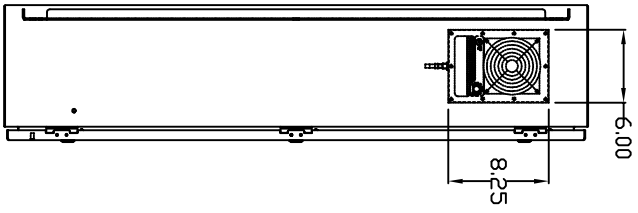

LEFT SIDE VIEW