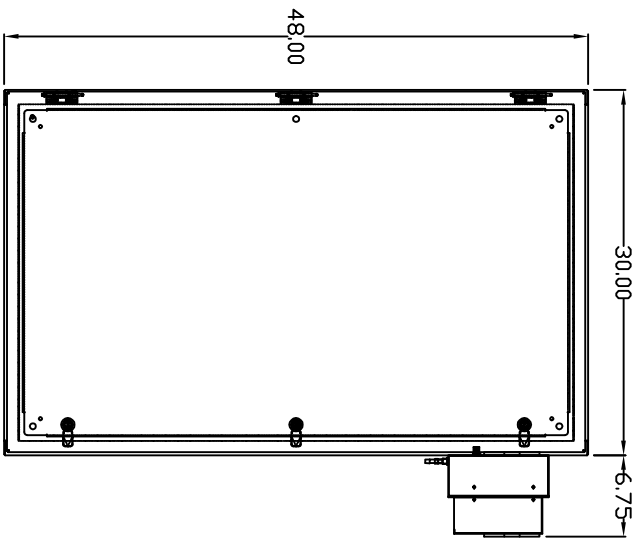

FRONT VIEW

EIC SOLUTIONS, INC.
1825 Stout Dr., Warminster, PA 18974
(215) 443-5190 FAX: (215) 443-9564
WWW.EICSOLUTIONS.COM

0483010-120F-RS
SCALE: 1/8"=1"
DATE: 07/16/10