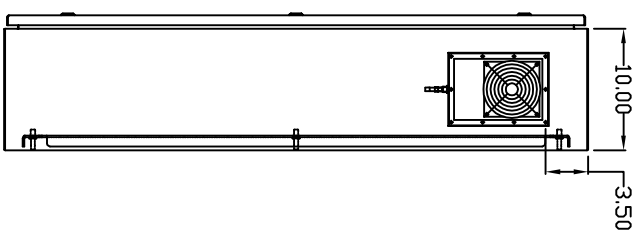

RIGHT SIDE VIEW