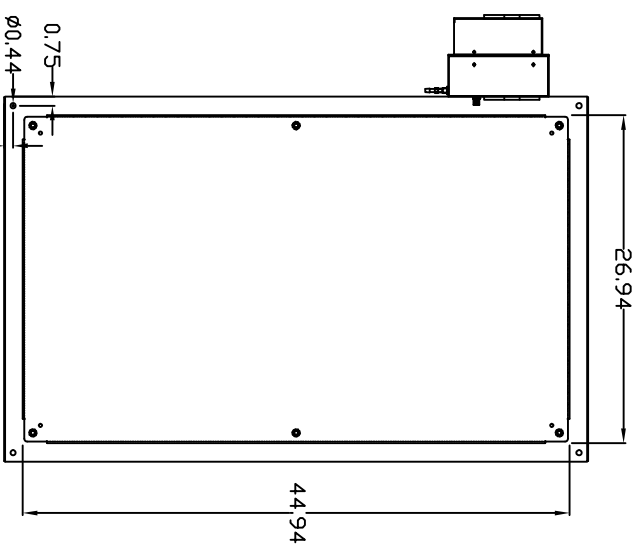

REAR VIEW

EIC SOLUTIONS, INC.
1825 Stout Dr., Warminster, PA 18974
(215) 443-5190 FAX: (215) 443-9564
WWW.EICSOLUTIONS.COM

0483010-120F-RS
SCALE: 1/8"=1"
DATE: 07/16/10