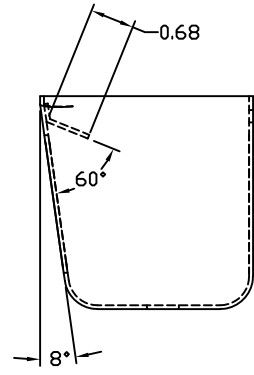

REV	DESCRIPTION	CHECKED	DATE	NOTES
		-	-	-

Title: DP-140V CONDENSATE DRIP PAN		MATERIAL: .06" BLACK ABS	
<b>TOLERANCES UNLESS NOTED</b>		FINISH: UNLESS NOTED	
FRACTIONS ±1/32		DRAWN: DHB	SCALE: 1:3
2 PLACES ±0.03		DATE: 03/02/20	DWG #: CA-2792
3 PLACES ±0.015		SHEET #: 1 OF 1	
ANGLES ± 1°			