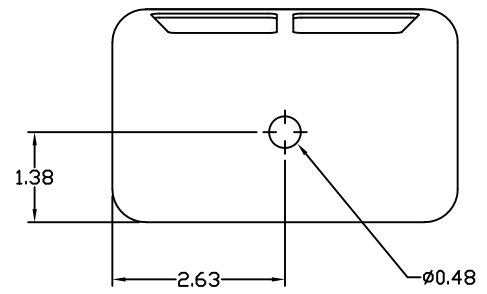

REV	DESCRIPTION	CHECKED	DATE	NOTES
		-	-	-

Title: DP-140V CONDENSATE DRIP PAN		MATERIAL: .06" BLACK ABS	
<b>TOLERANCES UNLESS NOTED</b>		FINISH: UNLESS NOTED	
FRACTIONS ±1/32		DRAWN: DHB	SCALE: 1:3
2 PLACES ±0.03		DATE: 03/02/20	DWG #: CA-2792
3 PLACES ±0.015		SHEET #: 1 OF 1	
ANGLES ± 1°			