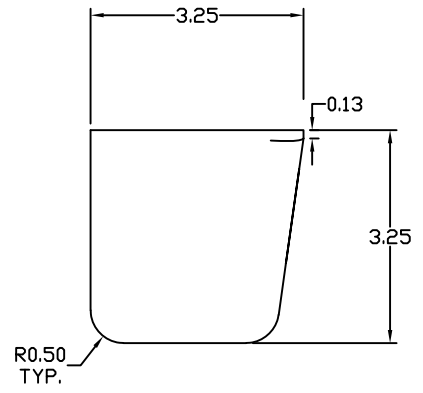

REV	DESCRIPTION	CHECKED	DATE	NOTES
		-	-	-

Title: DP-140V CONDENSATE DRIP PAN		MATERIAL: .06" BLACK ABS	
<b>TOLERANCES UNLESS NOTED</b>		FINISH: UNLESS NOTED	
FRACTIONS ±1/32		DRAWN: DHB	SCALE: 1:3
2 PLACES ±0.03		DATE: 03/02/20	DWG #: CA-2792
3 PLACES ±0.015		SHEET #: 1 OF 1	
ANGLES ± 1°			