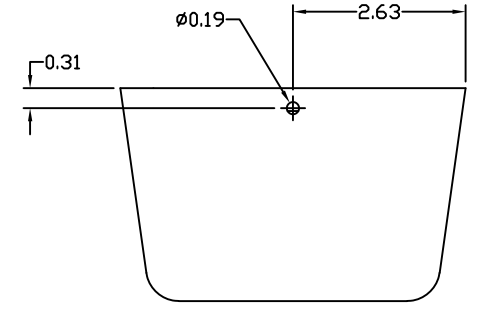

REV	DESCRIPTION	CHECKED	DATE	NOTES
		-	-	-

Title: DP-140V CONDENSATE DRIP PAN		MATERIAL: .06" BLACK ABS	
<b>TOLERANCES UNLESS NOTED</b>		FINISH: UNLESS NOTED	
FRACTIONS ±1/32		DRAWN: DHB	SCALE: 1:3
2 PLACES ±0.03		DATE: 03/02/20	DWG #: CA-2792
3 PLACES ±0.015		SHEET #: 1 OF 1	
ANGLES ± 1°			