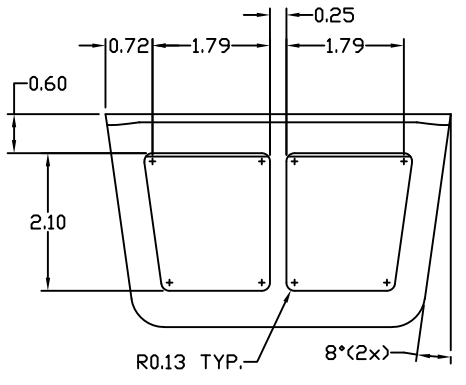

REV	DESCRIPTION	CHECKED	DATE	NOTES
		-	-	-

Title: DP-140V CONDENSATE DRIP PAN		MATERIAL: .06" BLACK ABS	
<b>TOLERANCES UNLESS NOTED</b>		FINISH: UNLESS NOTED	
FRACTIONS ±1/32		DRAWN: DHB	SCALE: 1:3
2 PLACES ±0.03		DATE: 03/02/20	DWG #: CA-2792
3 PLACES ±0.015		SHEET #: 1 OF 1	
ANGLES ± 1°			