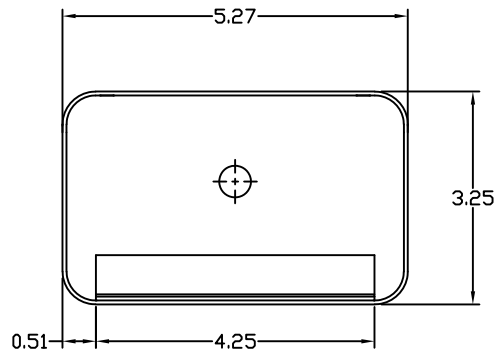

REV	DESCRIPTION	CHECKED	DATE	NOTES
		-	-	-

Title: DP-140V CONDENSATE DRIP PAN		MATERIAL: .06" BLACK ABS	
<b>TOLERANCES UNLESS NOTED</b>		FINISH: UNLESS NOTED	
FRACTIONS ±1/32		DRAWN: DHB	SCALE: 1:3
2 PLACES ±0.03		DATE: 03/02/20	DWG #: CA-2792
3 PLACES ±0.015		SHEET #: 1 OF 1	
ANGLES ± 1°			