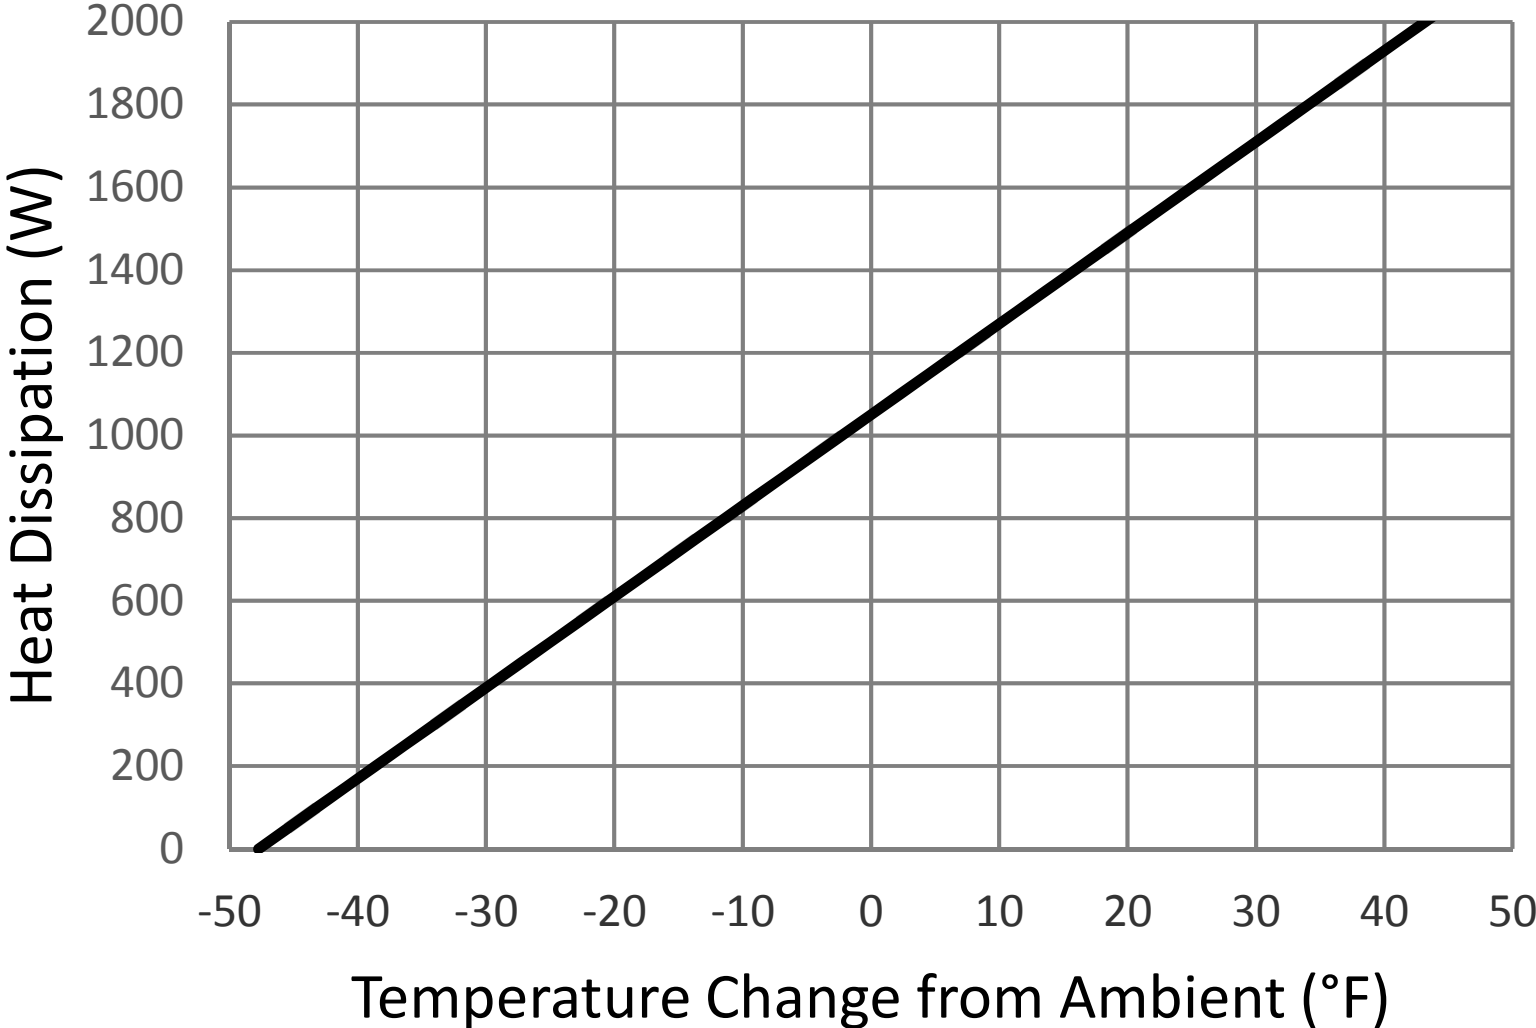

AAC-161B Performance Chart

Performance at 120°F Ambient Temperature