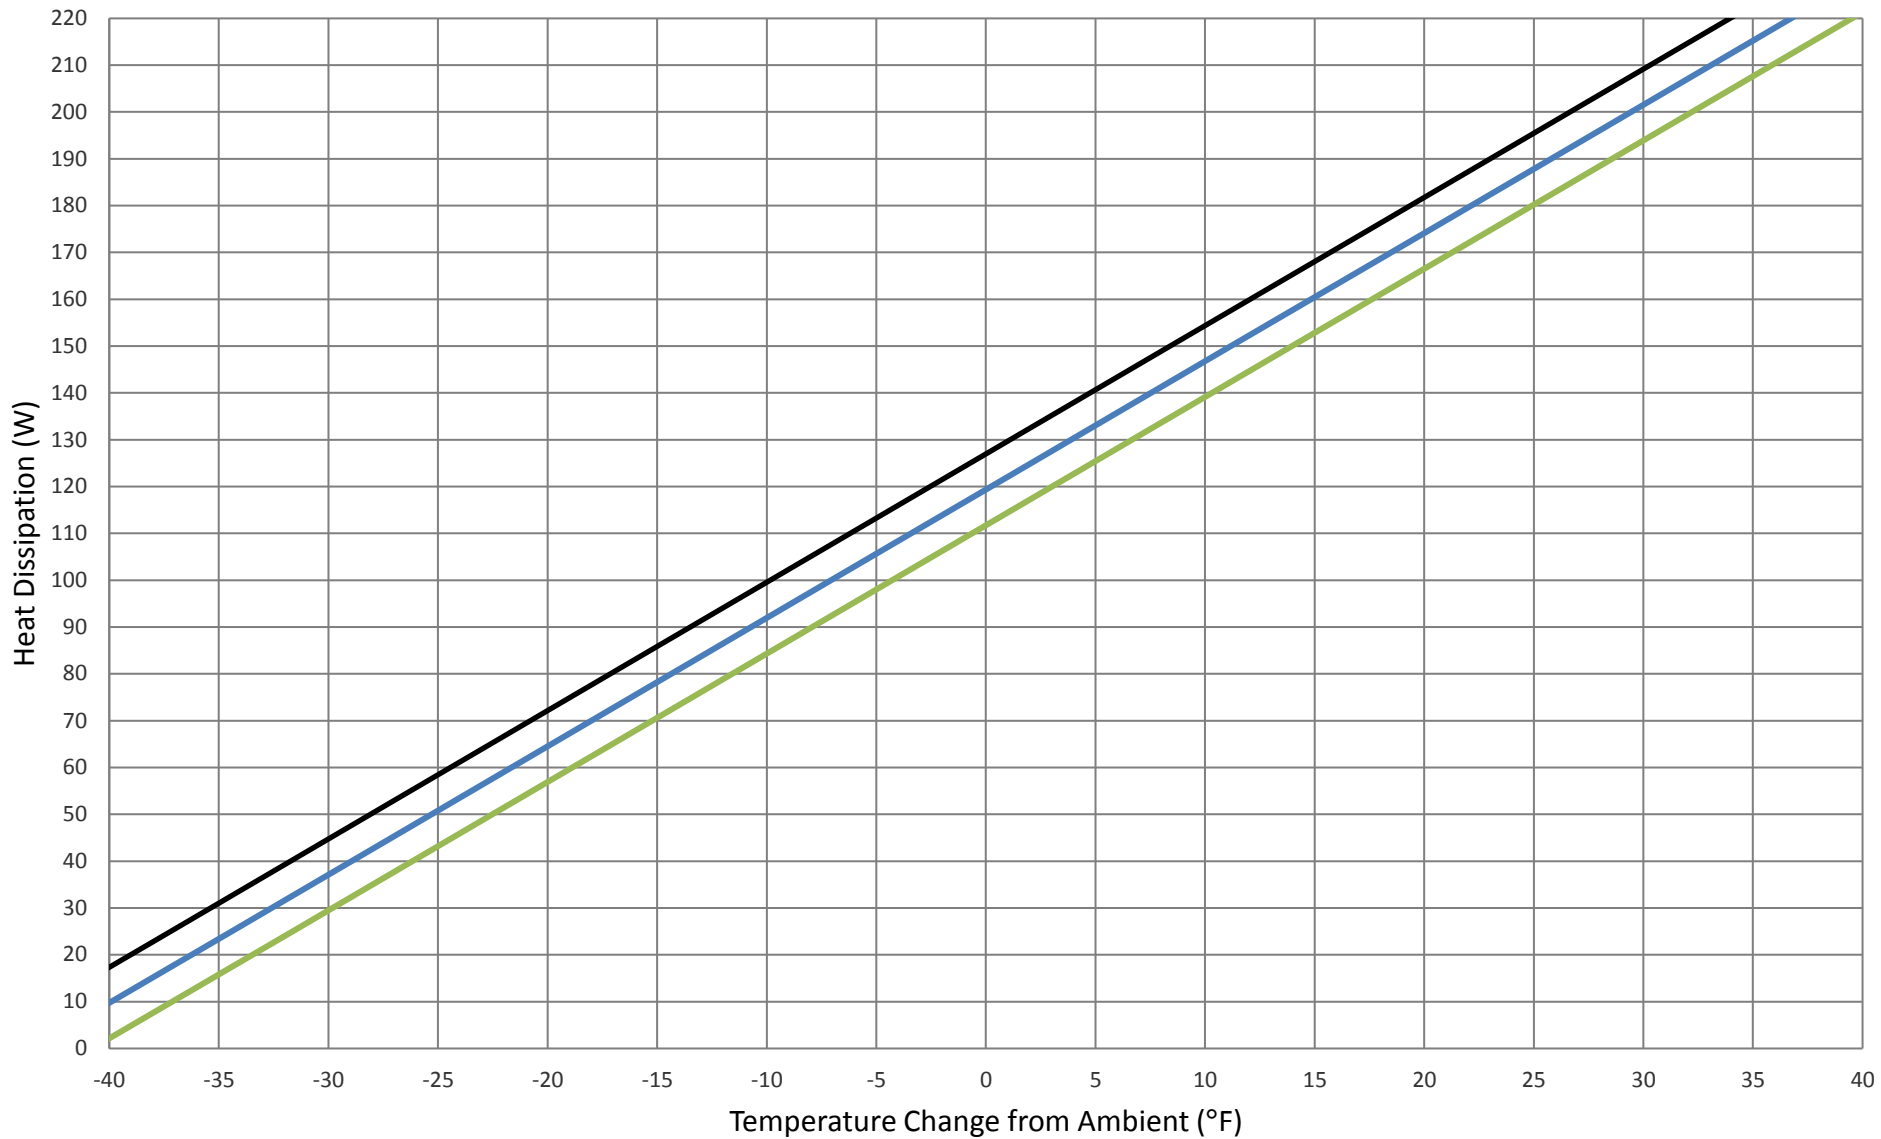

AAC-140C Performance Chart

— 120°F Ambient — 100°F Ambient — 80°F Ambient