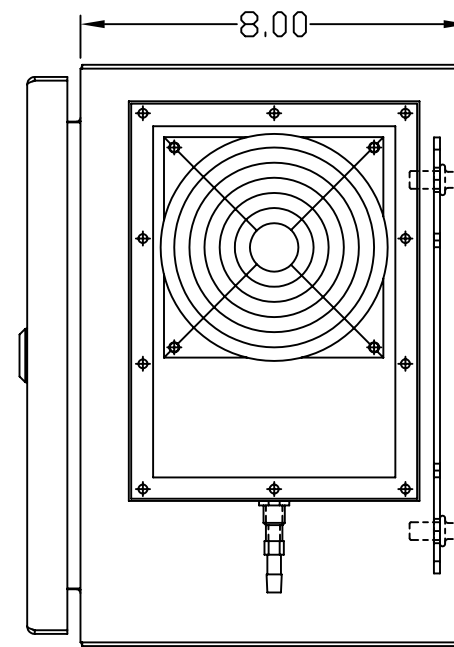

RIGHT SIDE VIEW