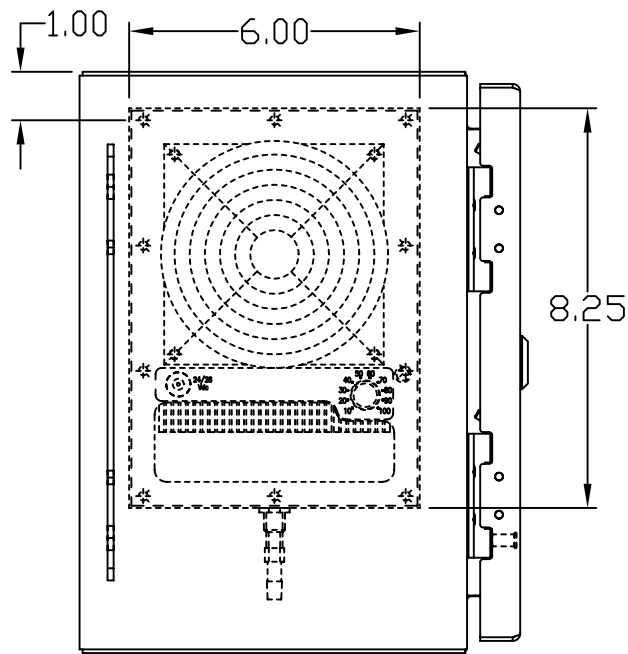

LEFT SIDE VIEW