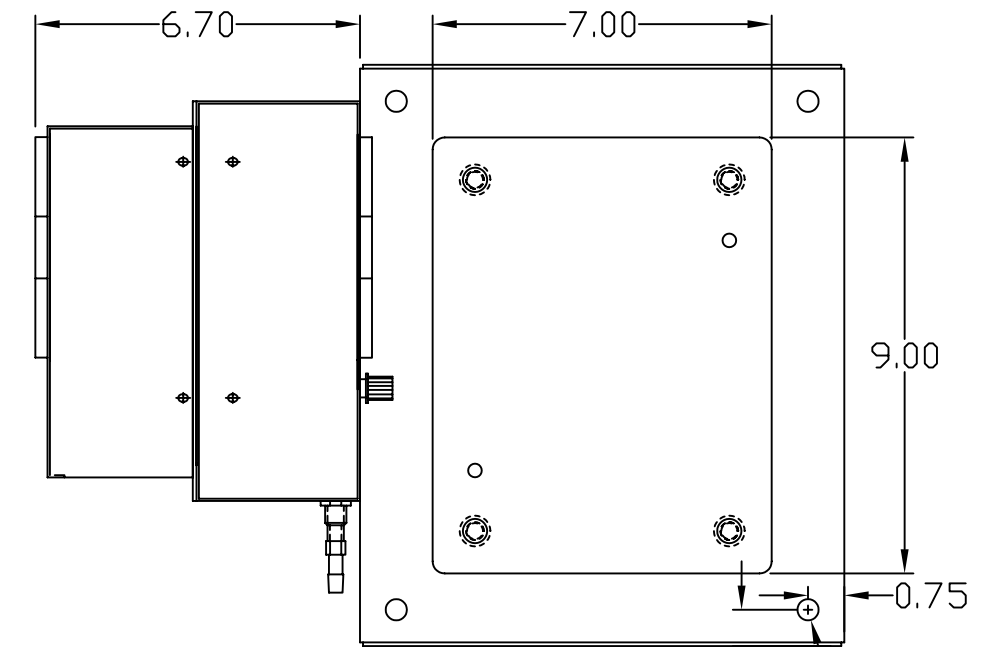

REAR VIEW

EIC SOLUTIONS, INC.
1825 Stout Dr., Warminster, PA 18974
(215) 443-5190 FAX: (215) 443-9564
WWW.EICSOLUTIONSINC.COM

DATE: 07/06/10
SCALE: 1/2"=1"
G121008-120F-RS
REV. #