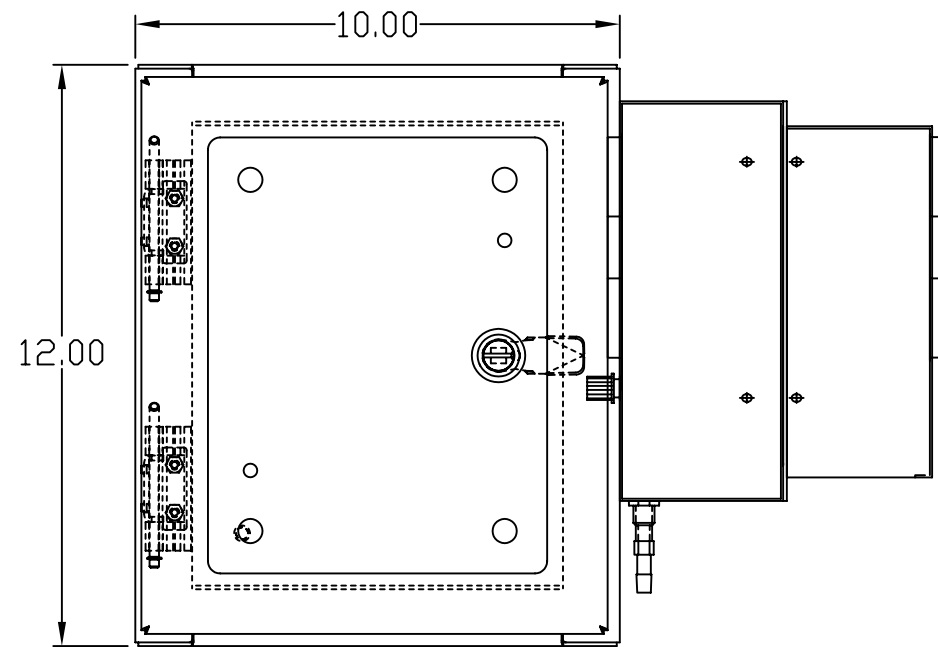

FRONT VIEW

REAR VIEW

EIC SOLUTIONS, INC.
1825 Stout Dr., Warminster, PA 18974
(215) 443-5190 FAX: (215) 443-9564
WWW.EICSOLUTIONSINC.COM

DATE: 07/06/10
SCALE: 1/2"=1"
G121008-120F-RS
REV. #