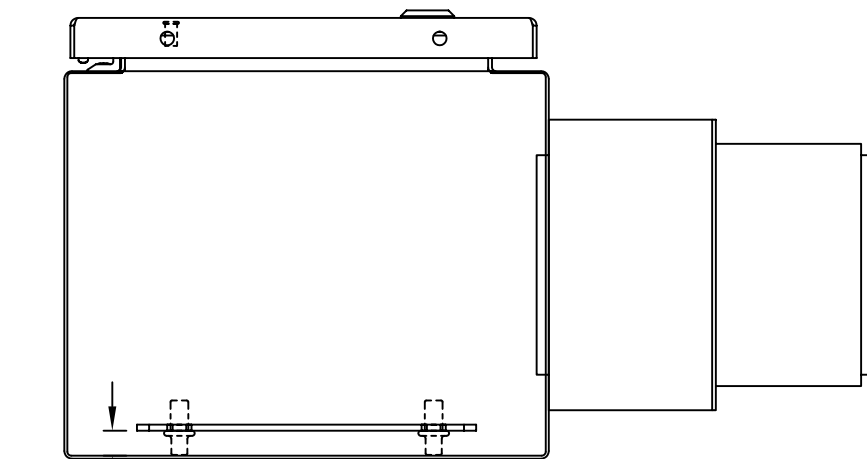

BOTTOM VIEW

EIC SOLUTIONS, INC.
1825 Stout Dr., Warminster, PA 18974
(215) 443-5190 FAX: (215) 443-9564
WWW.EICSOLUTIONSINC.COM

DATE: 07/06/10
SCALE: 1/2"=1"
G121008-120F-RS
REV. #