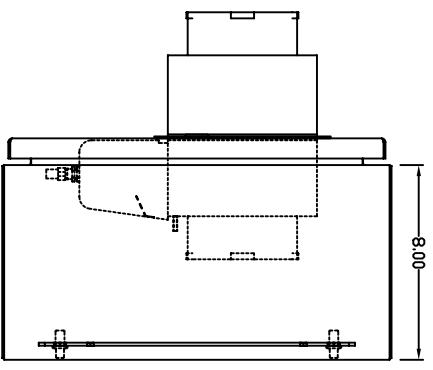

RIGHT SIDE VIEW