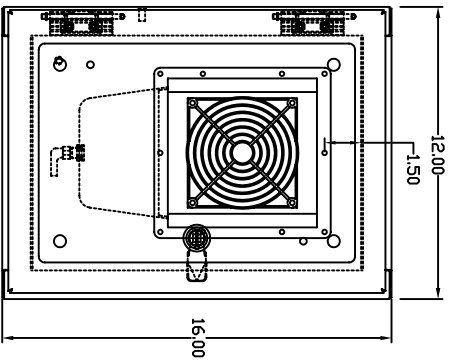

FRONT VIEW

EIC SOLUTIONS, INC.
1825 Stout Dr., Warminster, PA 18974
(215) 443-5190 FAX: (215) 443-9564
WWW.EICSOLUTIONS.COM

DATE: 09/05/09
DRAWN: SBP
SCALE: 1/4"=1"
G161208-140-FRONT