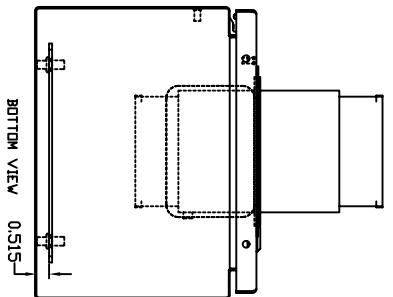

BOTTOM VIEW

EIC SOLUTIONS, INC.
1825 Stout Dr., Warminster, PA 18974
(215) 443-5190 FAX: (215) 443-9564
WWW.EICSOLUTIONS.COM

DATE: 09/05/09
DRAWN: SBP
SCALE: 1/4"=1"
G161208-140-FRONT