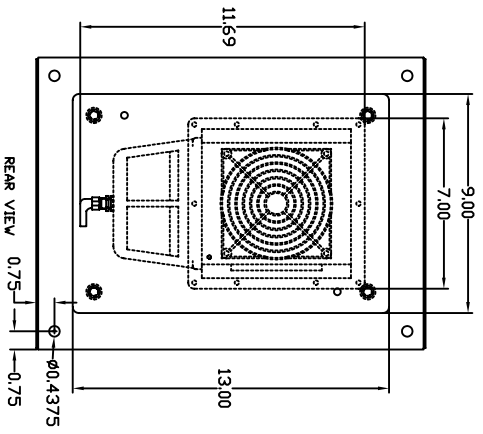

REAR VIEW

EIC SOLUTIONS, INC.
1825 Stout Dr., Warminster, PA 18974
(215) 443-5190 FAX: (215) 443-9564
WWW.EICSOLUTIONS.COM

DATE: 09/05/09
DRAWN: SBP
SCALE: 1/4"=1"
G161208-140-FRONT