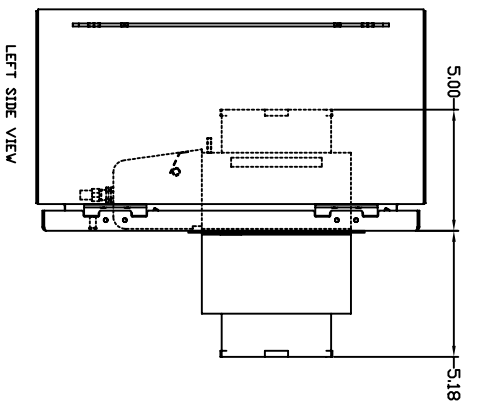

LEFT SIDE VIEW