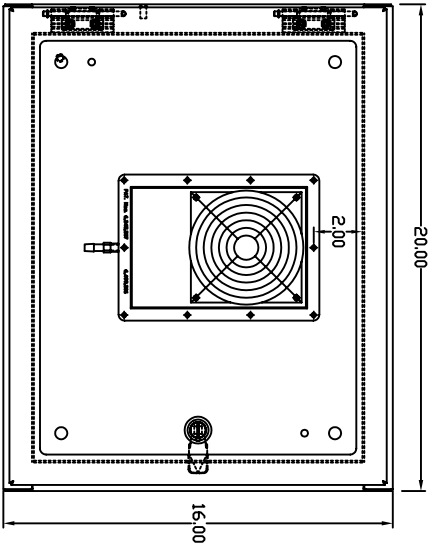

FRONT VIEW

TOLERANCES UNLESS NOTED
DIMENSIONS 41/2
3 PAGES 4 40
ANALYSIS 3 1

EIC SOLUTIONS, INC.
1825 Stout Dr., Warminster, PA 18974
(215) 443-5190 FAX: (215) 443-9564
WWW.EICSOLUTIONS.COM

6162008-120T-FRONT
DRAWN: SBP SCALE: 1/4"=1"
DATE: 09/05/09