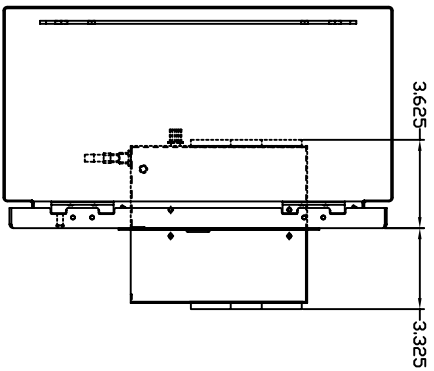

LEFT SIDE VIEW