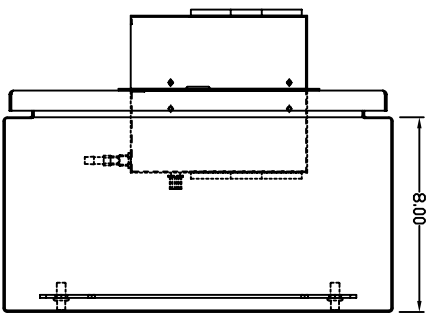

RIGHT SIDE VIEW