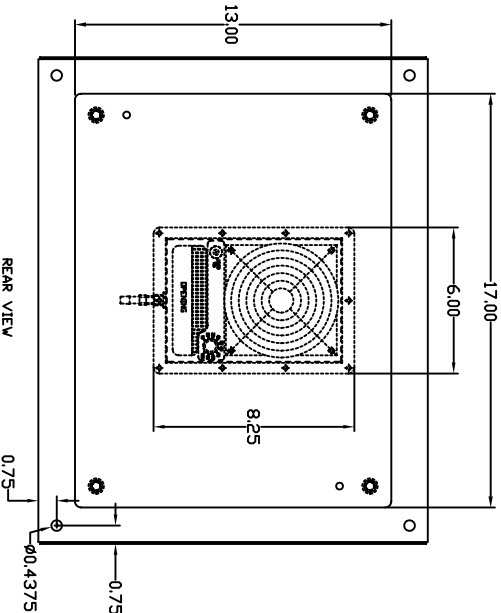

REAR VIEW

TOLERANCES UNLESS NOTED
DIMENSIONS 41/2
3 PAGES 4 40
ANALYSIS 3 1

EIC SOLUTIONS, INC.
1825 Stout Dr., Warminster, PA 18974
(215) 443-5190 FAX: (215) 443-9564
WWW.EICSOLUTIONS.COM

6162008-120T-FRONT
DRAWN: SBP SCALE: 1/4"=1"
DATE: 09/05/09