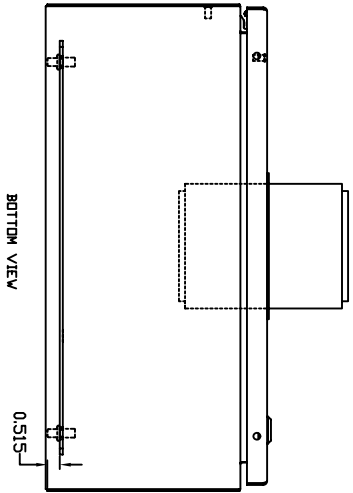

BOTTOM VIEW

TOLERANCES UNLESS NOTED
DIMENSIONS 41/2
3 PAGES 4 40
ANALYSIS 3 1

EIC SOLUTIONS, INC.
1825 Stout Dr., Warminster, PA 18974
(215) 443-5190 FAX: (215) 443-9564
WWW.EICSOLUTIONS.COM

6162008-120T-FRONT
DRAWN: SBP SCALE: 1/4"=1"
DATE: 09/05/09