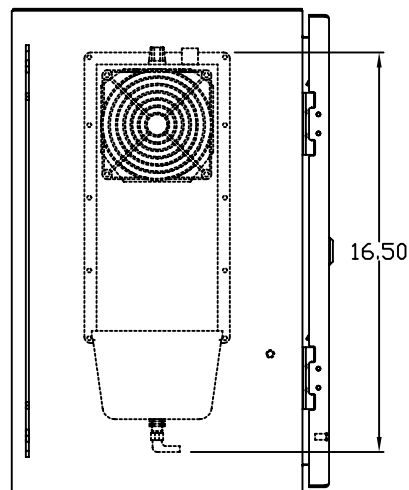

LEFT SIDE VIEW