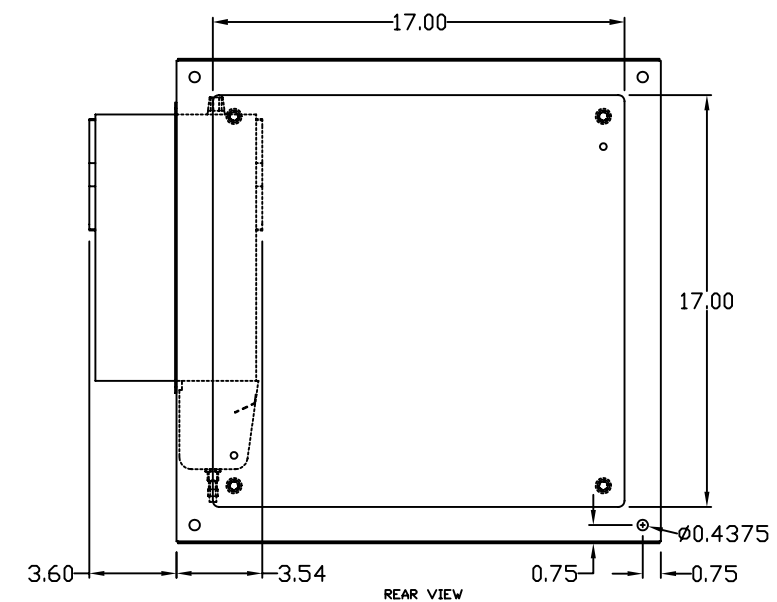

REAR VIEW

EIC SOLUTIONS, INC.
1825 Stout Dr., Warminster, PA 18974
(215) 443-5190 FAX: (215) 443-9564
WWW.EICSOLUTIONSINC.COM

DATE: 07/21/09
SCALE: 1/4"=1"
G202012-140B-RS