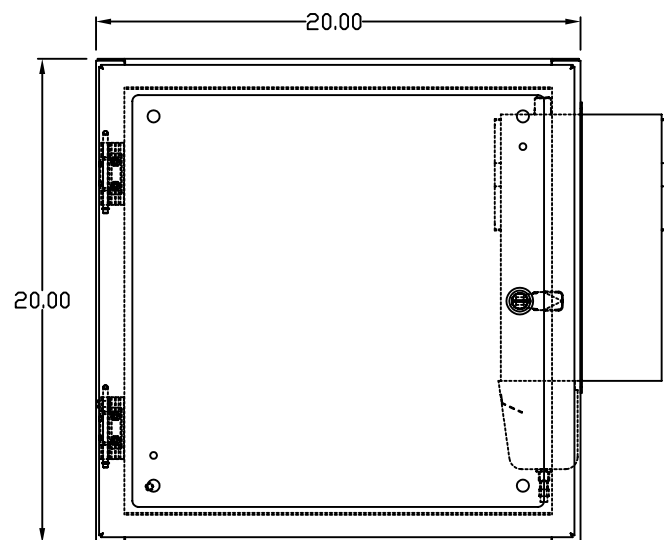

FRONT VIEW

EIC SOLUTIONS, INC.
1825 Stout Dr., Warminster, PA 18974
(215) 443-5190 FAX: (215) 443-9564
WWW.EICSOLUTIONSINC.COM

DATE: 07/21/09
SCALE: 1/4"=1"
G202012-140B-RS