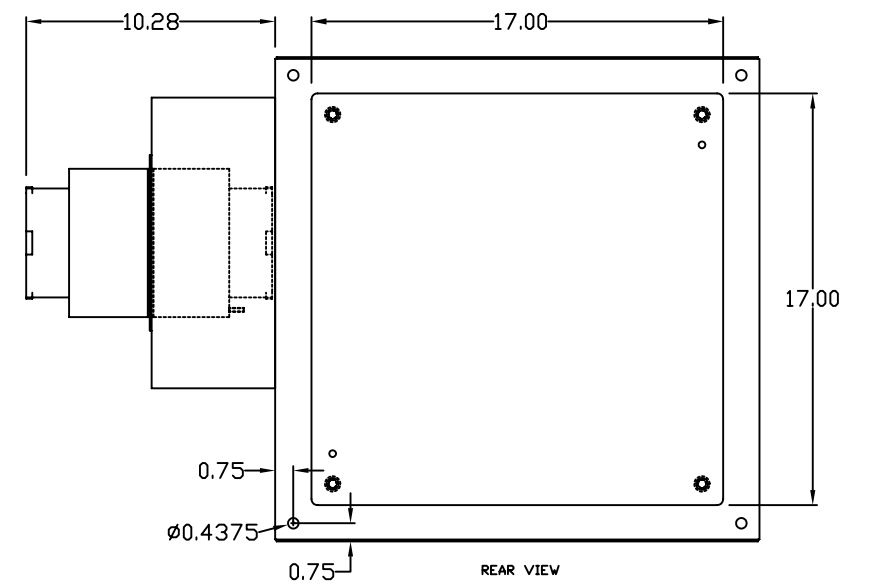

REAR VIEW

EIC SOLUTIONS, INC.
1825 Stout Dr., Warminster, PA 18974
(215) 443-5190 FAX: (215) 443-9564
WWW.EICSOLUTIONSINC.COM

DATE: 07/23/09
SCALE: 1/4"=1"
G202012-EF140-RS