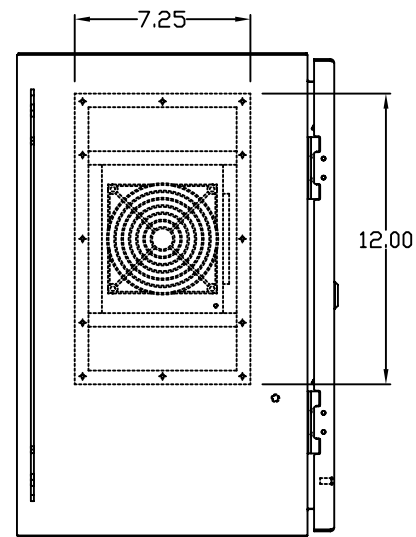

LEFT SIDE VIEW