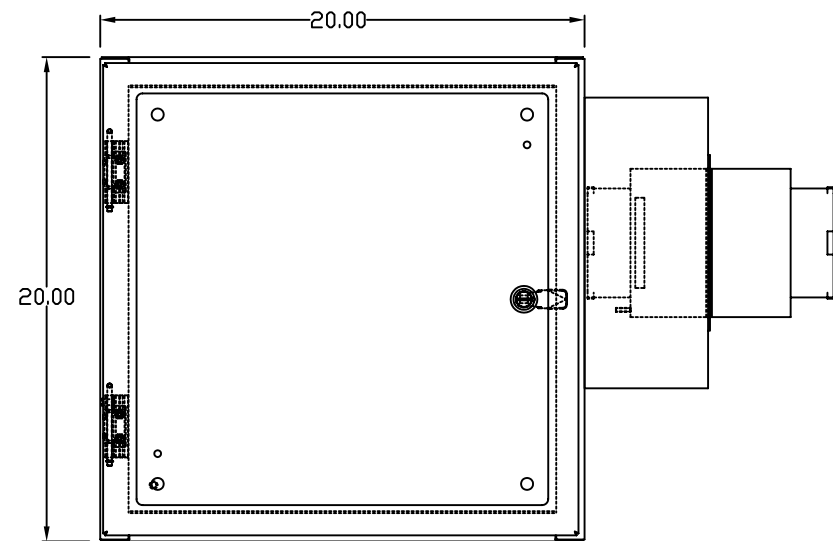

FRONT VIEW

EIC SOLUTIONS, INC.
1825 Stout Dr., Warminster, PA 18974
(215) 443-5190 FAX: (215) 443-9564
WWW.EICSOLUTIONSINC.COM

DATE: 07/23/09
SCALE: 1/4"=1"
G202012-EF140-RS