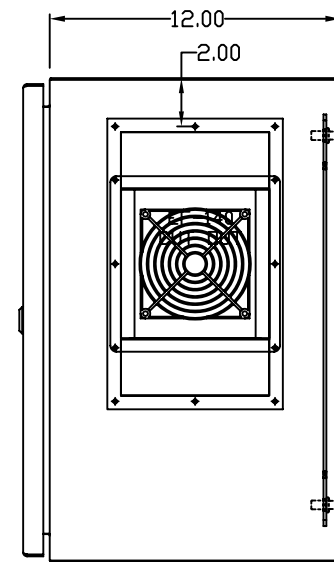

RIGHT SIDE VIEW