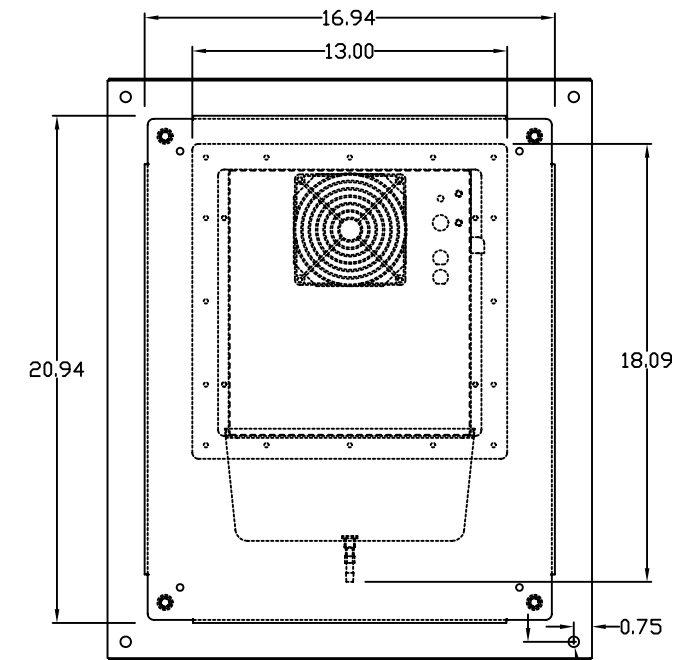

REAR VIEW

EIC SOLUTIONS, INC.
1825 Stout Dr., Warminster, PA 18974
(215) 443-5190 FAX: (215) 443-9564
WWW.EICSOLUTIONSINC.COM

DATE: 08/06/09
SCALE: 1/4"=1"
SHEET # 1
REV #

G242008-141-FRONT