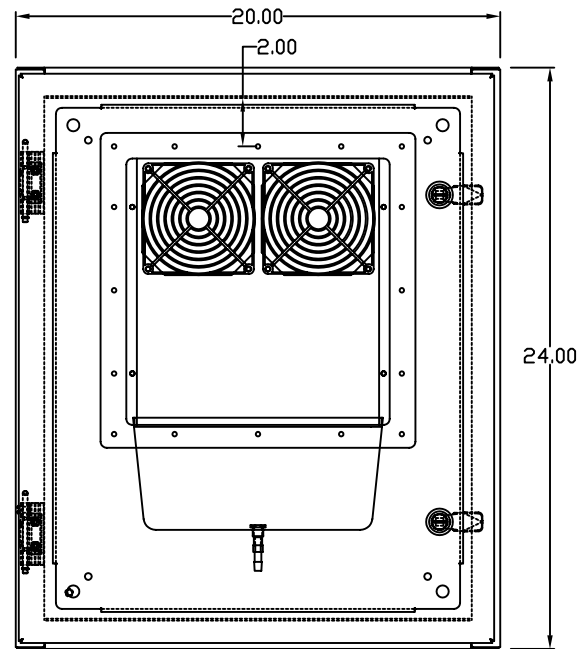

FRONT VIEW

EIC SOLUTIONS, INC.
1825 Stout Dr., Warminster, PA 18974
(215) 443-5190 FAX: (215) 443-9564
WWW.EICSOLUTIONSINC.COM

DATE: 08/06/09
SCALE: 1/4"=1"
SHEET # 1
REV #

G242008-141-FRONT