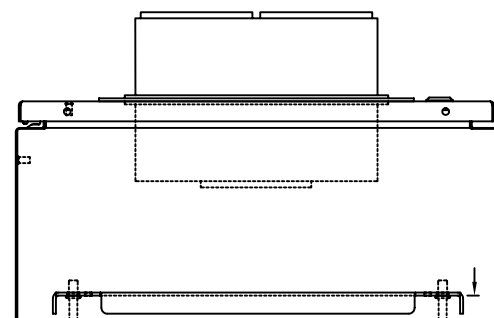

BOTTOM VIEW

EIC SOLUTIONS, INC.
1825 Stout Dr., Warminster, PA 18974
(215) 443-5190 FAX: (215) 443-9564
WWW.EICSOLUTIONSINC.COM

DATE: 08/06/09
SCALE: 1/4"=1"
SHEET # 1
REV #

G242008-141-FRONT