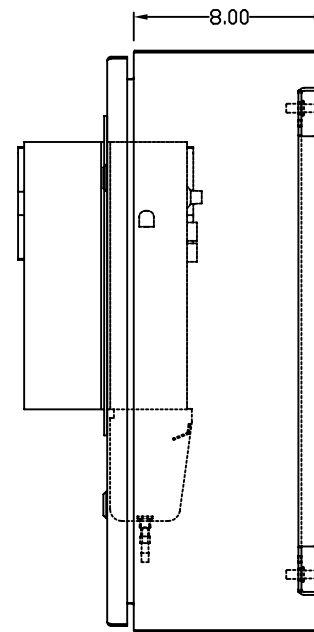

RIGHT SIDE VIEW