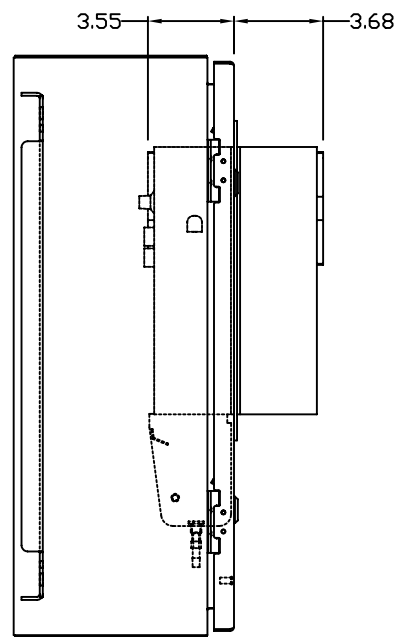

LEFT SIDE VIEW