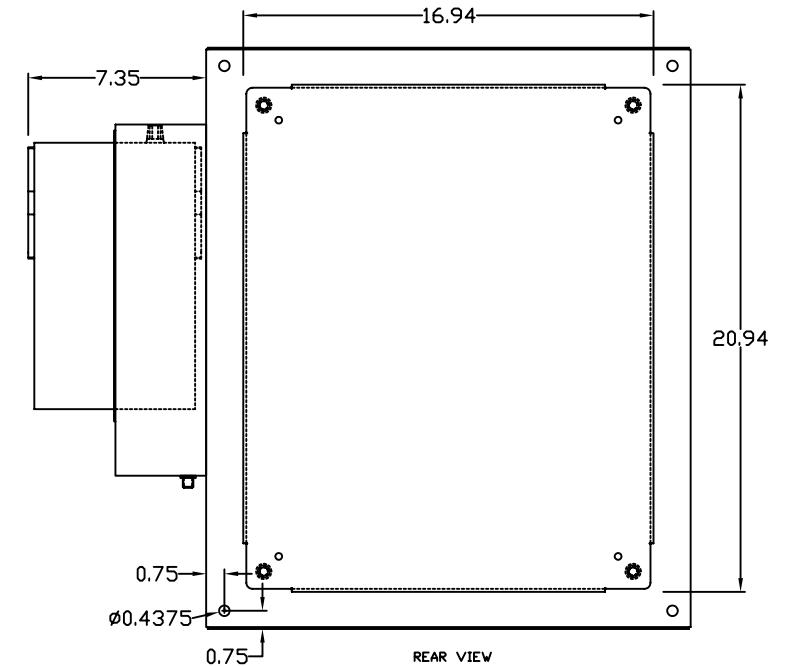

REAR VIEW

EF-140B
CUT OUT

TOLERANCES UNLESS NOTED
FRAMES #1/2
2 PLACES # .03
3 PLACES # .015
ANGLES # 1°

EIC SOLUTIONS, INC.
1825 Stout Dr., Warminster, PA 18974
(215) 443-5190 FAX: (215) 443-9564
WWW.EICSOLUTIONSINC.COM

DATE: 07/29/09
SCALE: 1/4"=1"
G242008-EF140B-RS