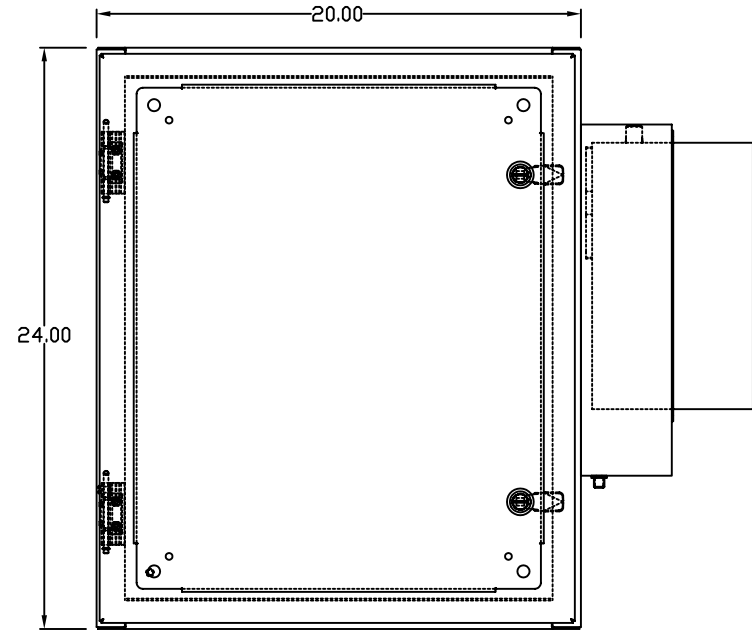

FRONT VIEW

EF-140B
CUT OUT

TOLERANCES UNLESS NOTED
FRAMES #1/2
2 PLACES # .03
3 PLACES # .015
ANGLES # 1°

EIC SOLUTIONS, INC.
1825 Stout Dr., Warminster, PA 18974
(215) 443-5190 FAX: (215) 443-9564
WWW.EICSOLUTIONSINC.COM

DATE: 07/29/09
SCALE: 1/4"=1"
G242008-EF140B-RS