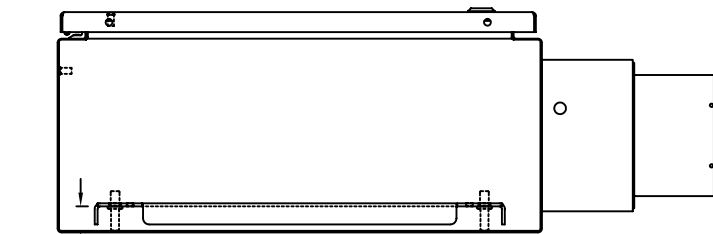

BOTTOM VIEW

EF-140B
CUT OUT

TOLERANCES UNLESS NOTED
FRAMES #1/2
2 PLACES # .03
3 PLACES # .015
ANGLES # 1°

EIC SOLUTIONS, INC.
1825 Stout Dr., Warminster, PA 18974
(215) 443-5190 FAX: (215) 443-9564
WWW.EICSOLUTIONSINC.COM

DATE: 07/29/09
SCALE: 1/4"=1"
G242008-EF140B-RS