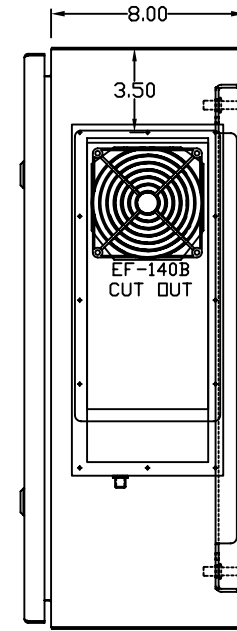

RIGHT SIDE VIEW