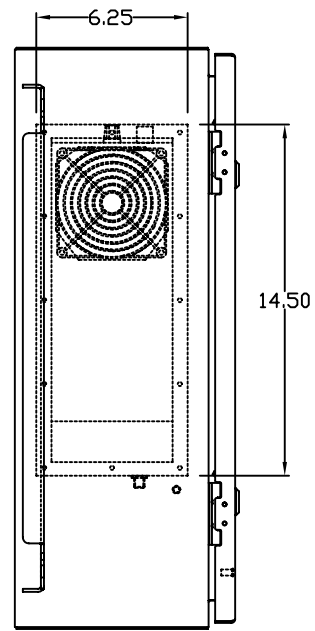

LEFT SIDE VIEW