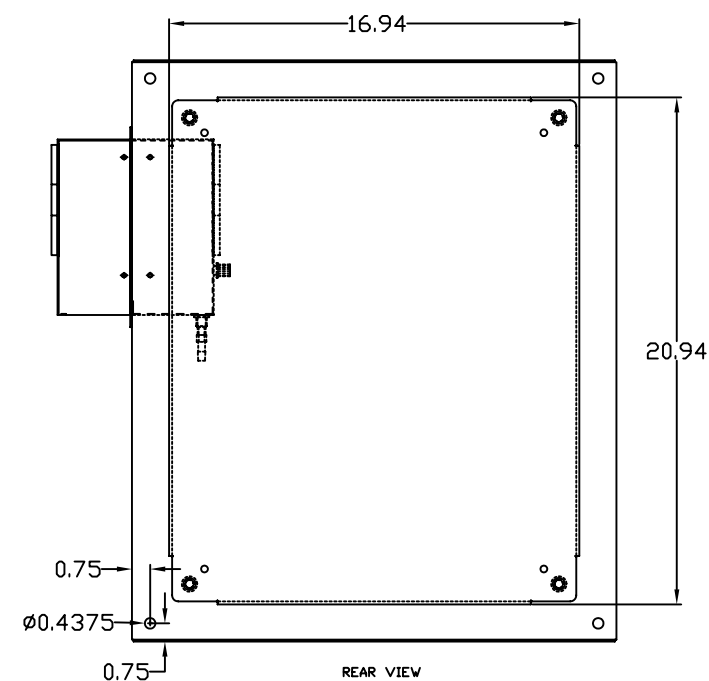

REAR VIEW

EIC SOLUTIONS, INC.
1825 Stout Dr., Warminster, PA 18974
(215) 443-5190 FAX: (215) 443-9564
WWW.EICSOLUTIONSINC.COM

DATE: 07/09/09
SCALE: 1/4"=1"
G242010-120T-RS