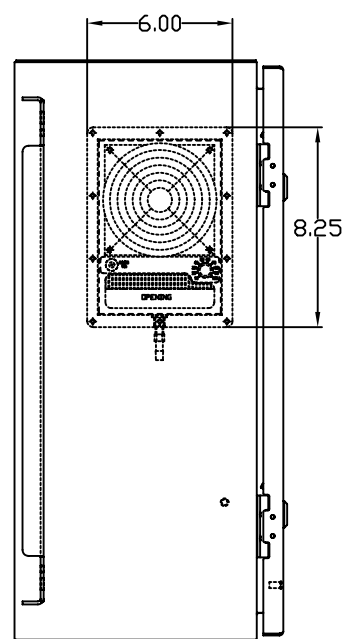

LEFT SIDE VIEW