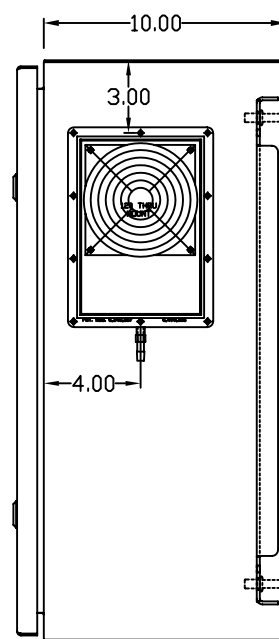

RIGHT SIDE VIEW