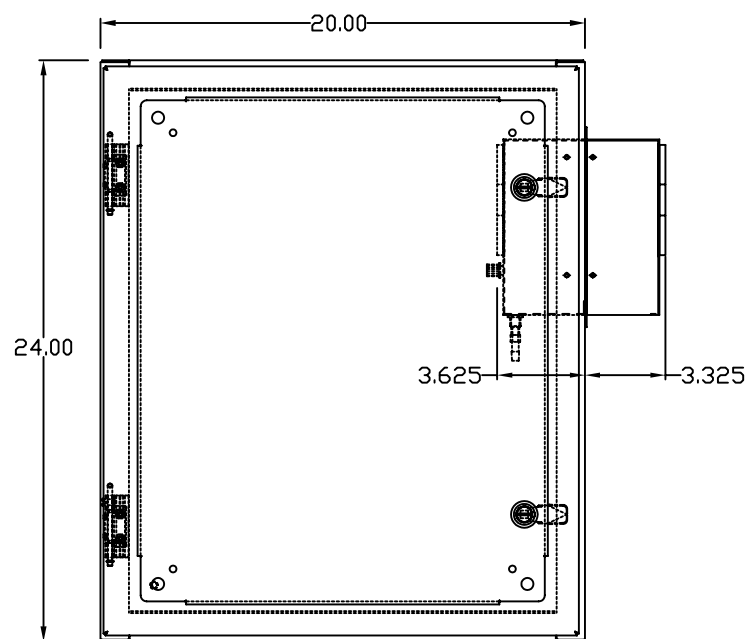

FRONT VIEW

EIC SOLUTIONS, INC.
1825 Stout Dr., Warminster, PA 18974
(215) 443-5190 FAX: (215) 443-9564
WWW.EICSOLUTIONSINC.COM

DATE: 07/09/09
SCALE: 1/4"=1"
G242010-120T-RS