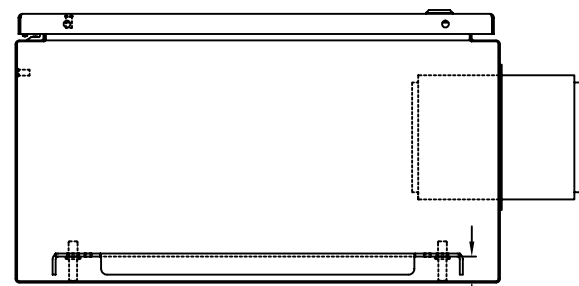

BOTTOM VIEW

EIC SOLUTIONS, INC.
1825 Stout Dr., Warminster, PA 18974
(215) 443-5190 FAX: (215) 443-9564
WWW.EICSOLUTIONSINC.COM

DATE: 07/09/09
SCALE: 1/4"=1"
G242010-120T-RS