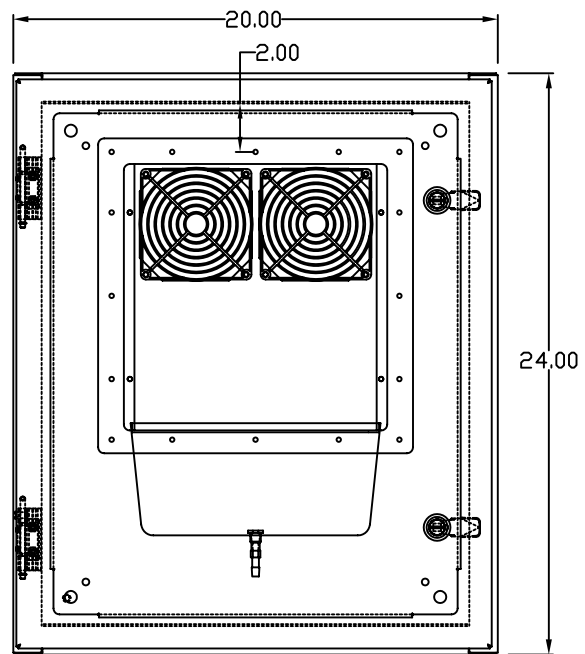

FRONT VIEW

EIC SOLUTIONS, INC.
1825 Stout Dr., Warminster, PA 18974
(215) 443-5190 FAX: (215) 443-9564
WWW.EICSOLUTIONSINC.COM

DATE: 08/11/09
SCALE: 1/4"=1"
G242010-141-FRONT