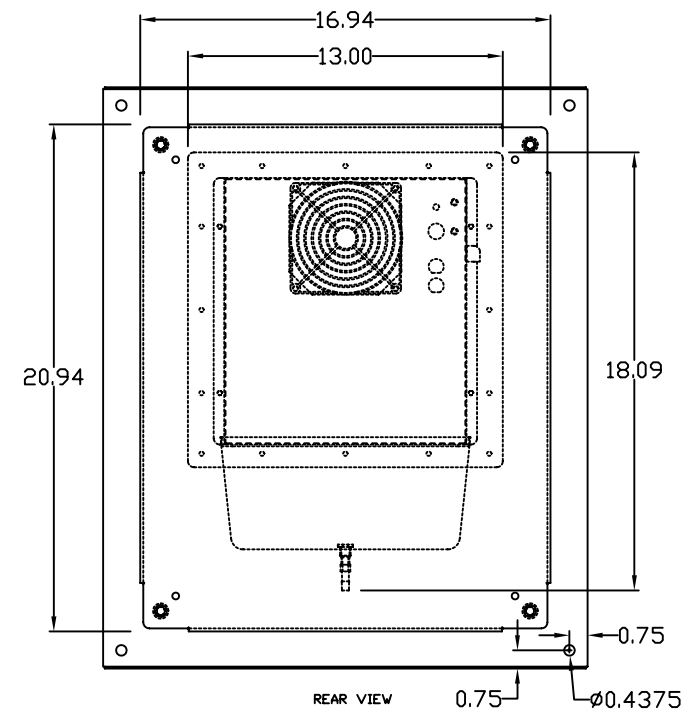

REAR VIEW

EIC SOLUTIONS, INC.
1825 Stout Dr., Warminster, PA 18974
(215) 443-5190 FAX: (215) 443-9564
WWW.EICSOLUTIONSINC.COM

DATE: 08/11/09
SCALE: 1/4"=1"
G242010-141-FRONT