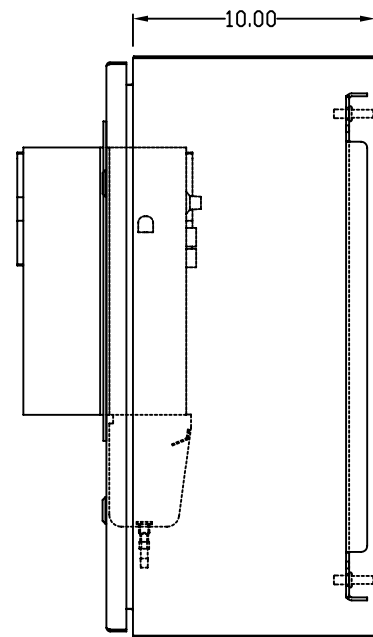

RIGHT SIDE VIEW