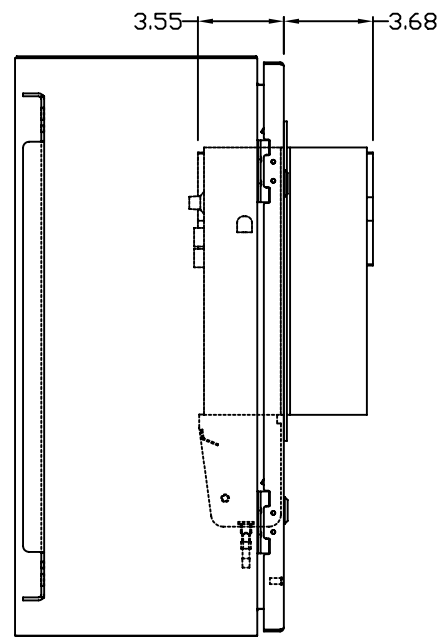

LEFT SIDE VIEW