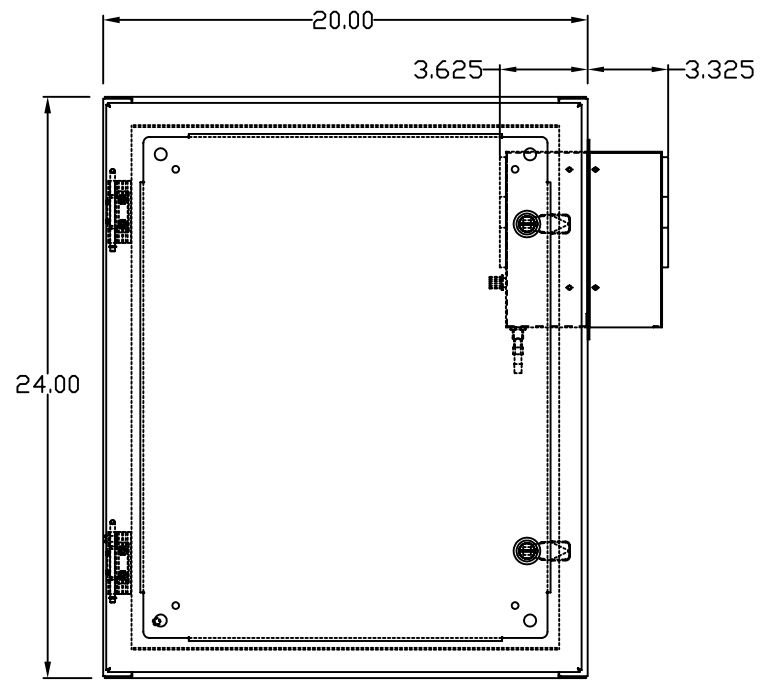

FRONT VIEW

EIC SOLUTIONS, INC.
1825 Stout Dr., Warminster, PA 18974
(215) 443-5190 FAX: (215) 443-9564
WWW.EICSOLUTIONSINC.COM

DATE: 07/09/09
SCALE: 1/4"=1"
G242012-120T-RS