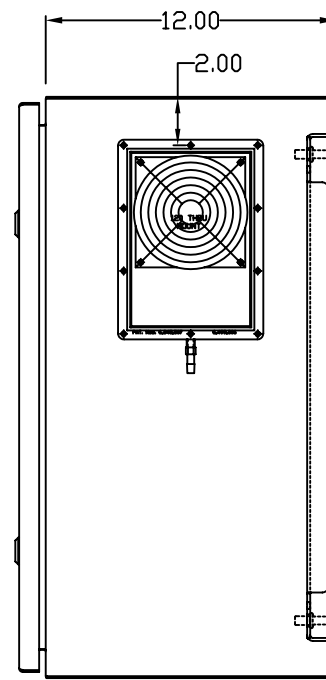

RIGHT SIDE VIEW