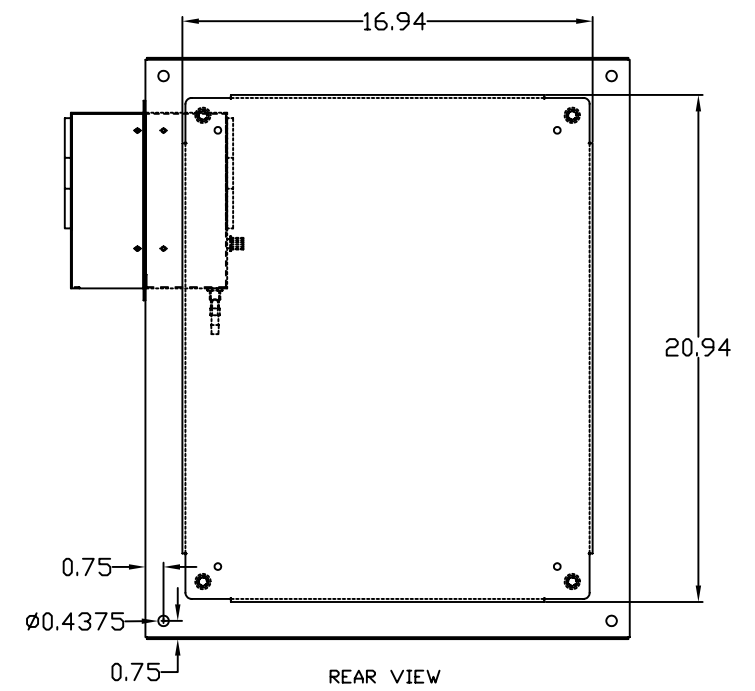

REAR VIEW

EIC SOLUTIONS, INC.
1825 Stout Dr., Warminster, PA 18974
(215) 443-5190 FAX: (215) 443-9564
WWW.EICSOLUTIONSINC.COM

DATE: 07/09/09
SCALE: 1/4"=1"
G242012-120T-RS