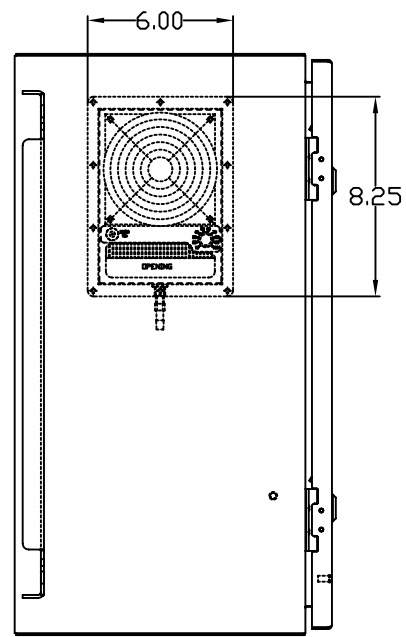

LEFT SIDE VIEW