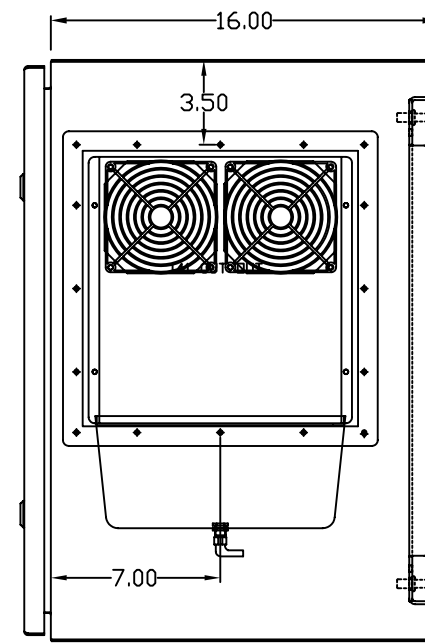

RIGHT SIDE VIEW