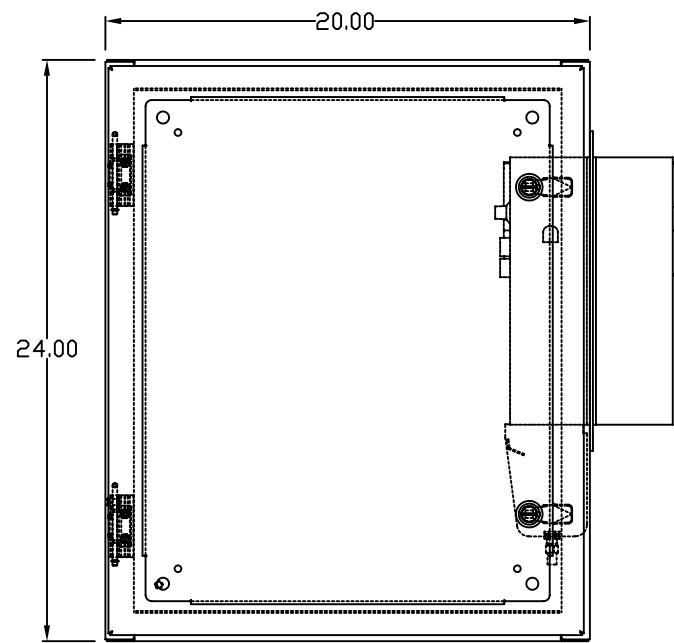

FRONT VIEW

EIC SOLUTIONS, INC.
1825 Stout Dr., Warminster, PA 18974
(215) 443-5190 FAX: (215) 443-9564
WWW.EICSOLUTIONSINC.COM

DATE: 07/21/09
SCALE: 1/4"=1"
G242016-141-RS