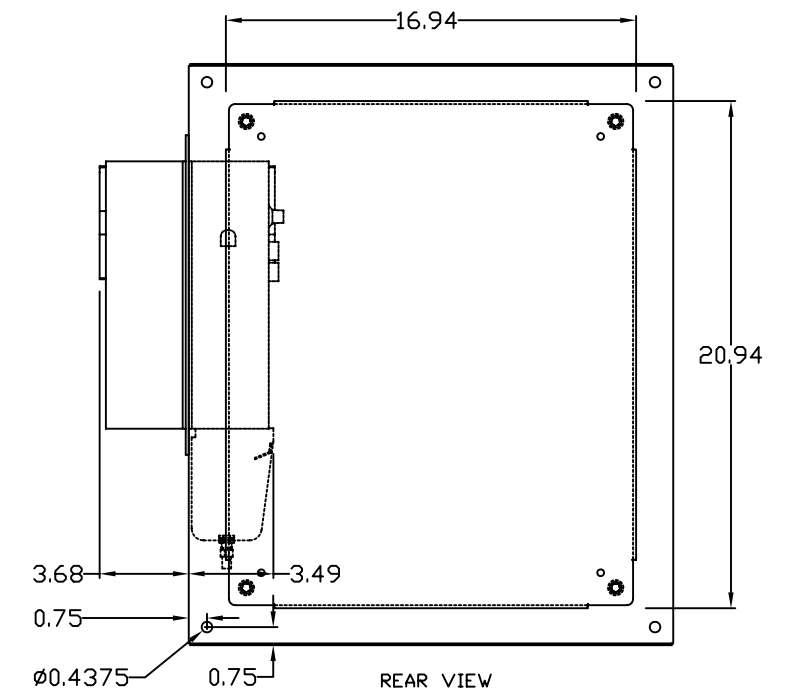

REAR VIEW

EIC SOLUTIONS, INC.
1825 Stout Dr., Warminster, PA 18974
(215) 443-5190 FAX: (215) 443-9564
WWW.EICSOLUTIONSINC.COM

DATE: 07/21/09
SCALE: 1/4"=1"
G242016-141-RS