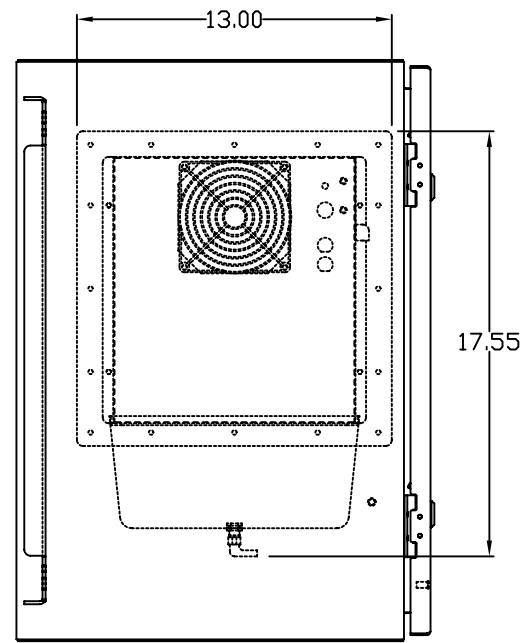

LEFT SIDE VIEW