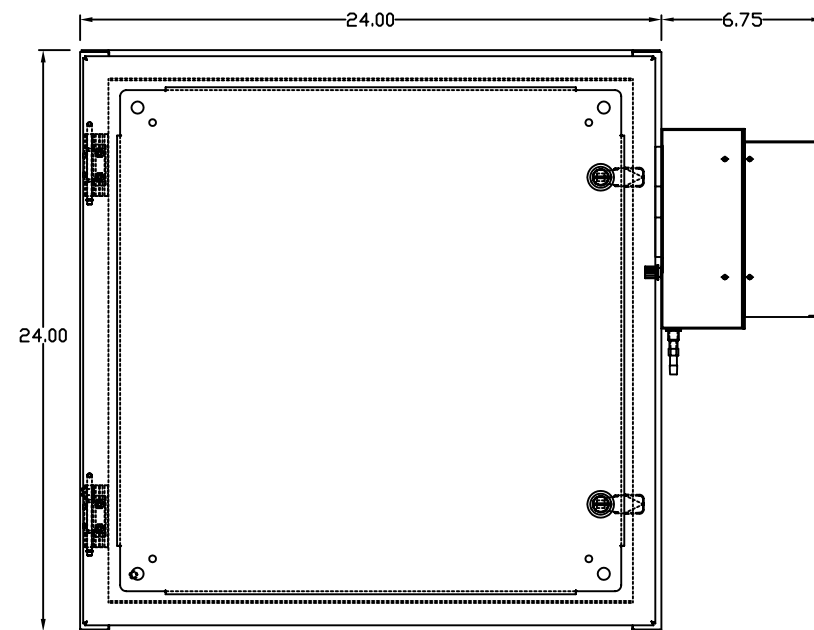

FRONT VIEW

EIC SOLUTIONS, INC.
1825 Stout Dr., Warminster, PA 18974
(215) 443-5190 FAX: (215) 443-9564
WWW.EICSOLUTIONSINC.COM

DATE: 07/09/09
SCALE: 1/4"=1"
PART # G242406-120F-RS