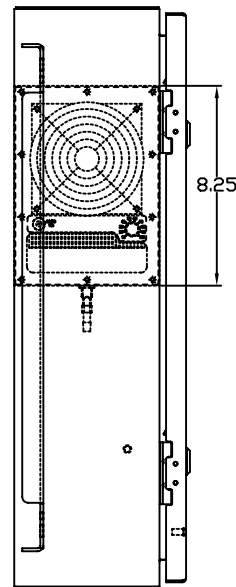

LEFT SIDE VIEW