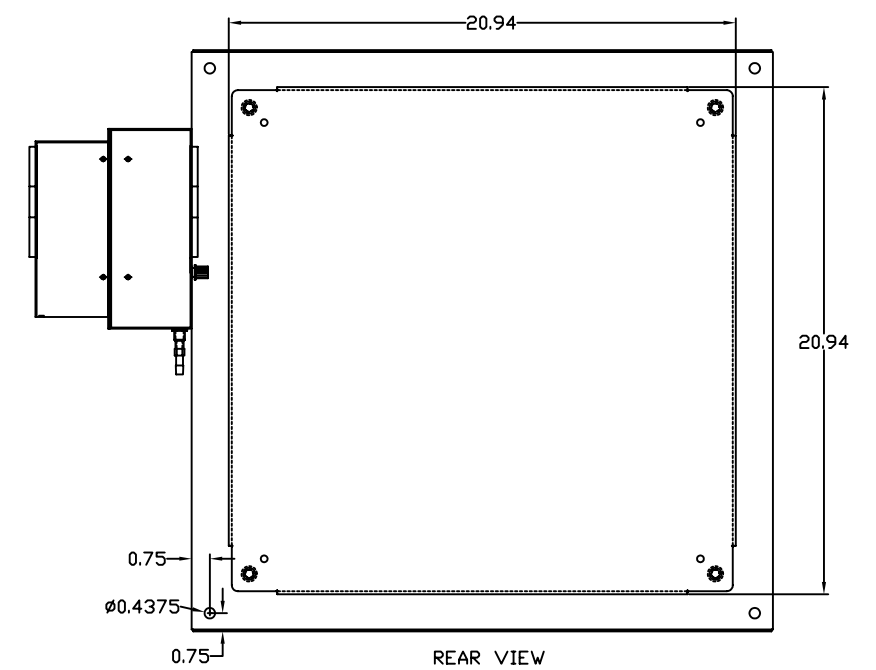

REAR VIEW

EIC SOLUTIONS, INC.
1825 Stout Dr., Warminster, PA 18974
(215) 443-5190 FAX: (215) 443-9564
WWW.EICSOLUTIONSINC.COM

DATE: 07/09/09
SCALE: 1/4"=1"
PART # G242406-120F-RS