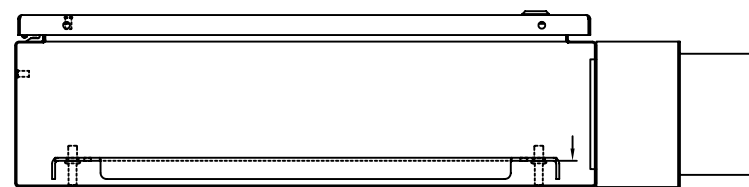

BOTTOM VIEW

EIC SOLUTIONS, INC.
1825 Stout Dr., Warminster, PA 18974
(215) 443-5190 FAX: (215) 443-9564
WWW.EICSOLUTIONSINC.COM

DATE: 07/09/09
SCALE: 1/4"=1"
PART # G242406-120F-RS