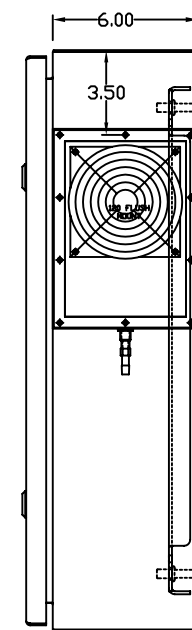

RIGHT SIDE VIEW