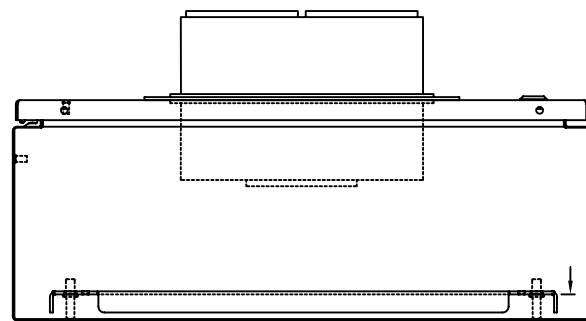

BOTTOM VIEW

EIC SOLUTIONS, INC.
1825 Stout Dr., Warminster, PA 18974
(215) 443-5190 FAX: (215) 443-9564
WWW.EICSOLUTIONSINC.COM

DATE: 08/11/09
SCALE: 1/4"=1"
G242408-141-FRONT