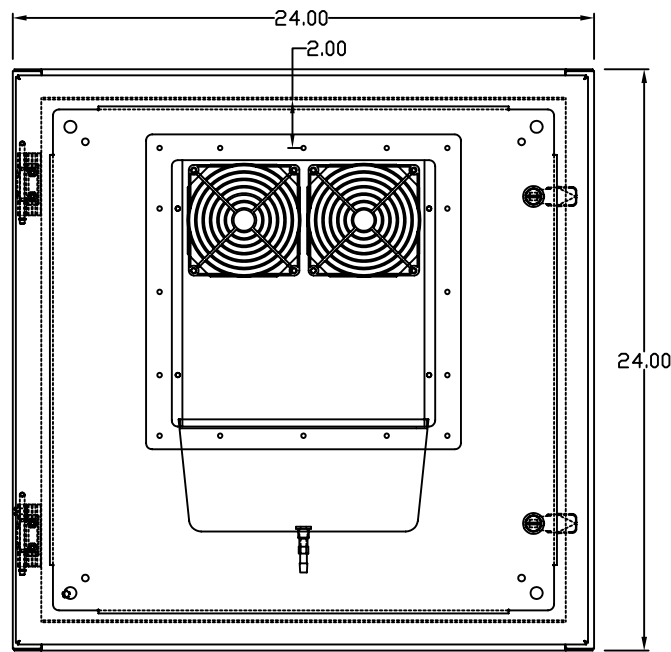

FRONT VIEW

EIC SOLUTIONS, INC.
1825 Stout Dr., Warminster, PA 18974
(215) 443-5190 FAX: (215) 443-9564
WWW.EICSOLUTIONSINC.COM

DATE: 08/11/09
SCALE: 1/4"=1"
G242408-141-FRONT