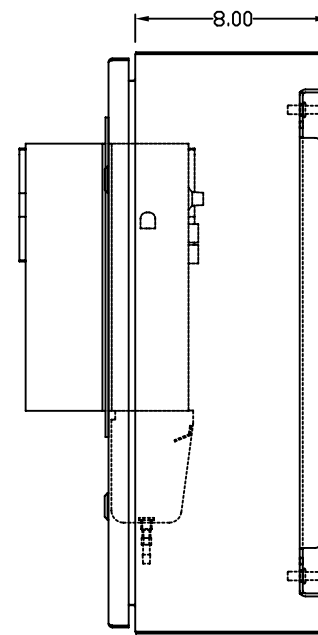

RIGHT SIDE VIEW