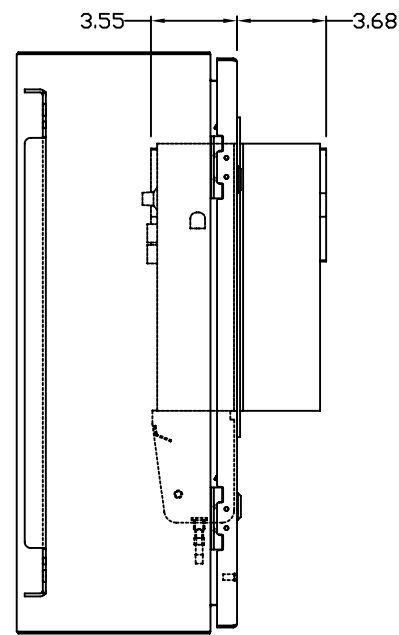

LEFT SIDE VIEW