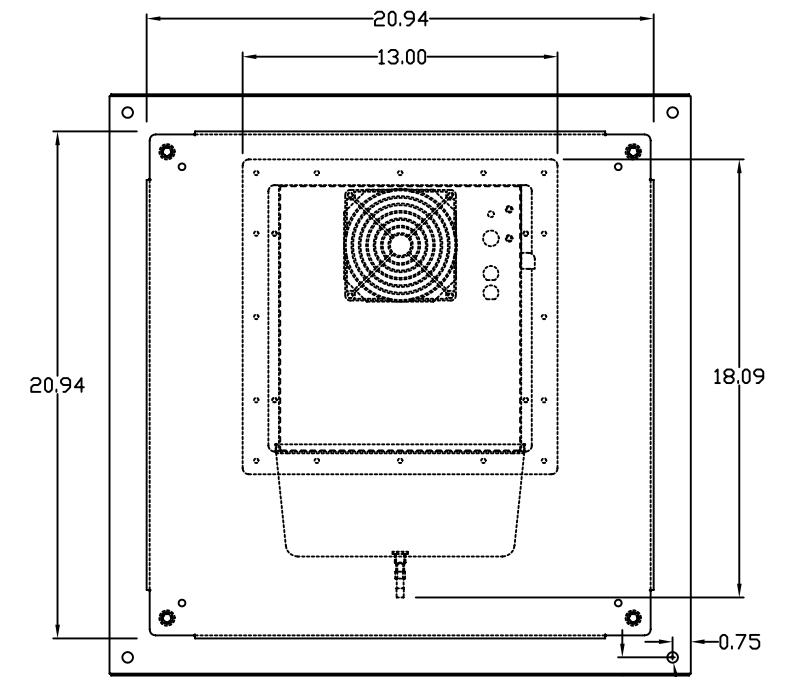

REAR VIEW

EIC SOLUTIONS, INC.
1825 Stout Dr., Warminster, PA 18974
(215) 443-5190 FAX: (215) 443-9564
WWW.EICSOLUTIONSINC.COM

DATE: 08/11/09
SCALE: 1/4"=1"
G242408-141-FRONT