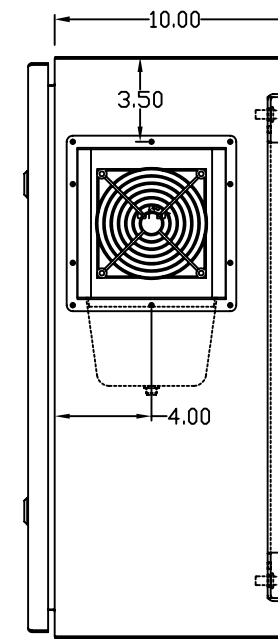

RIGHT SIDE VIEW