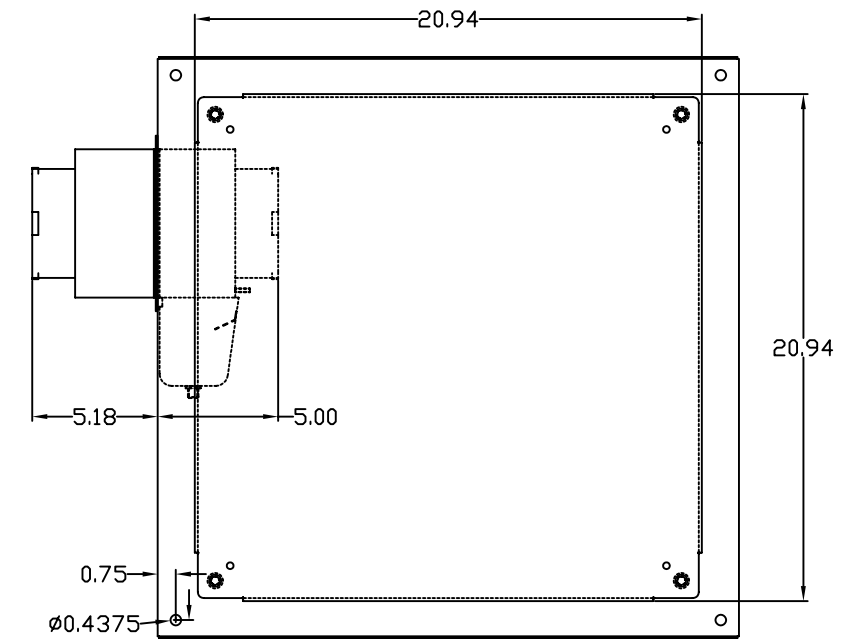

REAR VIEW

EIC SOLUTIONS, INC.
1825 Stout Dr., Warminster, PA 18974
(215) 443-5190 FAX: (215) 443-9564
WWW.EICSOLUTIONSINC.COM

DATE: 07/14/09
SCALE: 1/4"=1"
G242410-140-RS