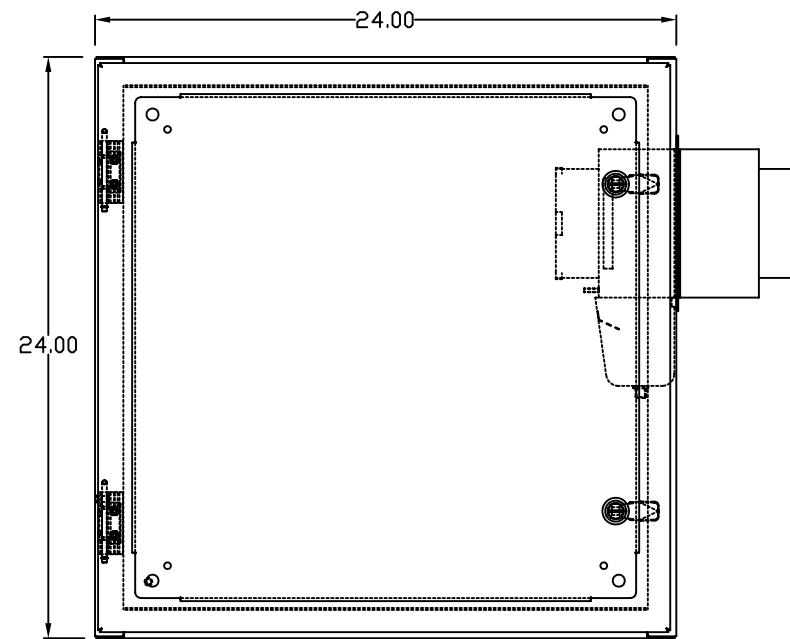

FRONT VIEW

EIC SOLUTIONS, INC.
1825 Stout Dr., Warminster, PA 18974
(215) 443-5190 FAX: (215) 443-9564
WWW.EICSOLUTIONSINC.COM

DATE: 07/14/09
SCALE: 1/4"=1"
G242410-140-RS