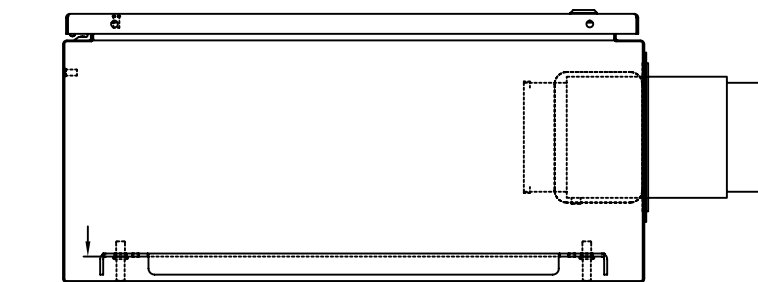

BOTTOM VIEW

EIC SOLUTIONS, INC.
1825 Stout Dr., Warminster, PA 18974
(215) 443-5190 FAX: (215) 443-9564
WWW.EICSOLUTIONSINC.COM

DATE: 07/14/09
SCALE: 1/4"=1"
G242410-140-RS