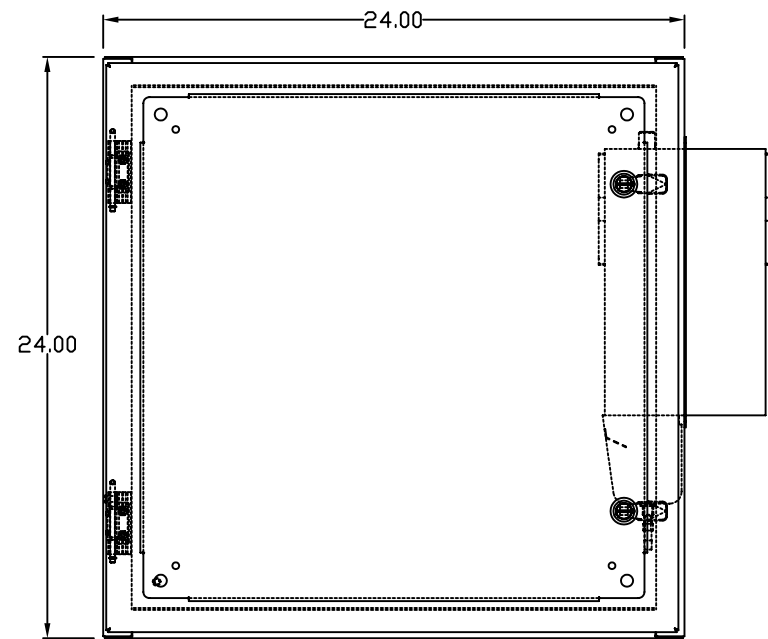

FRONT VIEW

EIC SOLUTIONS, INC.
1825 Stout Dr., Warminster, PA 18974
(215) 443-5190 FAX: (215) 443-9564
WWW.EICSOLUTIONSINC.COM

DATE: 07/21/09
SCALE: 1/4"=1"
G242410-140B-RS