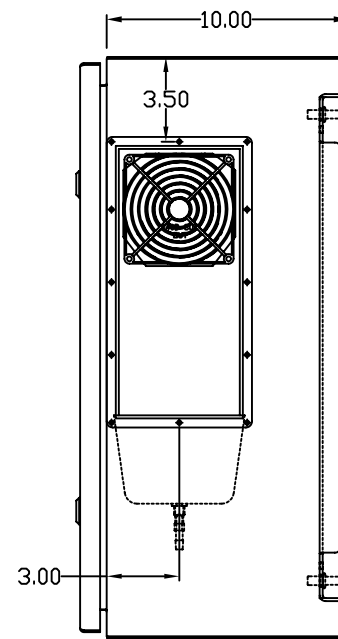

RIGHT SIDE VIEW