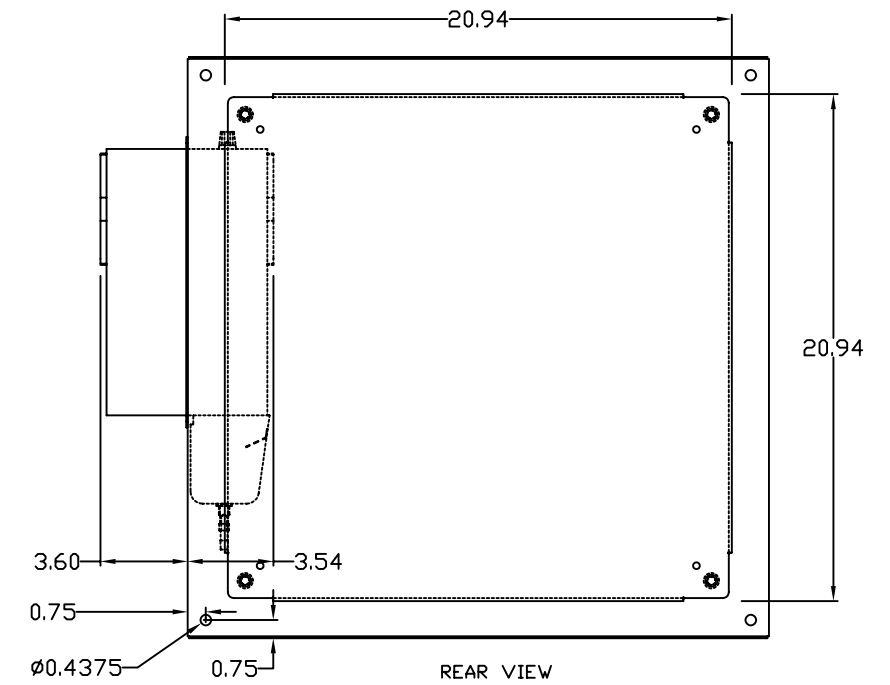

REAR VIEW

EIC SOLUTIONS, INC.
1825 Stout Dr., Warminster, PA 18974
(215) 443-5190 FAX: (215) 443-9564
WWW.EICSOLUTIONSINC.COM

DATE: 07/21/09
SCALE: 1/4"=1"
G242410-140B-RS