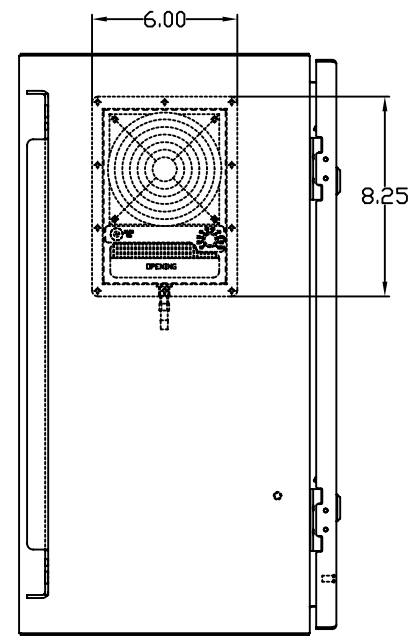

LEFT SIDE VIEW