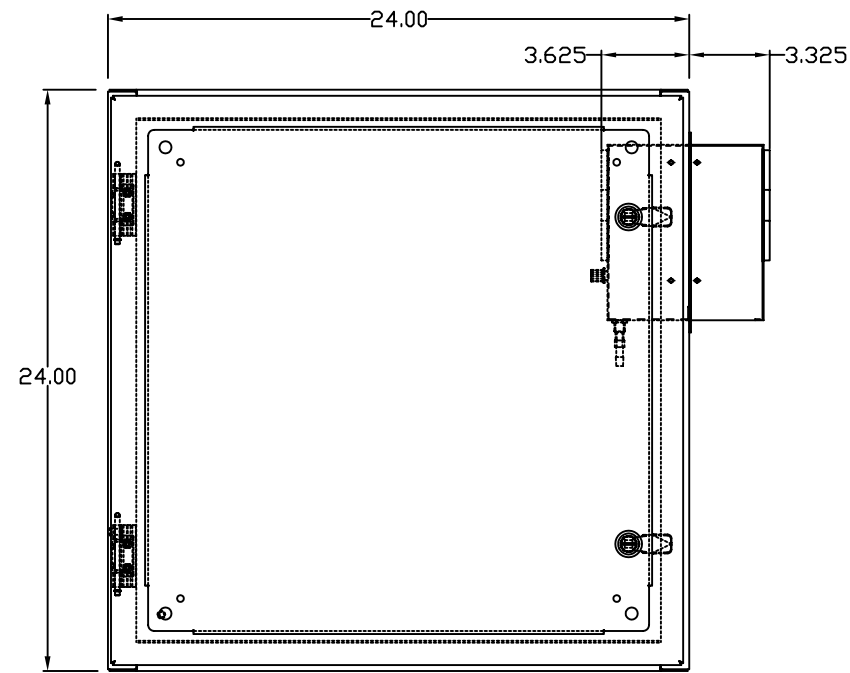

FRONT VIEW

EIC SOLUTIONS, INC.
1825 Stout Dr., Warminster, PA 18974
(215) 443-5190 FAX: (215) 443-9564
WWW.EICSOLUTIONSINC.COM

DATE: 07/09/09
SCALE: 1/4"=1"
SHEET # 1 OF 1
P/N: G242412-120T-RS