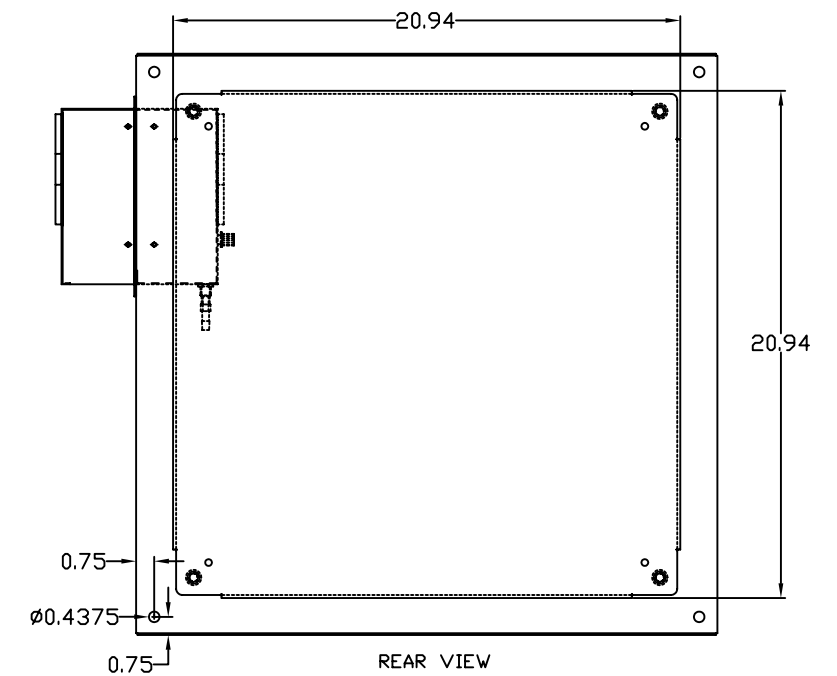

REAR VIEW

EIC SOLUTIONS, INC.
1825 Stout Dr., Warminster, PA 18974
(215) 443-5190 FAX: (215) 443-9564
WWW.EICSOLUTIONSINC.COM

DATE: 07/09/09
SCALE: 1/4"=1"
SHEET # 1 OF 1
P/N: G242412-120T-RS