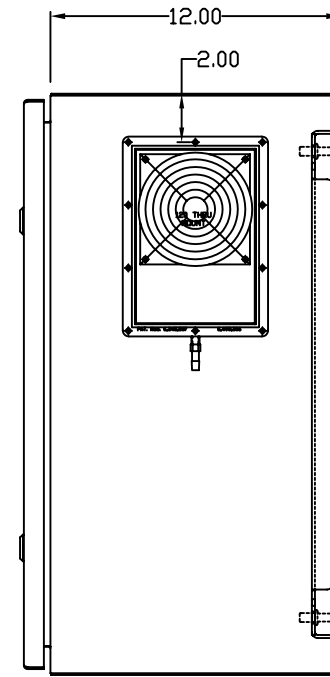

RIGHT SIDE VIEW