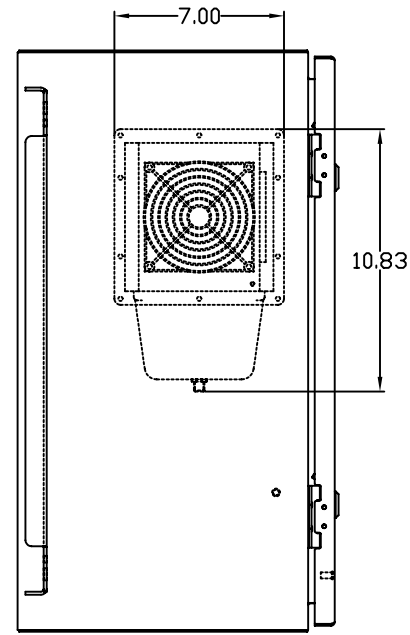

LEFT SIDE VIEW