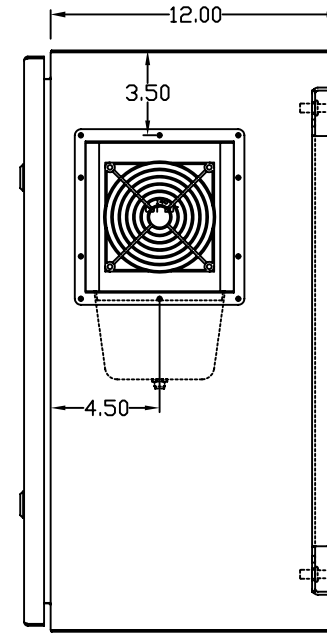

RIGHT SIDE VIEW