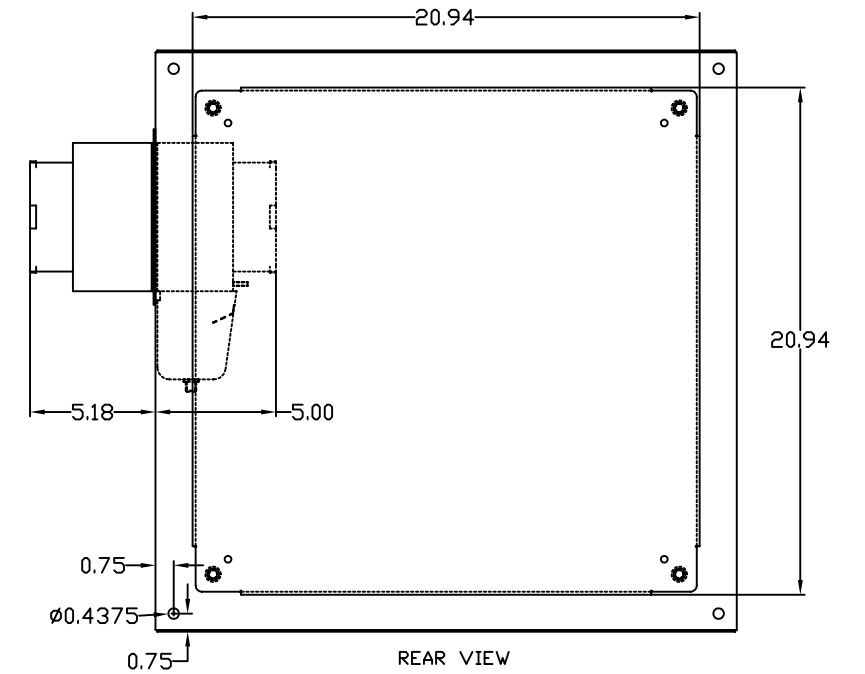

REAR VIEW

TOLERANCES UNLESS NOTED
FINISHES AS SHOWN
2 PLACES & .015
UNLESS & T

EIC SOLUTIONS, INC.
1825 Stout Dr., Warminster, PA 18974
(215) 443-5190 FAX: (215) 443-9564
WWW.EICSOLUTIONSINC.COM

DATE: 07/14/09
SCALE: 1/4"=1"
G242412-140-RS