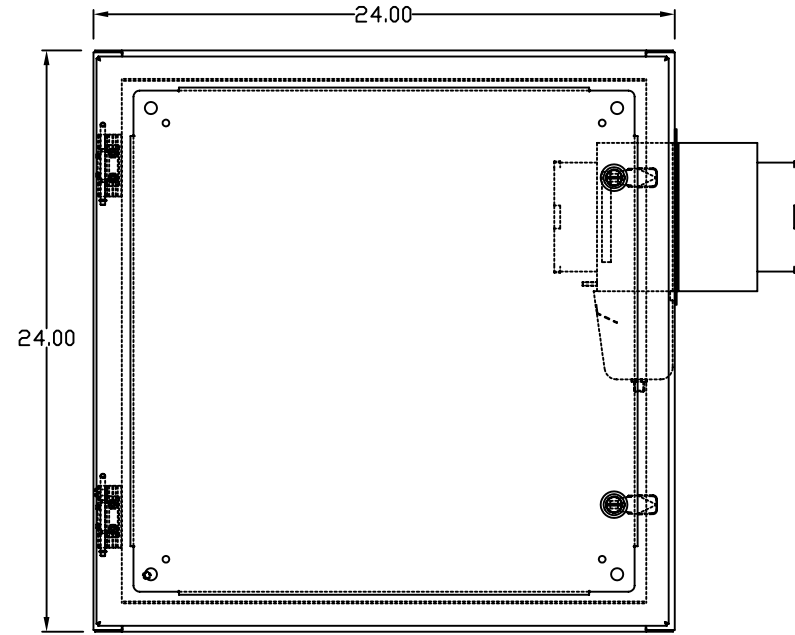

FRONT VIEW

TOLERANCES UNLESS NOTED
FINISHES AS SHOWN
2 PLACES & .015
UNLESS & T

EIC SOLUTIONS, INC.
1825 Stout Dr., Warminster, PA 18974
(215) 443-5190 FAX: (215) 443-9564
WWW.EICSOLUTIONSINC.COM

DATE: 07/14/09
SCALE: 1/4"=1"
G242412-140-RS