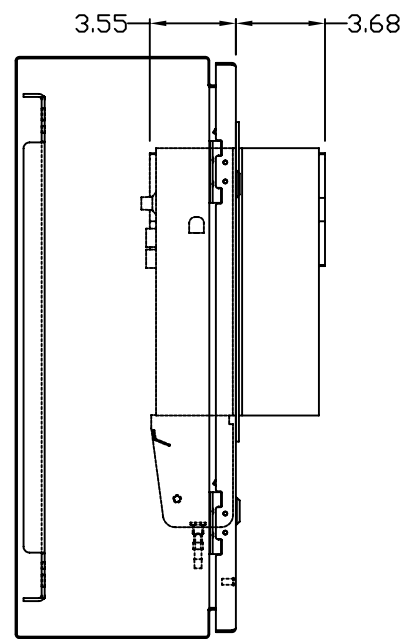

LEFT SIDE VIEW