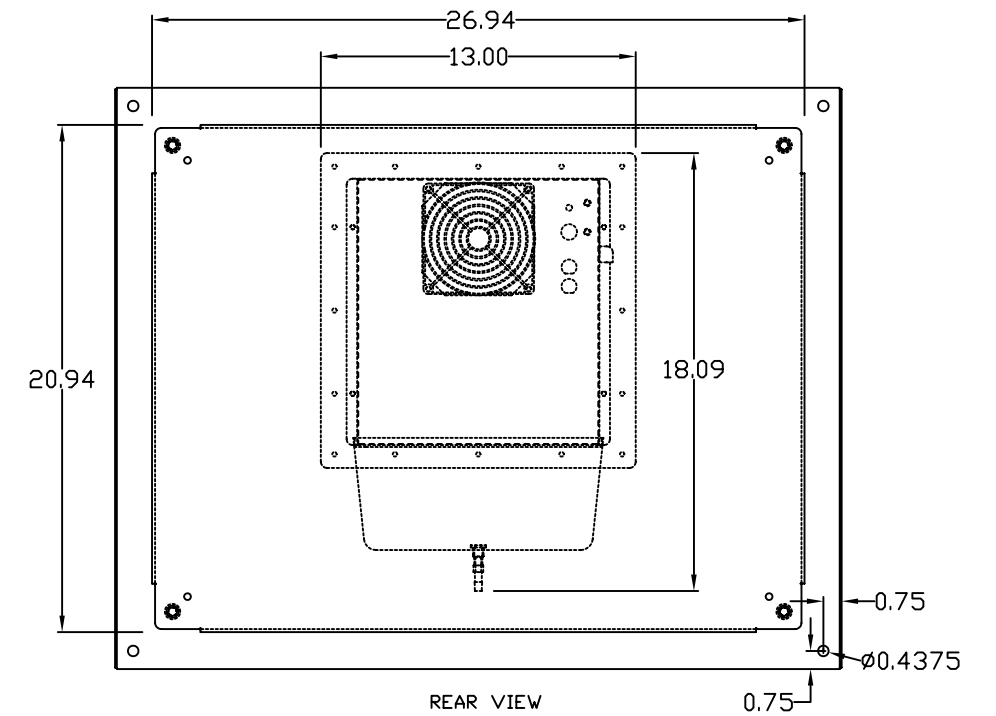

REAR VIEW

EIC SOLUTIONS, INC.
1825 Stout Dr., Warminster, PA 18974
(215) 443-5190 FAX: (215) 443-9564
WWW.EICSOLUTIONSINC.COM

DATE: 08/11/09
SCALE: 1/4"=1"
G243008-141-FRONT