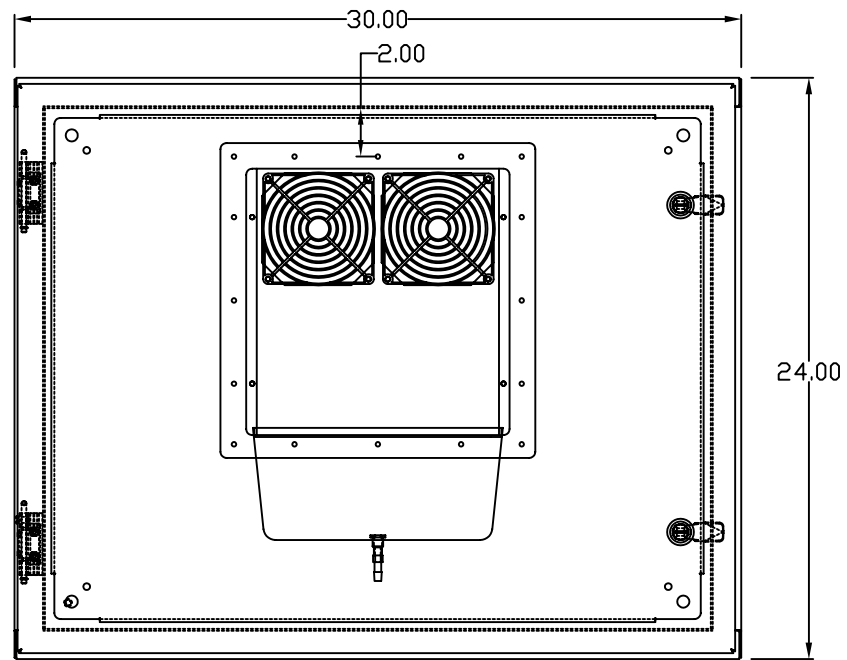

FRONT VIEW

EIC SOLUTIONS, INC.
1825 Stout Dr., Warminster, PA 18974
(215) 443-5190 FAX: (215) 443-9564
WWW.EICSOLUTIONSINC.COM

DATE: 08/11/09
SCALE: 1/4"=1"
G243008-141-FRONT