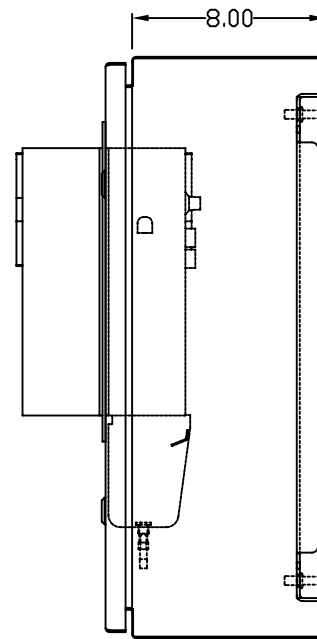

RIGHT SIDE VIEW