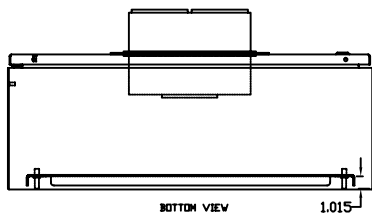

BOTTOM VIEW

EIC SOLUTIONS, INC.
1825 Stout Dr., Warminster, PA 18974
(215) 443-5190 FAX: (215) 443-9564
WWW.EICSOLUTIONSINC.COM

DATE: 08/11/09
DRAWN: SFB
SCALE: 1/8"=1"
REV #

243010-141-FRONT