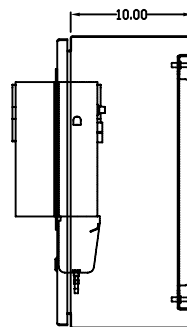

RIGHT SIDE VIEW