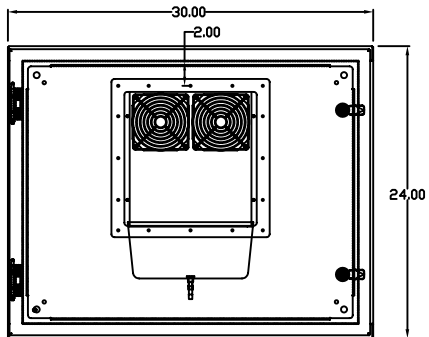

FRONT VIEW

EIC SOLUTIONS, INC.
1825 Stout Dr., Warminster, PA 18974
(215) 443-5190 FAX: (215) 443-9564
WWW.EICSOLUTIONSINC.COM

DATE: 08/11/09
DRAWN: SFB
SCALE: 1/8"=1"
REV #

243010-141-FRONT