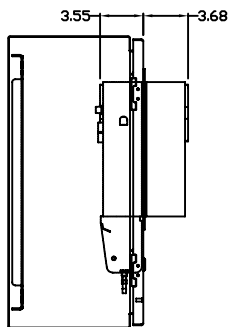

LEFT SIDE VIEW