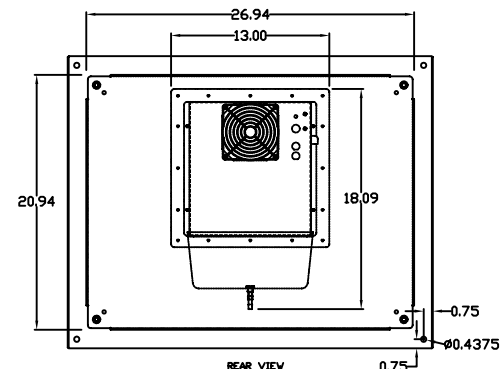

REAR VIEW

EIC SOLUTIONS, INC.
1825 Stout Dr., Warminster, PA 18974
(215) 443-5190 FAX: (215) 443-9564
WWW.EICSOLUTIONSINC.COM

DATE: 08/11/09
DRAWN: SFB
SCALE: 1/8"=1"
REV #

243010-141-FRONT