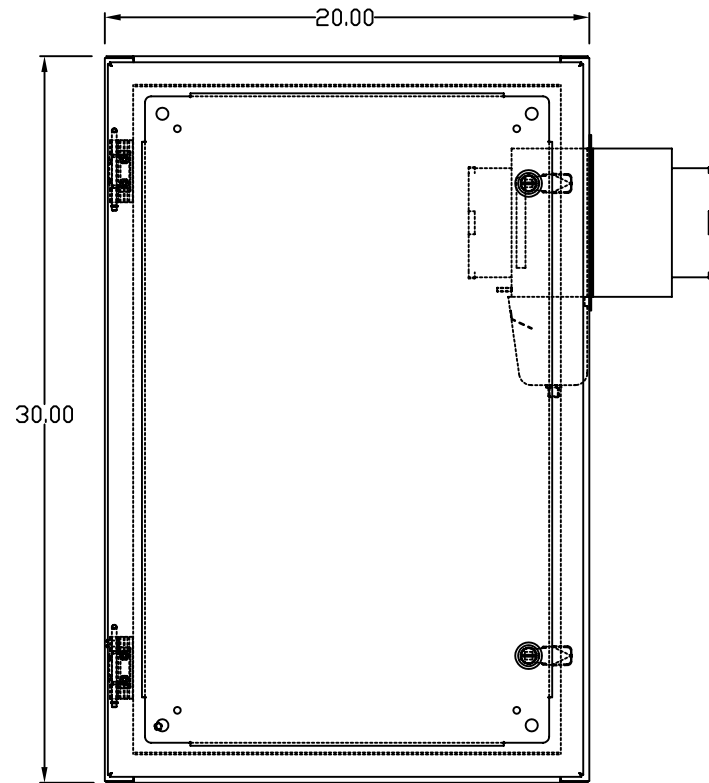

FRONT VIEW

EIC SOLUTIONS, INC.
1825 Stout Dr., Warminster, PA 18974
(215) 443-5190 FAX: (215) 443-9564
WWW.EICSOLUTIONSINC.COM

DATE: 07/15/09
SCALE: 1/4"=1"
G302008-140-RS