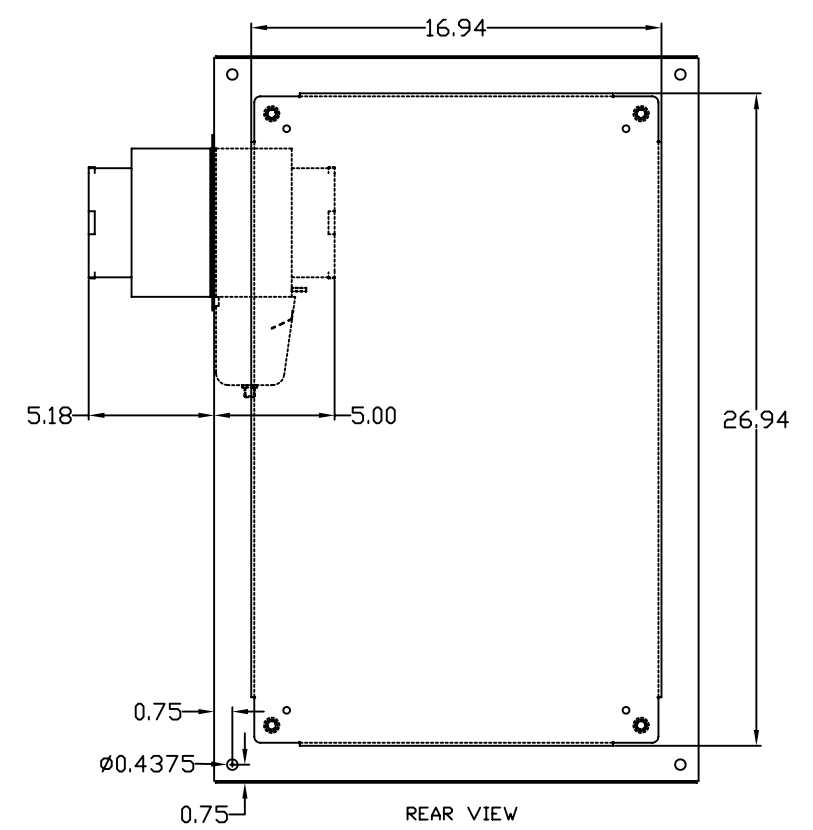

REAR VIEW

EIC SOLUTIONS, INC.
1825 Stout Dr., Warminster, PA 18974
(215) 443-5190 FAX: (215) 443-9564
WWW.EICSOLUTIONSINC.COM

DATE: 07/15/09
SCALE: 1/4"=1"
G302008-140-RS