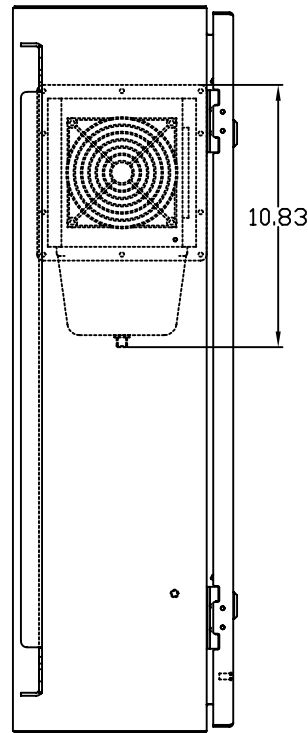

LEFT SIDE VIEW