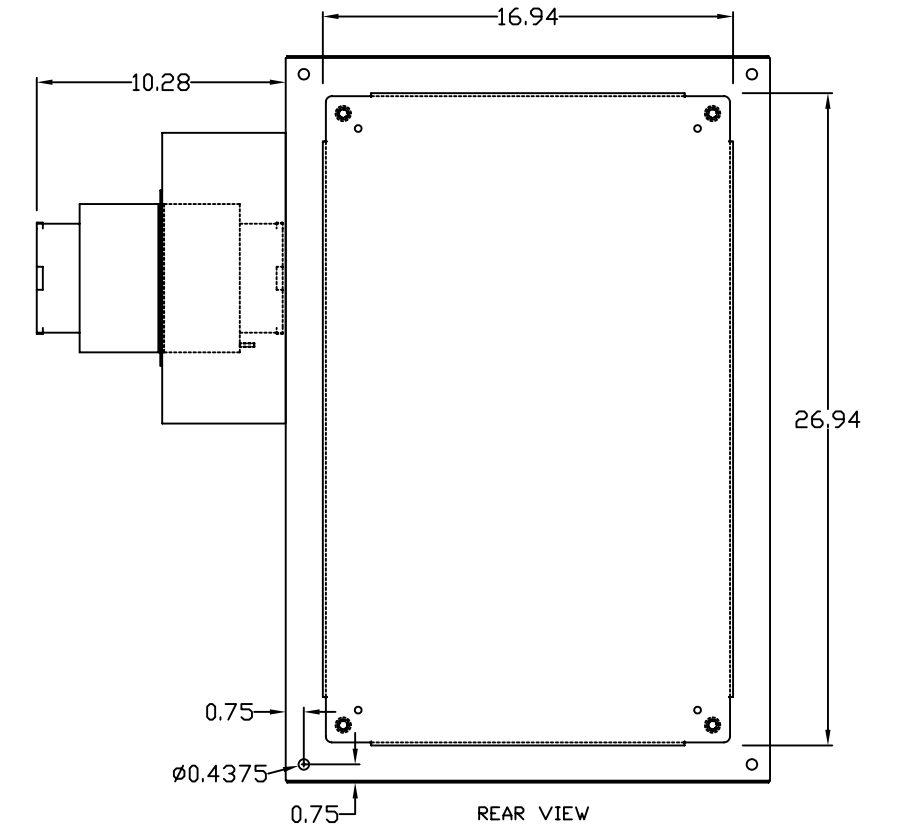

REAR VIEW

EIC SOLUTIONS, INC.
1825 Stout Dr., Warminster, PA 18974
(215) 443-5190 FAX: (215) 443-9564
WWW.EICSOLUTIONSINC.COM

DATE: 07/23/09
SCALE: 1/4"=1"
G302008-EF140-RS