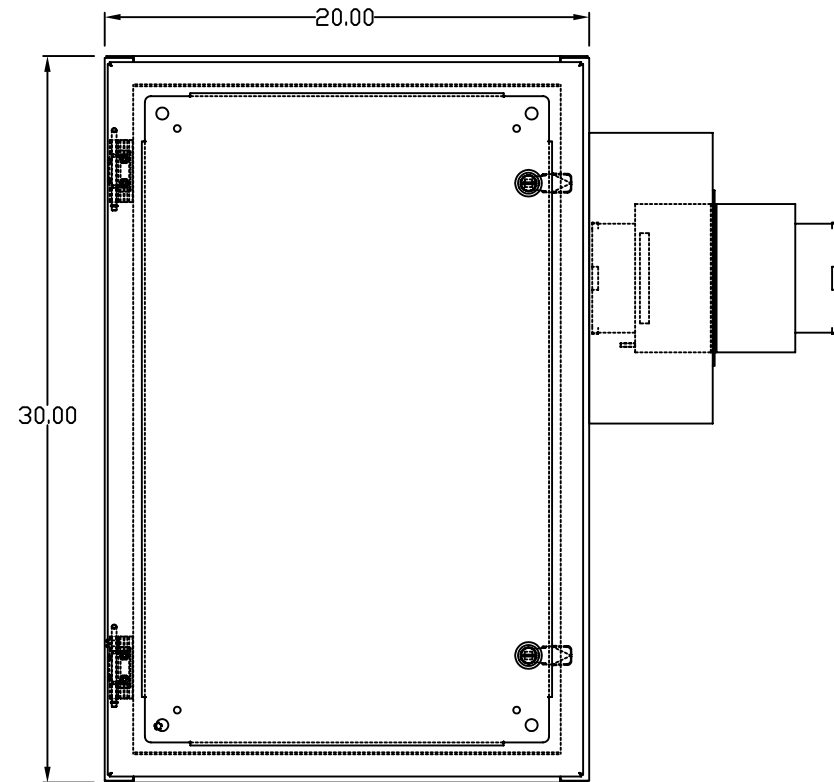

FRONT VIEW

EIC SOLUTIONS, INC.
1825 Stout Dr., Warminster, PA 18974
(215) 443-5190 FAX: (215) 443-9564
WWW.EICSOLUTIONSINC.COM

DATE: 07/23/09
SCALE: 1/4"=1"
G302008-EF140-RS