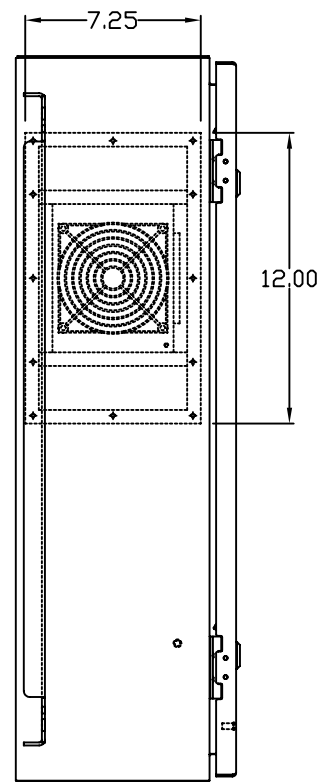

LEFT SIDE VIEW