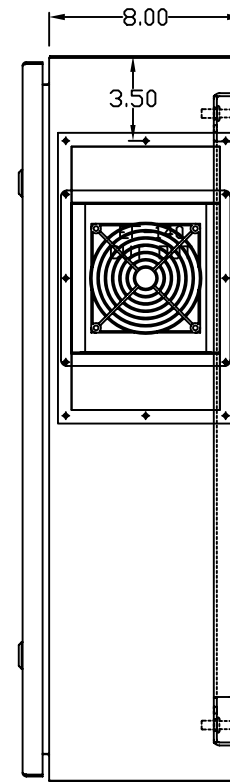

RIGHT SIDE VIEW