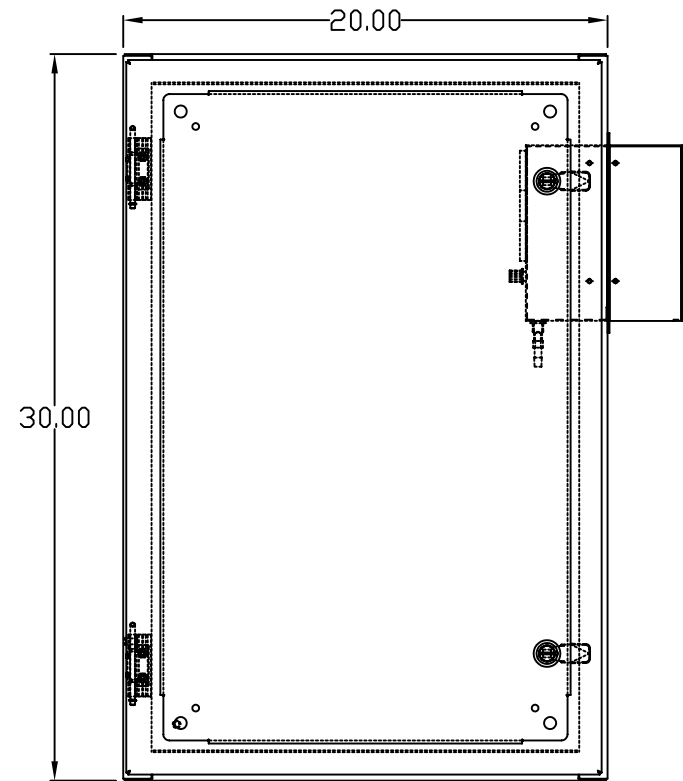

FRONT VIEW

EIC SOLUTIONS, INC.
1825 Stout Dr., Warminster, PA 18974
(215) 443-5190 FAX: (215) 443-9564
WWW.EICSOLUTIONSINC.COM

DATE: 07/12/10
SCALE: 1/4"=1"
G302010-120T-RS