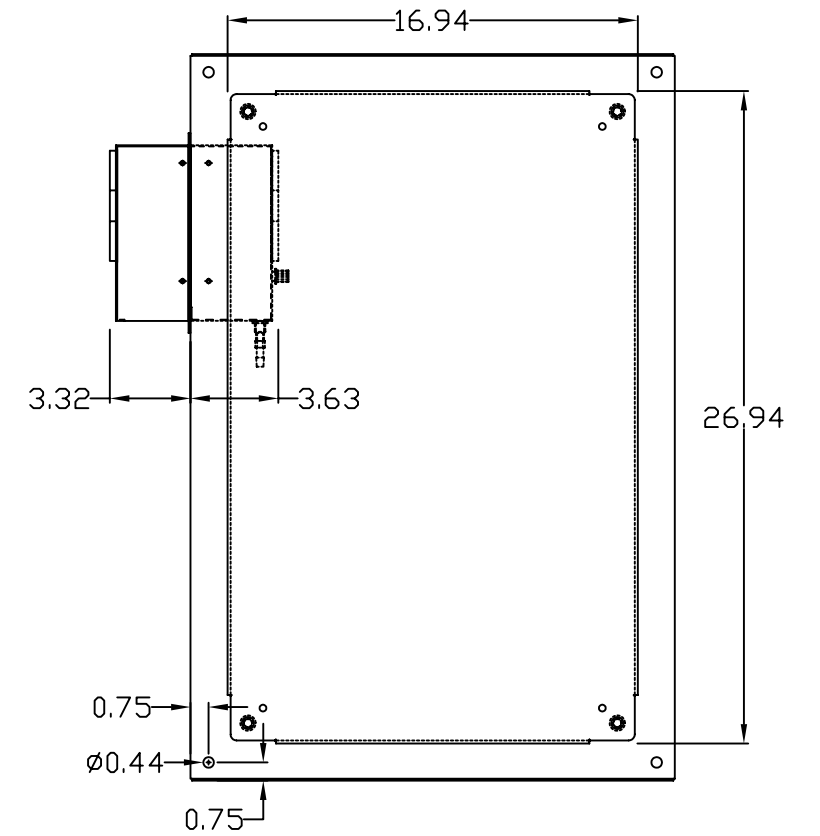

REAR VIEW

EIC SOLUTIONS, INC.
1825 Stout Dr., Warminster, PA 18974
(215) 443-5190 FAX: (215) 443-9564
WWW.EICSOLUTIONSINC.COM

DATE: 07/12/10
SCALE: 1/4"=1"
G302010-120T-RS