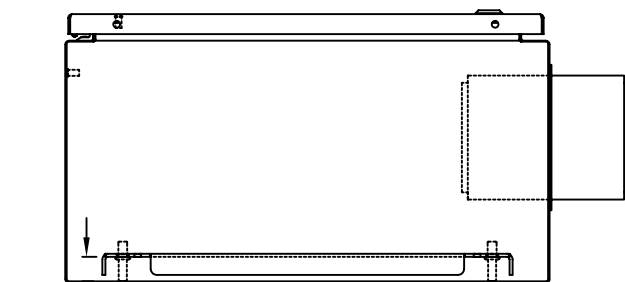

BOTTOM VIEW

EIC SOLUTIONS, INC.
1825 Stout Dr., Warminster, PA 18974
(215) 443-5190 FAX: (215) 443-9564
WWW.EICSOLUTIONSINC.COM

DATE: 07/12/10
SCALE: 1/4"=1"
G302010-120T-RS