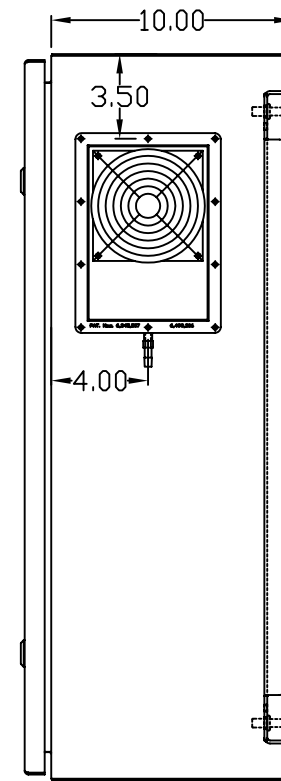

RIGHT SIDE VIEW