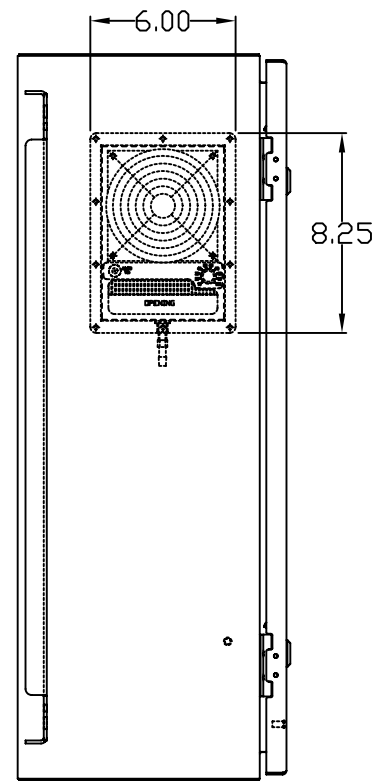

LEFT SIDE VIEW