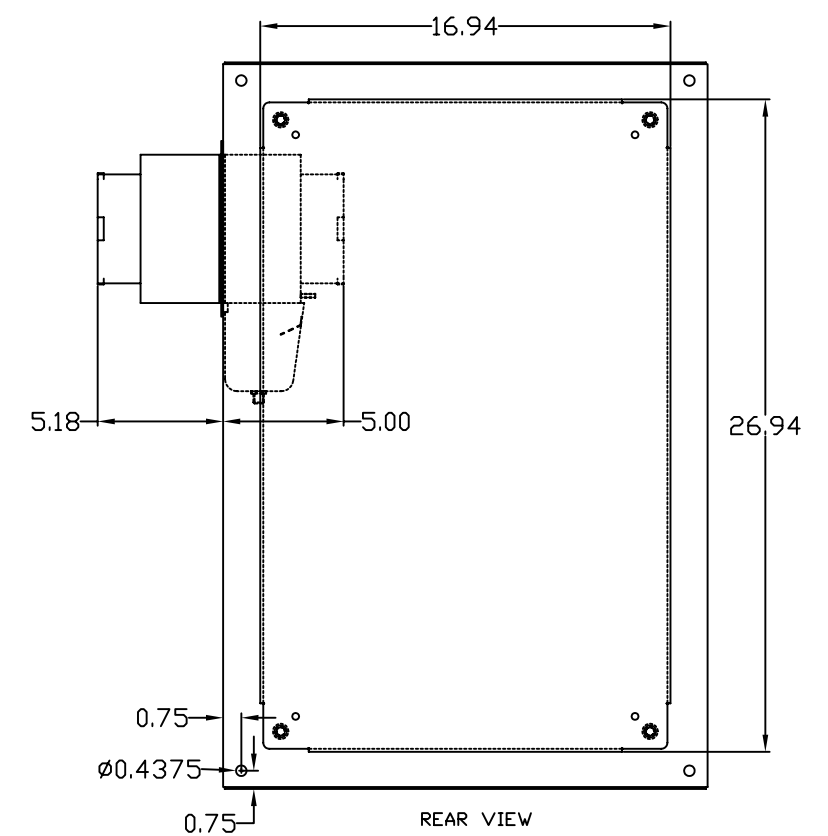

REAR VIEW

EIC SOLUTIONS, INC.
1825 Stout Dr., Warminster, PA 18974
(215) 443-5190 FAX: (215) 443-9564
WWW.EICSOLUTIONSINC.COM

DATE: 07/15/09
SCALE: 1/4"=1"
G302010-140-RS