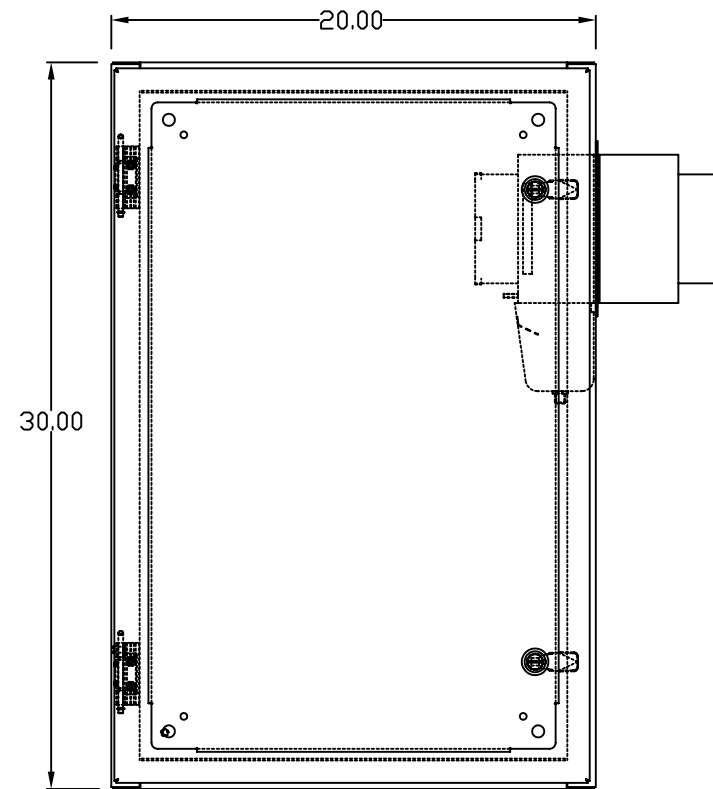

FRONT VIEW

EIC SOLUTIONS, INC.
1825 Stout Dr., Warminster, PA 18974
(215) 443-5190 FAX: (215) 443-9564
WWW.EICSOLUTIONSINC.COM

DATE: 07/15/09
SCALE: 1/4"=1"
G302010-140-RS