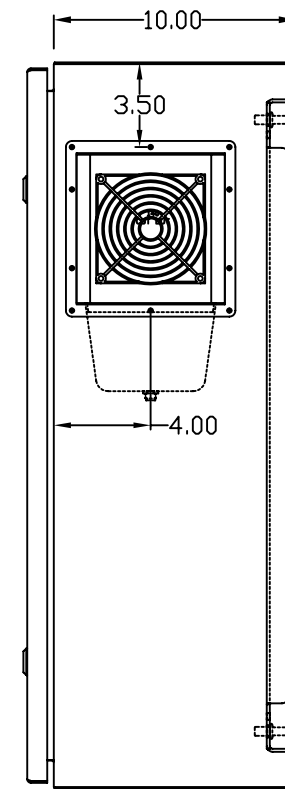

RIGHT SIDE VIEW