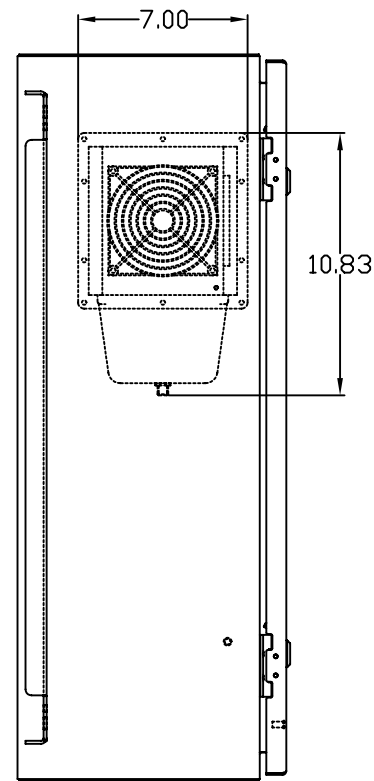

LEFT SIDE VIEW