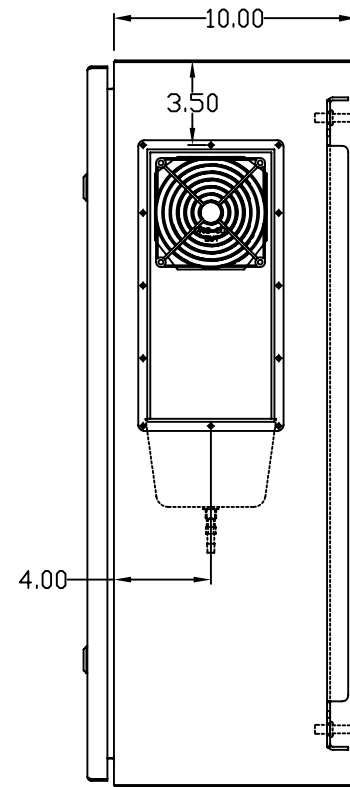

RIGHT SIDE VIEW