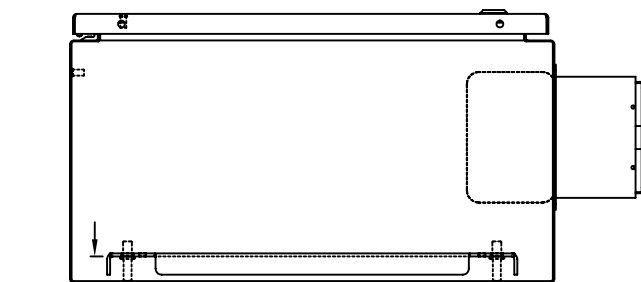

BOTTOM VIEW

EIC SOLUTIONS, INC.
1825 Stout Dr., Warminster, PA 18974
(215) 443-5190 FAX: (215) 443-9564
WWW.EICSOLUTIONSINC.COM

DATE: 07/16/09
SCALE: 1/4"=1"
G302010-140B-RS