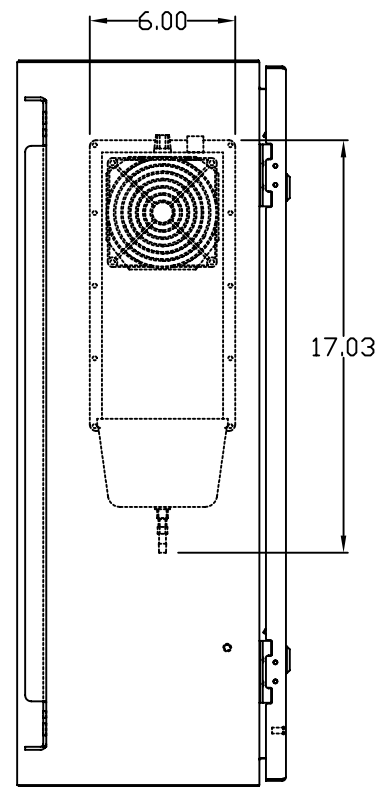

LEFT SIDE VIEW