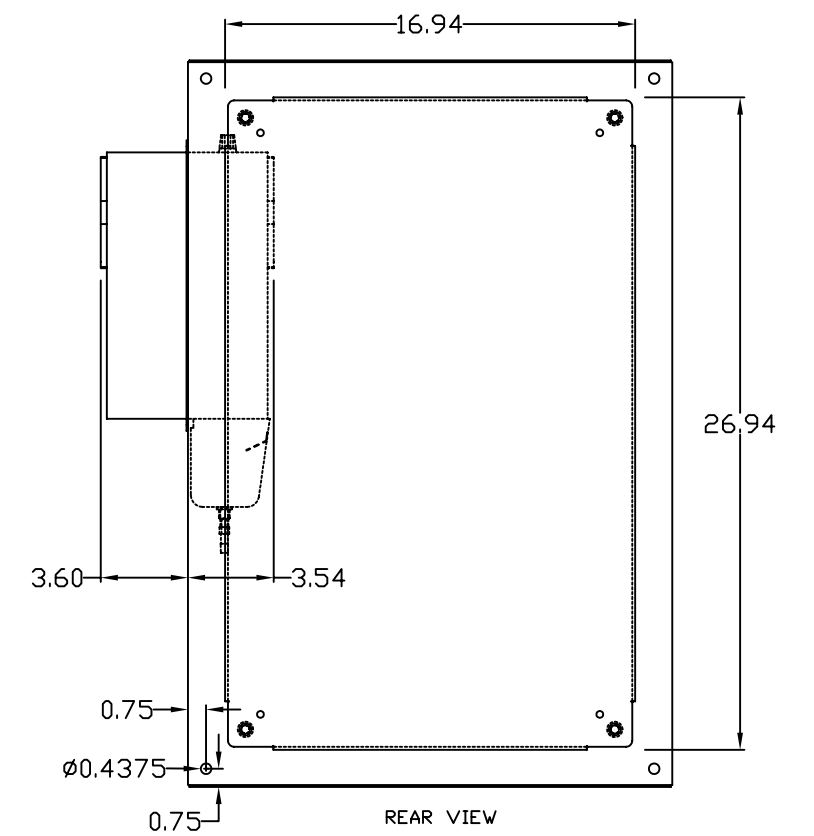

REAR VIEW

EIC SOLUTIONS, INC.
1825 Stout Dr., Warminster, PA 18974
(215) 443-5190 FAX: (215) 443-9564
WWW.EICSOLUTIONSINC.COM

DATE: 07/16/09
SCALE: 1/4"=1"
G302010-140B-RS