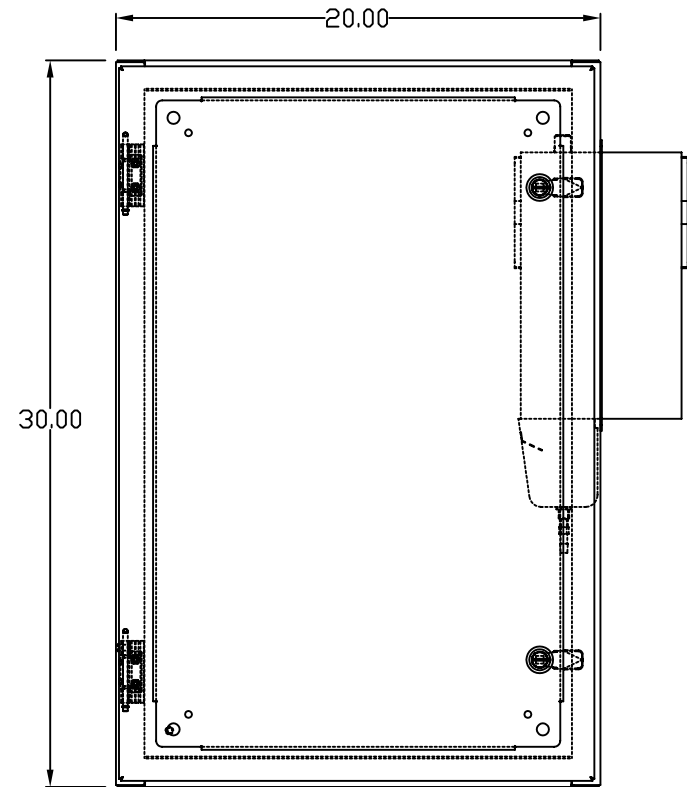

FRONT VIEW

EIC SOLUTIONS, INC.
1825 Stout Dr., Warminster, PA 18974
(215) 443-5190 FAX: (215) 443-9564
WWW.EICSOLUTIONSINC.COM

DATE: 07/16/09
SCALE: 1/4"=1"
G302010-140B-RS