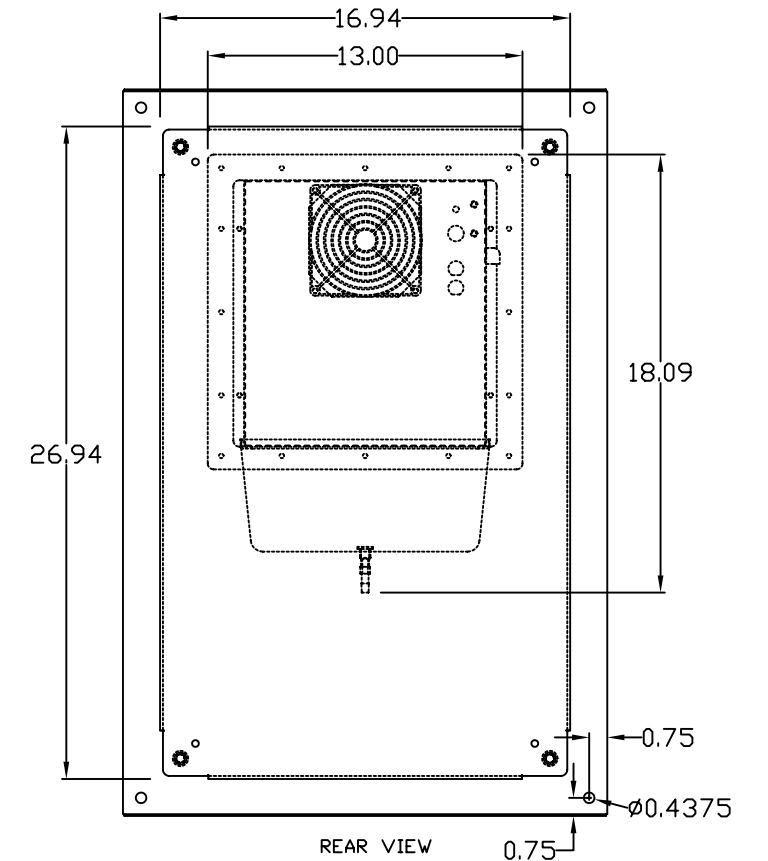

REAR VIEW

EIC SOLUTIONS, INC.
1825 Stout Dr., Warminster, PA 18974
(215) 443-5190 FAX: (215) 443-9564
WWW.EICSOLUTIONSINC.COM

DATE: 08/11/09
SCALE: 1/4"=1"
G302010-141-FRONT