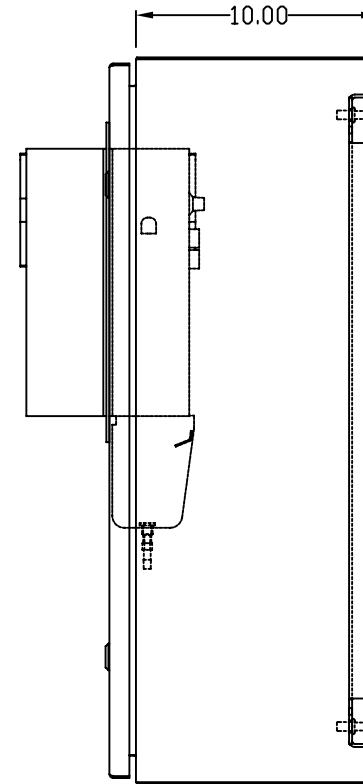

RIGHT SIDE VIEW