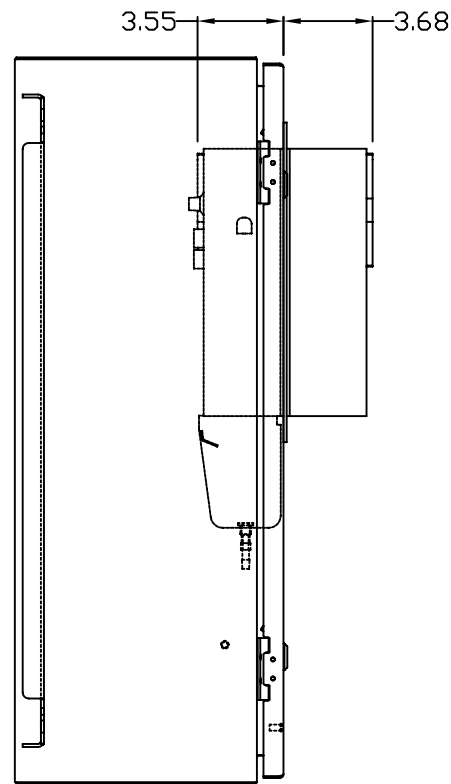

LEFT SIDE VIEW