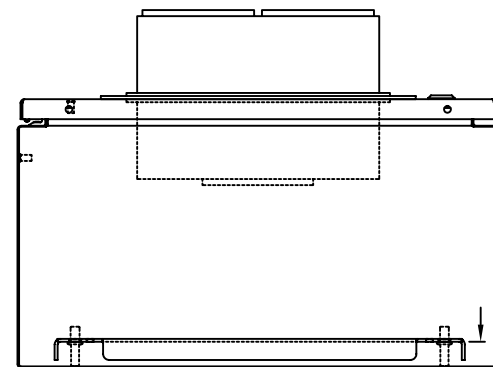

BOTTOM VIEW

EIC SOLUTIONS, INC.
1825 Stout Dr., Warminster, PA 18974
(215) 443-5190 FAX: (215) 443-9564
WWW.EICSOLUTIONSINC.COM

DATE: 08/11/09
SCALE: 1/4"=1"
G302010-141-FRONT