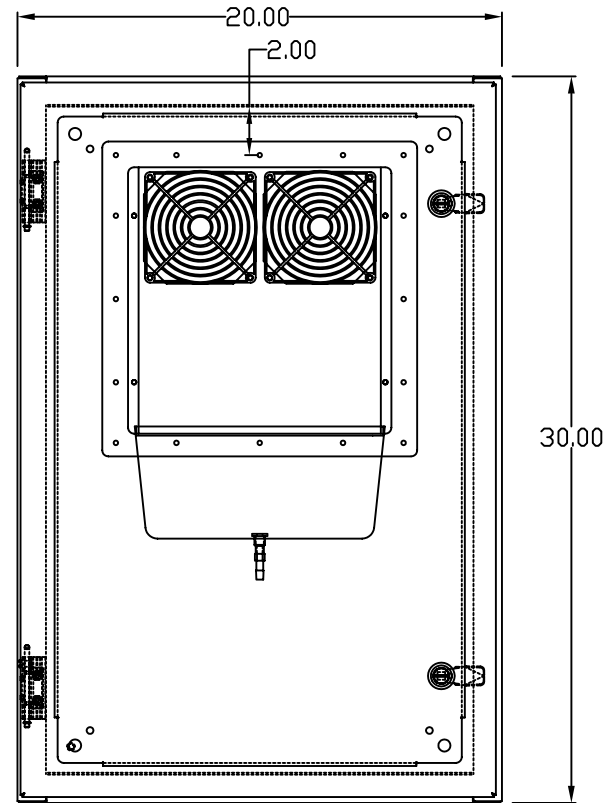

FRONT VIEW

EIC SOLUTIONS, INC.
1825 Stout Dr., Warminster, PA 18974
(215) 443-5190 FAX: (215) 443-9564
WWW.EICSOLUTIONSINC.COM

DATE: 08/11/09
SCALE: 1/4"=1"
G302010-141-FRONT