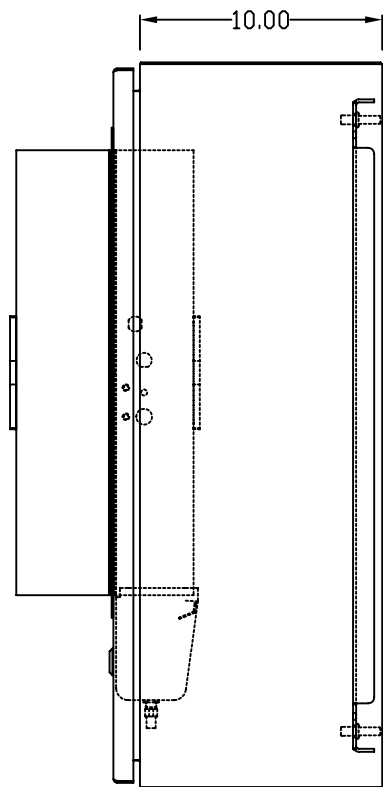

RIGHT SIDE VIEW