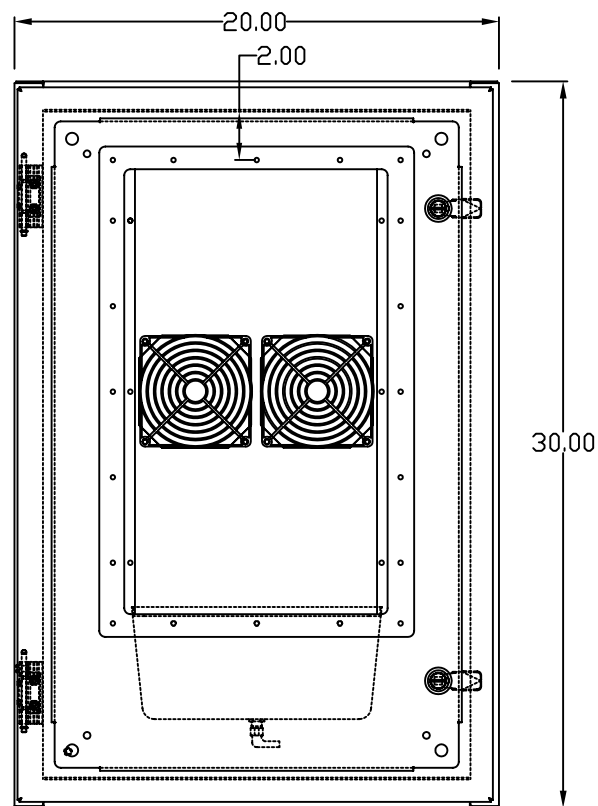

FRONT VIEW

EIC SOLUTIONS, INC.
1825 Stout Dr., Warminster, PA 18974
(215) 443-5190 FAX: (215) 443-9564
WWW.EICSOLUTIONSINC.COM

DATE: 08/12/09
SCALE: 1/4"=1"
G302010-145-FRONT