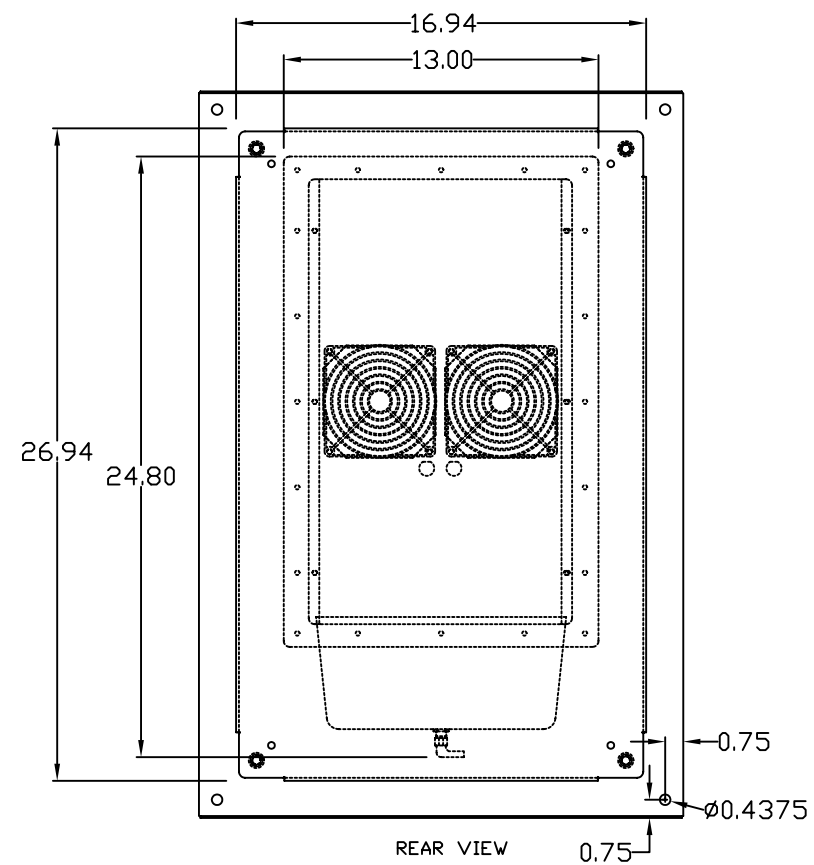

REAR VIEW

EIC SOLUTIONS, INC.
1825 Stout Dr., Warminster, PA 18974
(215) 443-5190 FAX: (215) 443-9564
WWW.EICSOLUTIONSINC.COM

DATE: 08/12/09
SCALE: 1/4"=1"
G302010-145-FRONT