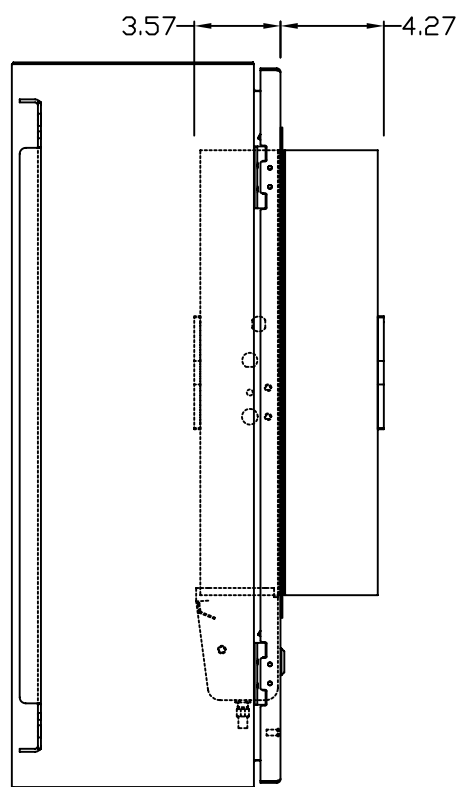

LEFT SIDE VIEW