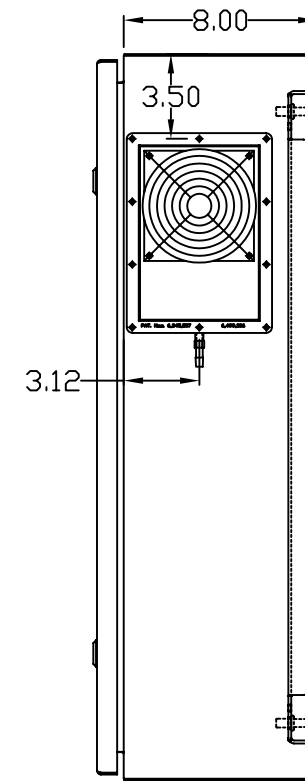

RIGHT SIDE VIEW