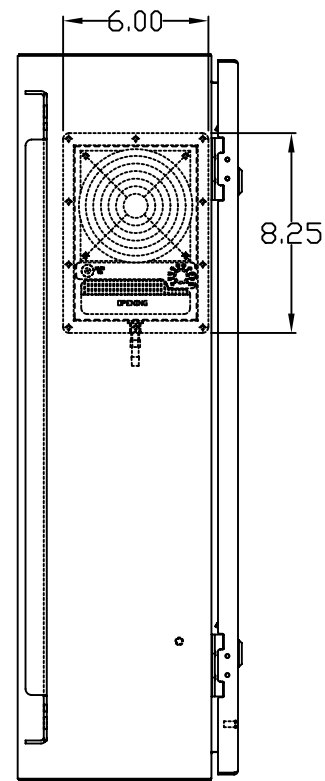

LEFT SIDE VIEW