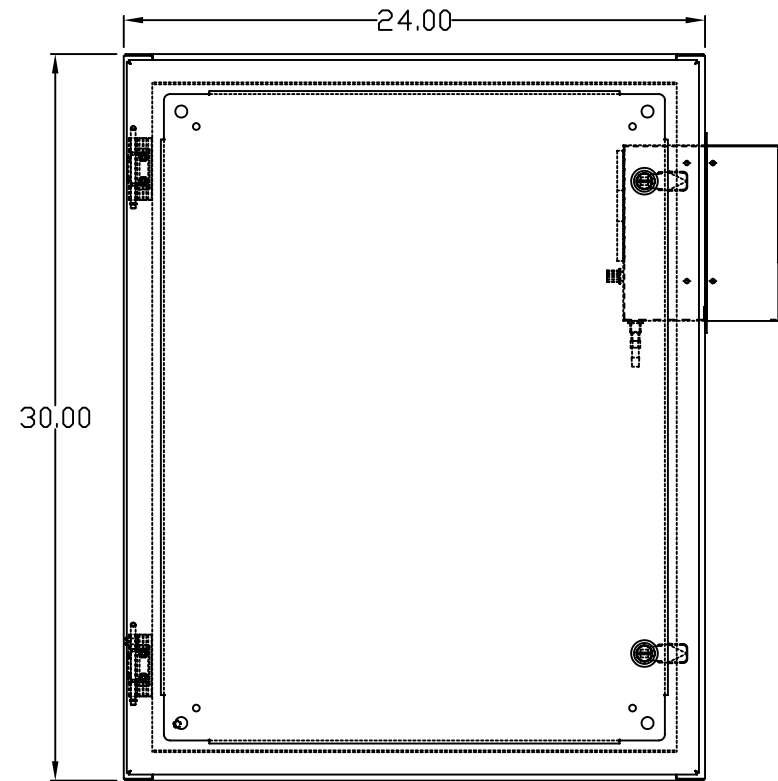

FRONT VIEW

EIC SOLUTIONS, INC.
1825 Stout Dr., Warminster, PA 18974
(215) 443-5190 FAX: (215) 443-9564
WWW.EICSOLUTIONSINC.COM

DATE: 07/12/10
SCALE: 1/4"=1"
G302408-120T-RS