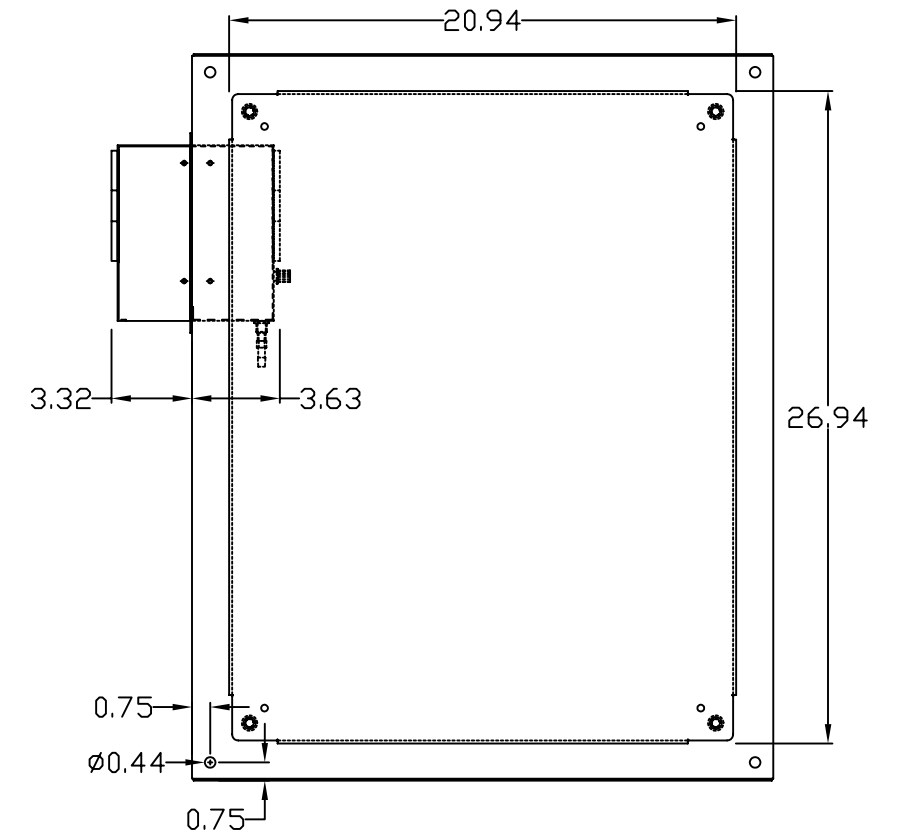

REAR VIEW

EIC SOLUTIONS, INC.
1825 Stout Dr., Warminster, PA 18974
(215) 443-5190 FAX: (215) 443-9564
WWW.EICSOLUTIONSINC.COM

DATE: 07/12/10
SCALE: 1/4"=1"
G302408-120T-RS