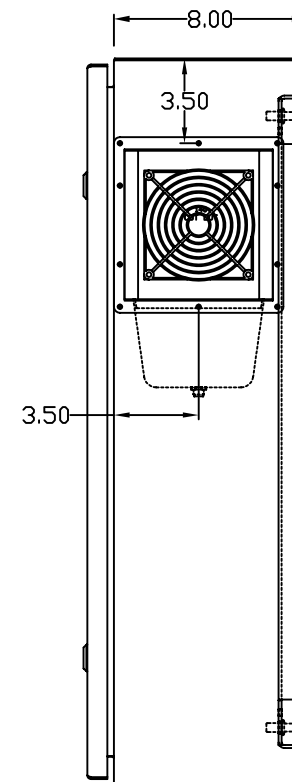

RIGHT SIDE VIEW