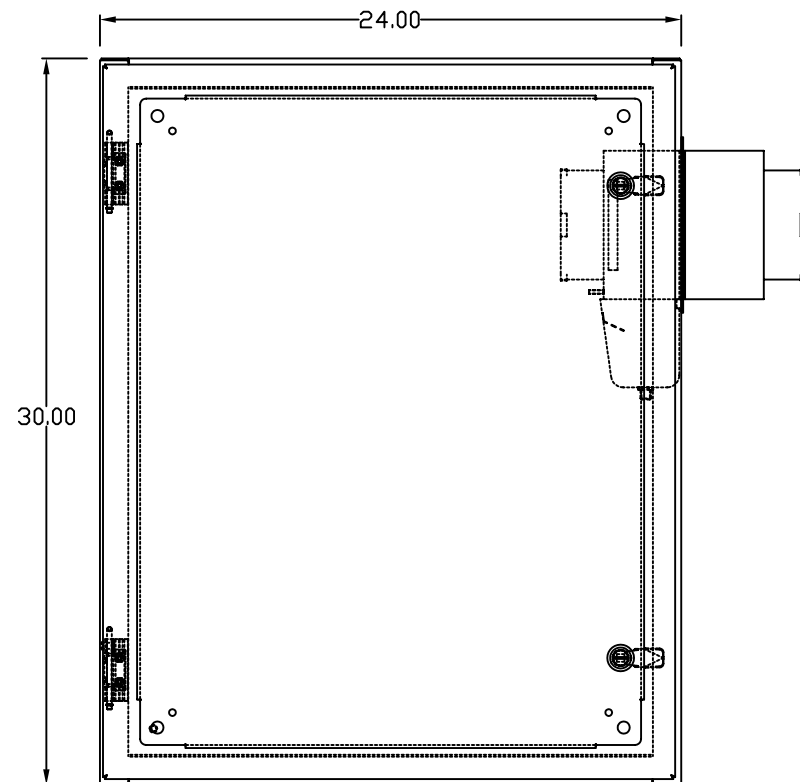

FRONT VIEW

TOLERANCES UNLESS NOTED
FINISHES AS SHOWN
2 PLACES & .015
UNLESS & T

EIC SOLUTIONS, INC.
1825 Stout Dr., Warminster, PA 18974
(215) 443-5190 FAX: (215) 443-9564
WWW.EICSOLUTIONSINC.COM

DATE: 07/15/09
SCALE: 1/4"=1"
G302408-140-RS