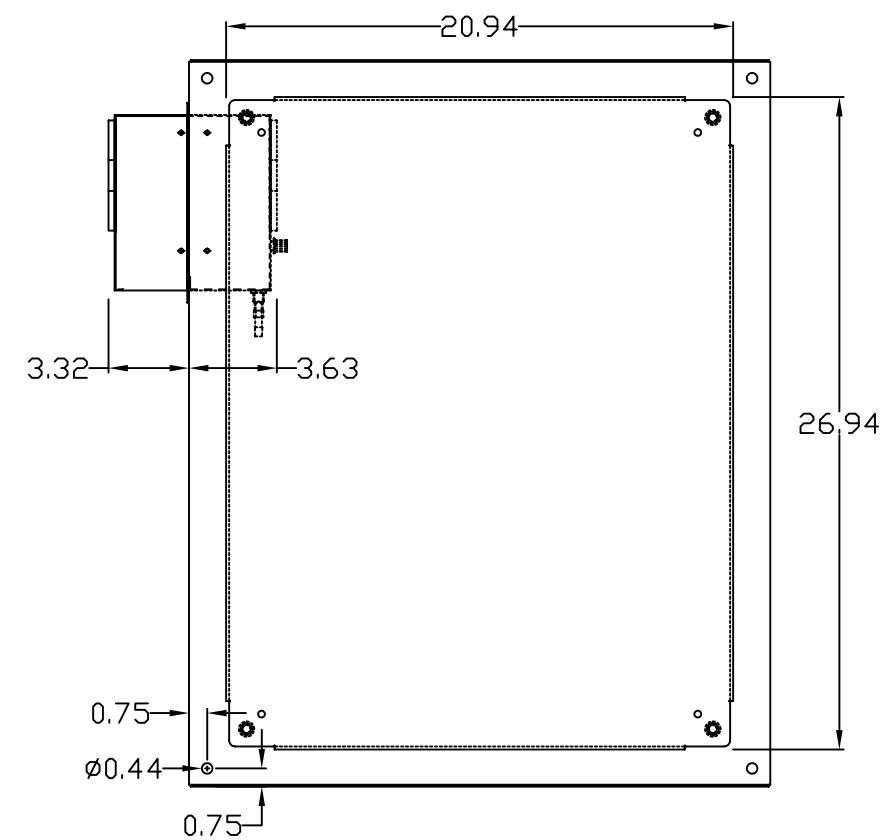

REAR VIEW

EIC SOLUTIONS, INC.
1825 Stout Dr., Warminster, PA 18974
(215) 443-5190 FAX: (215) 443-9564
WWW.EICSOLUTIONSINC.COM

DATE: 07/13/10 SCALE: 1/4"=1" PART # G302416-120T-RS