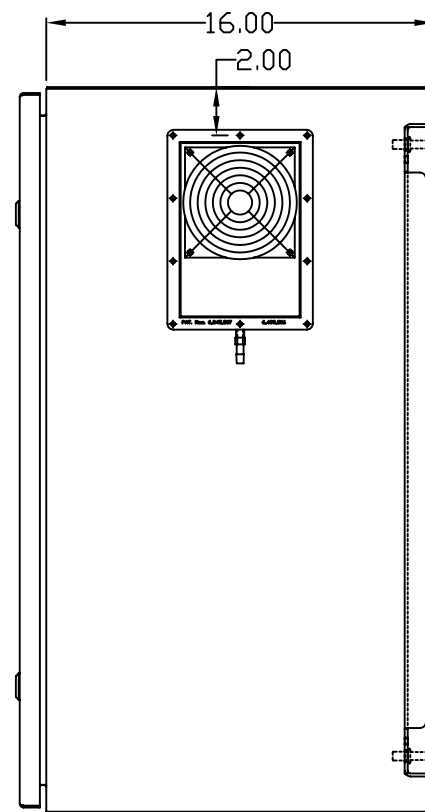

RIGHT SIDE VIEW