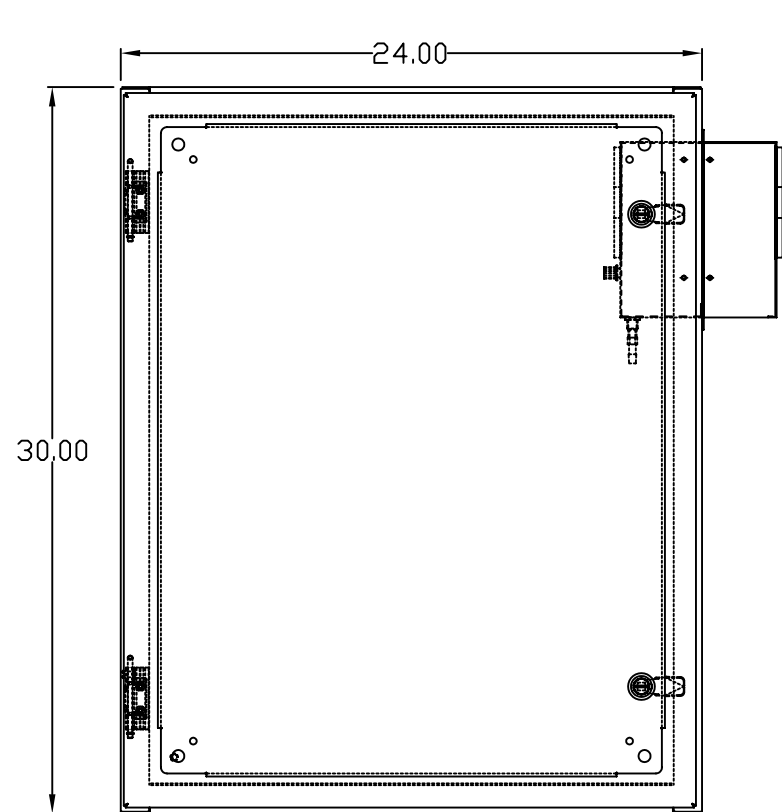

FRONT VIEW

EIC SOLUTIONS, INC.
1825 Stout Dr., Warminster, PA 18974
(215) 443-5190 FAX: (215) 443-9564
WWW.EICSOLUTIONSINC.COM

DATE: 07/13/10 SCALE: 1/4"=1" PART # G302416-120T-RS