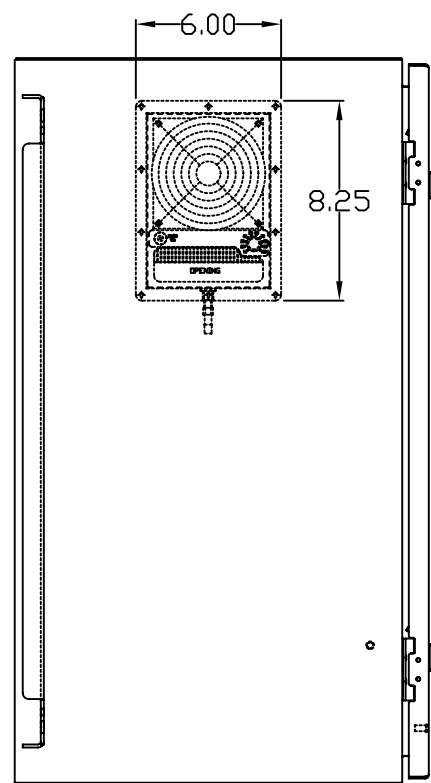

LEFT SIDE VIEW