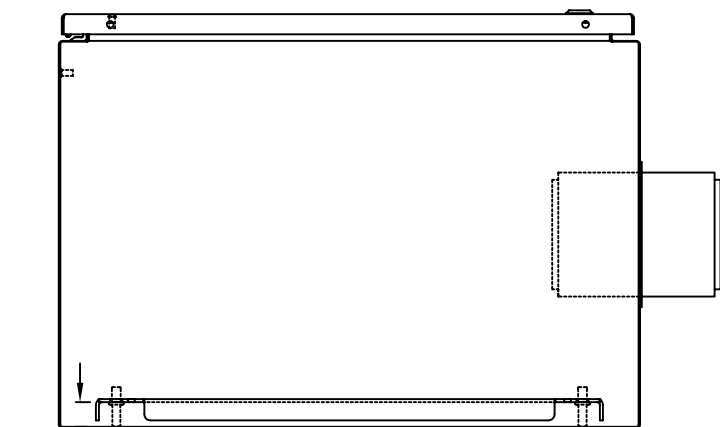

BOTTOM VIEW

EIC SOLUTIONS, INC.
1825 Stout Dr., Warminster, PA 18974
(215) 443-5190 FAX: (215) 443-9564
WWW.EICSOLUTIONSINC.COM

DATE: 07/13/10 SCALE: 1/4"=1" PART # G302416-120T-RS