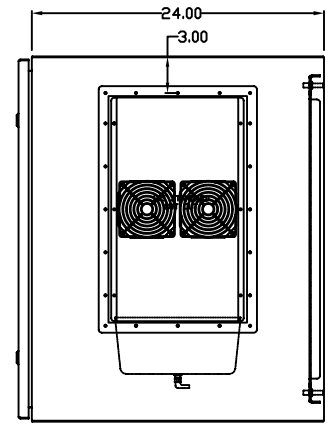

RIGHT SIDE VIEW