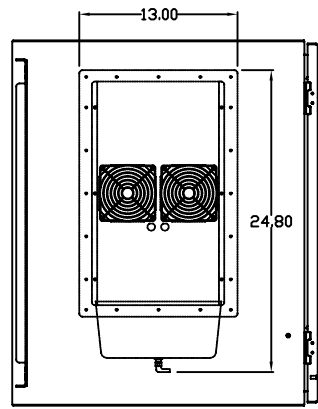

LEFT SIDE VIEW