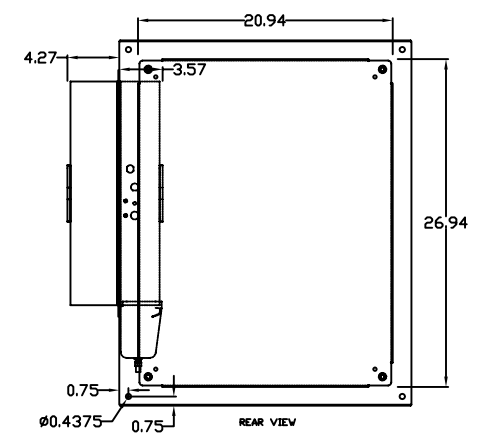

REAR VIEW

EIC SOLUTIONS, INC.
1825 Stout Dr., Warminster, PA 18974
(215) 443-5190 FAX: (215) 443-9564
WWW.EICSOLUTIONSINC.COM

NAME: G302424-145-RS	REV
DRAWN: SFB	SCALE: 1/8"=1"
DATE: 07/22/09	REV #