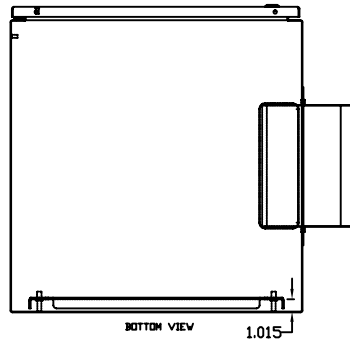

BOTTOM VIEW

EIC SOLUTIONS, INC.
1825 Stout Dr., Warminster, PA 18974
(215) 443-5190 FAX: (215) 443-9564
WWW.EICSOLUTIONSINC.COM

NAME: G302424-145-RS	REV
DRAWN: SFB	SCALE: 1/8"=1"
DATE: 07/22/09	REV #