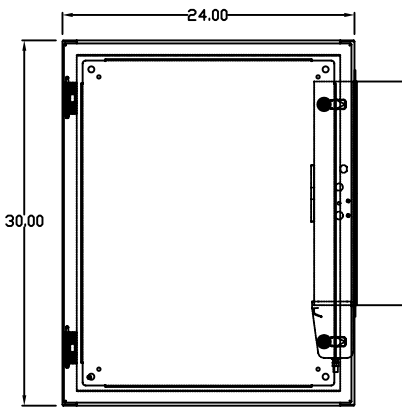

FRONT VIEW

EIC SOLUTIONS, INC.
1825 Stout Dr., Warminster, PA 18974
(215) 443-5190 FAX: (215) 443-9564
WWW.EICSOLUTIONSINC.COM

NAME: G302424-145-RS	REV
DRAWN: SFB	SCALE: 1/8"=1"
DATE: 07/22/09	REV #