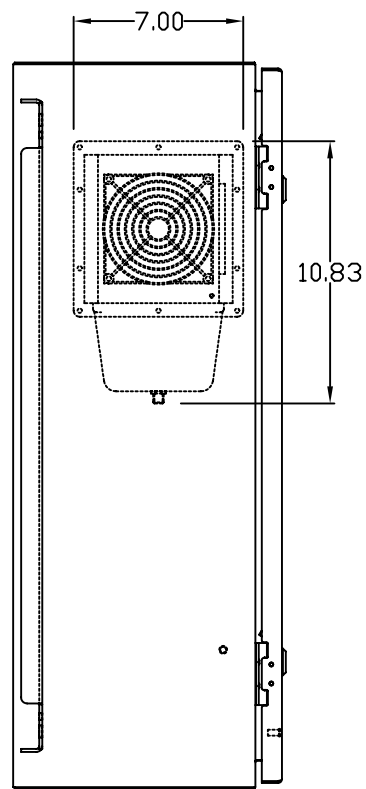

LEFT SIDE VIEW