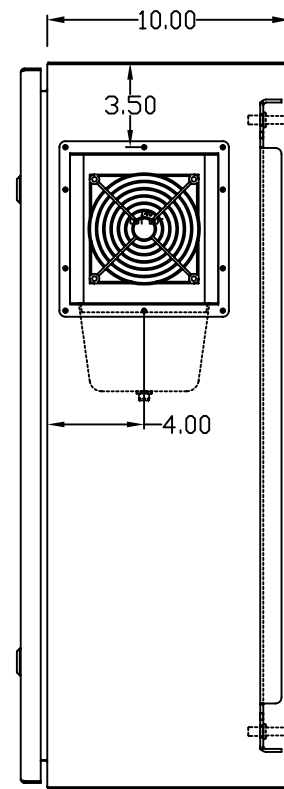

RIGHT SIDE VIEW