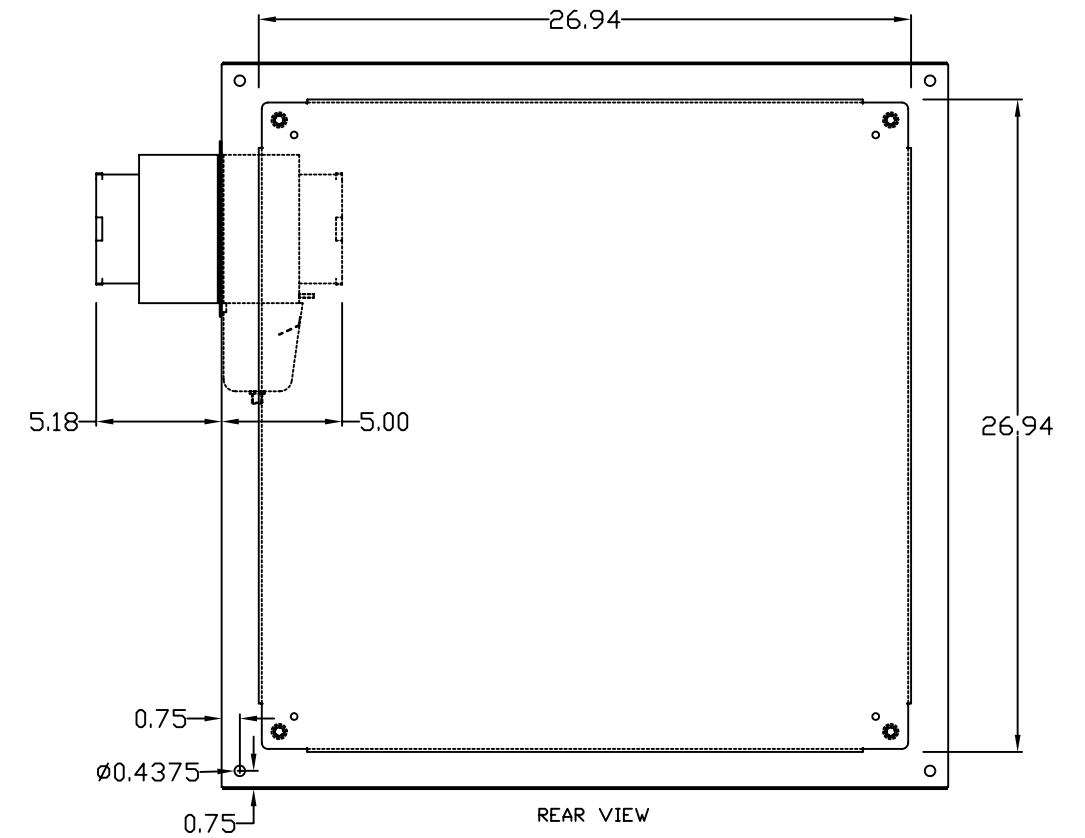

REAR VIEW

EIC SOLUTIONS, INC.
1825 Stout Dr., Warminster, PA 18974
(215) 443-5190 FAX: (215) 443-9564
WWW.EICSOLUTIONSINC.COM

DATE: 07/15/09
SCALE: 1/4"=1"
DRAWN: SFB
CHECK: [blank]
PART: G303010-140-RS