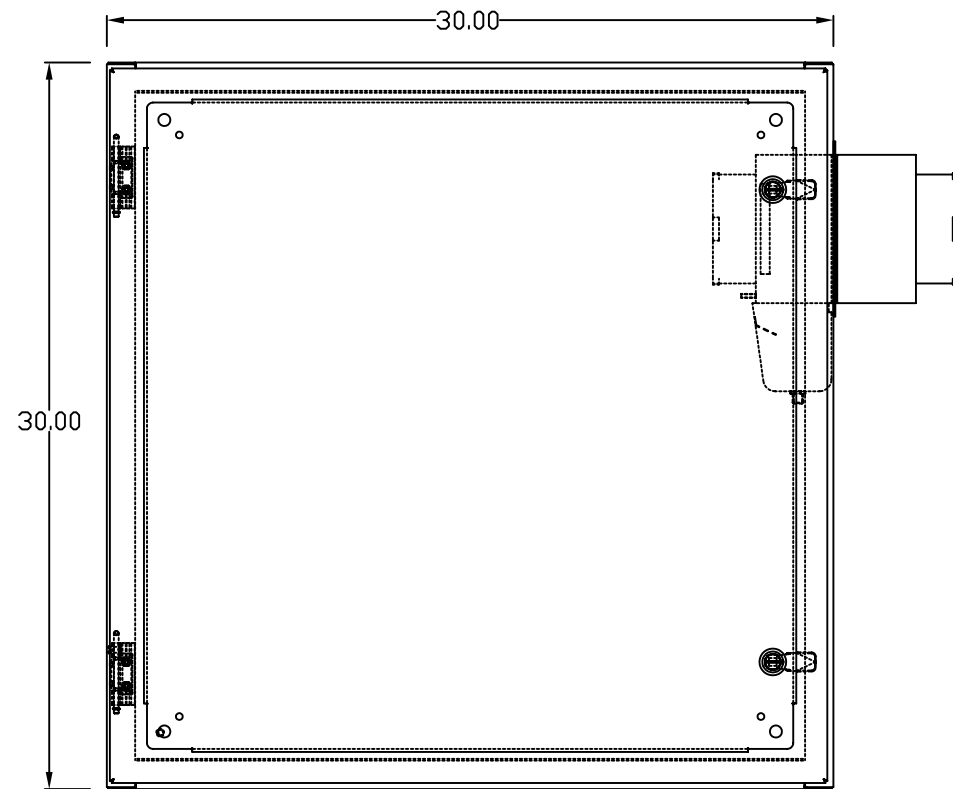

FRONT VIEW

EIC SOLUTIONS, INC.
1825 Stout Dr., Warminster, PA 18974
(215) 443-5190 FAX: (215) 443-9564
WWW.EICSOLUTIONSINC.COM

DATE: 07/15/09
SCALE: 1/4"=1"
DRAWN: SFB
CHECK: [blank]
PART: G303010-140-RS