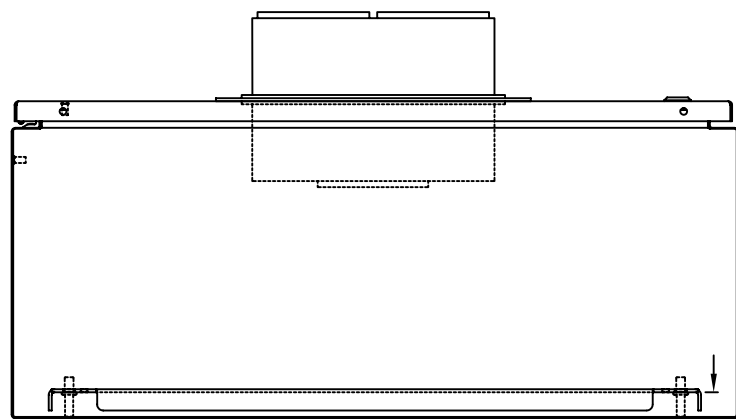

BOTTOM VIEW

EIC SOLUTIONS, INC.
1825 Stout Dr., Warminster, PA 18974
(215) 443-5190 FAX: (215) 443-9564
WWW.EICSOLUTIONSINC.COM

DATE: 08/11/09
SCALE: 1/4"=1"
G303012-141-FRONT