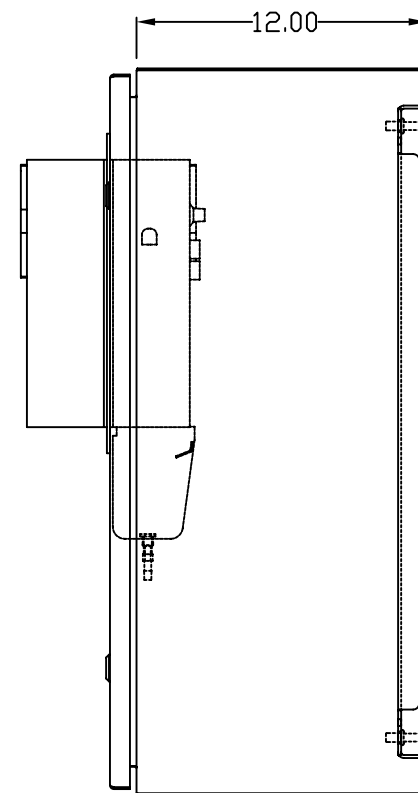

RIGHT SIDE VIEW