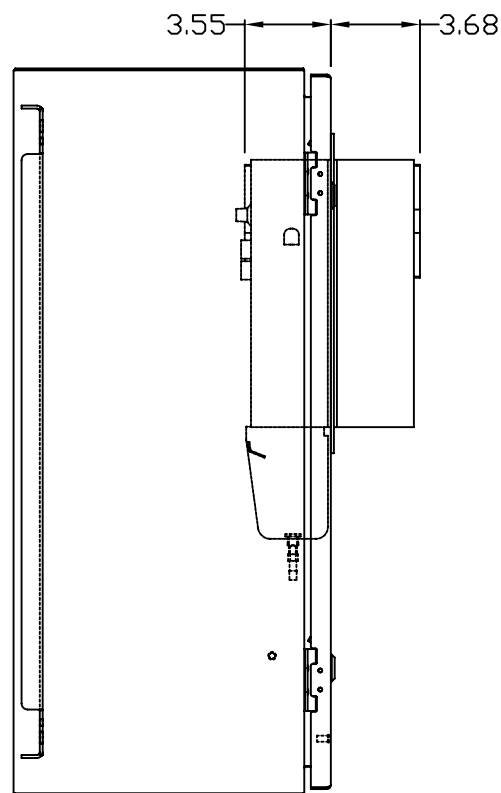

LEFT SIDE VIEW