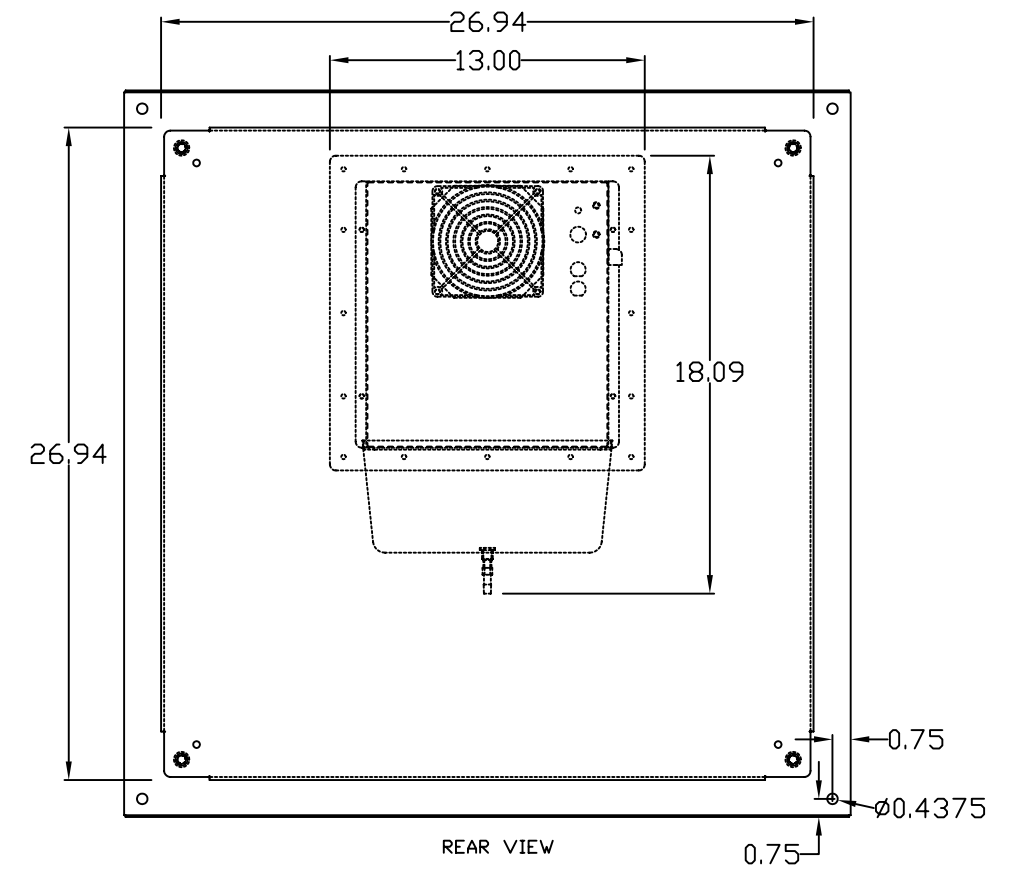

REAR VIEW

EIC SOLUTIONS, INC.
1825 Stout Dr., Warminster, PA 18974
(215) 443-5190 FAX: (215) 443-9564
WWW.EICSOLUTIONSINC.COM

DATE: 08/11/09
SCALE: 1/4"=1"
G303012-141-FRONT