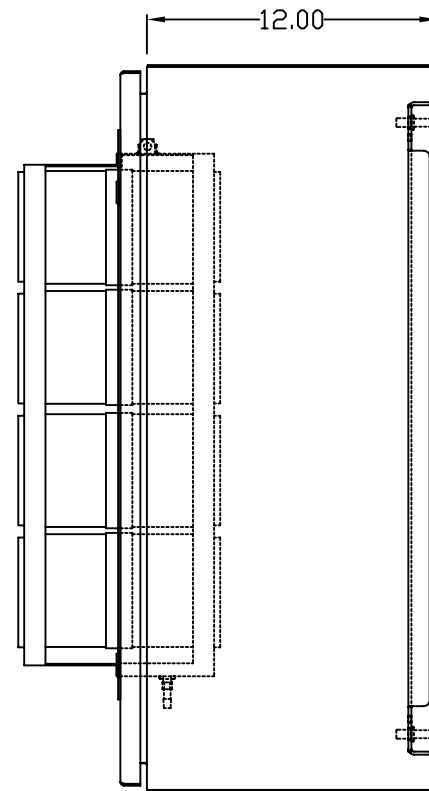

RIGHT SIDE VIEW