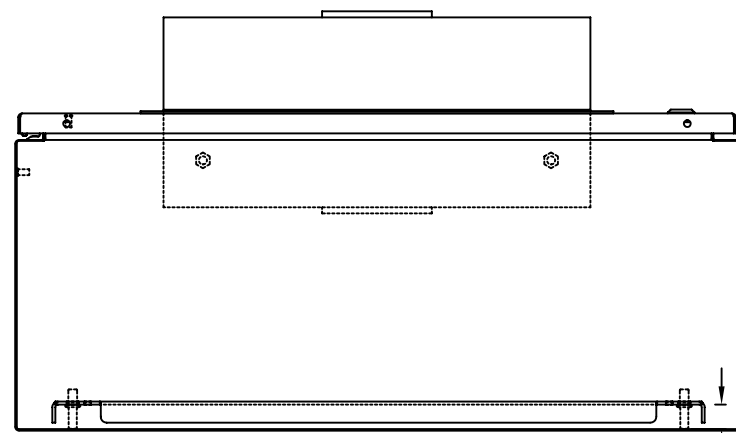

BOTTOM VIEW

EIC SOLUTIONS, INC.
1825 Stout Dr., Warminster, PA 18974
(215) 443-5190 FAX: (215) 443-9564
WWW.EICSOLUTIONSINC.COM

DATE: 04/23/10
SCALE: 1/4"=1"
G303012-151-FRONT