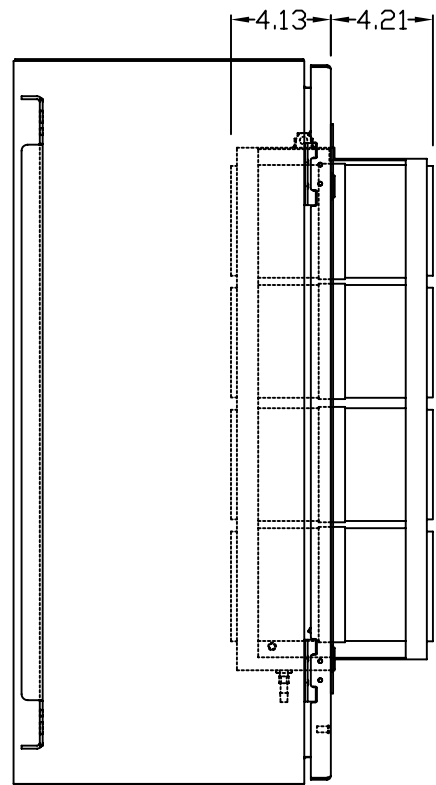

LEFT SIDE VIEW