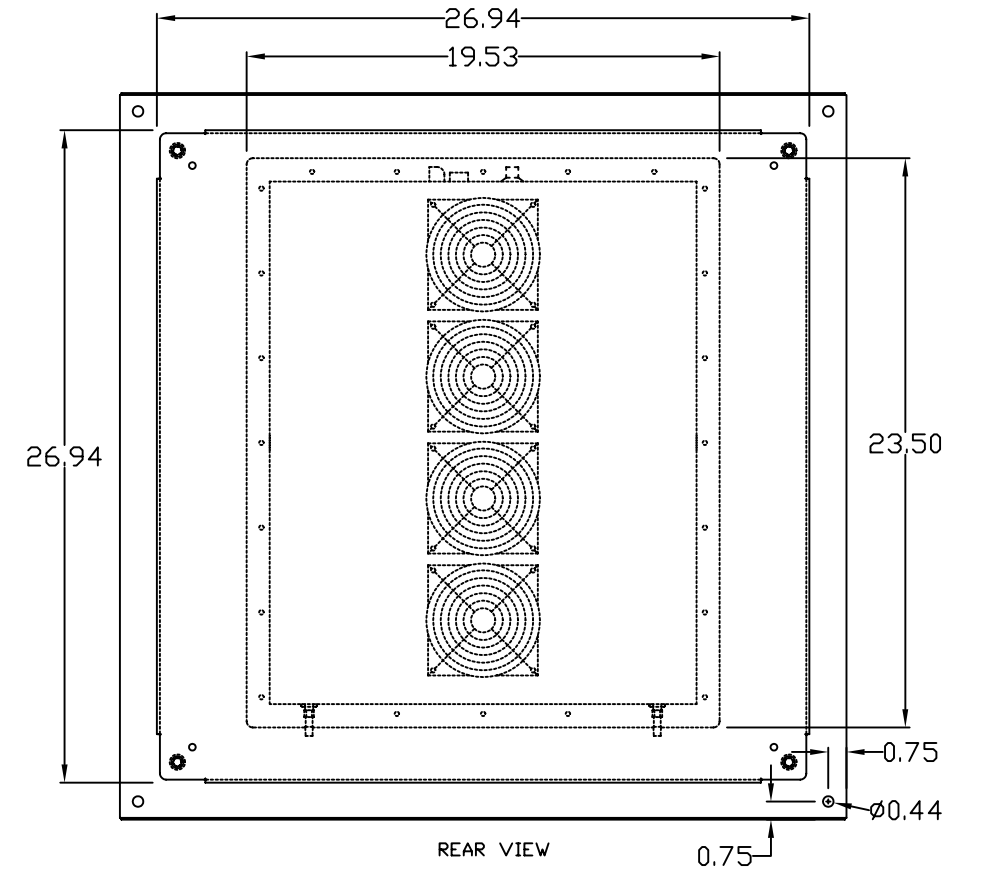

REAR VIEW

EIC SOLUTIONS, INC.
1825 Stout Dr., Warminster, PA 18974
(215) 443-5190 FAX: (215) 443-9564
WWW.EICSOLUTIONSINC.COM

DATE: 04/23/10
SCALE: 1/4"=1"
G303012-151-FRONT