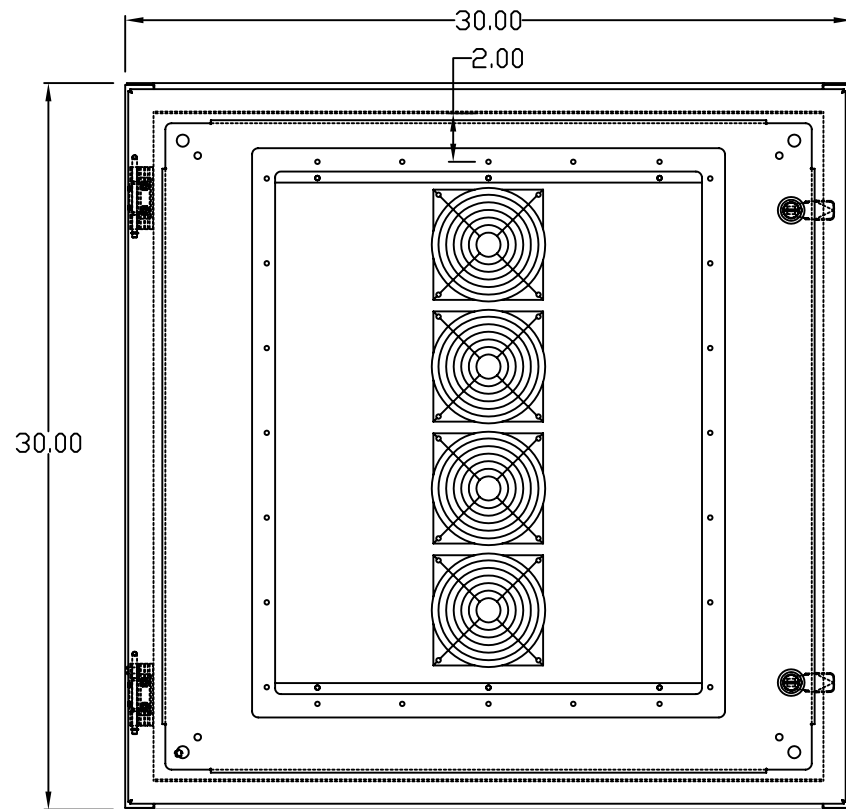

FRONT VIEW

EIC SOLUTIONS, INC.
1825 Stout Dr., Warminster, PA 18974
(215) 443-5190 FAX: (215) 443-9564
WWW.EICSOLUTIONSINC.COM

DATE: 04/23/10
SCALE: 1/4"=1"
G303012-151-FRONT