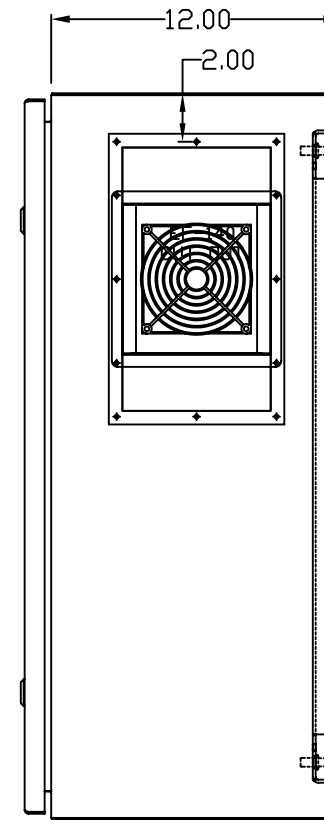

RIGHT SIDE VIEW