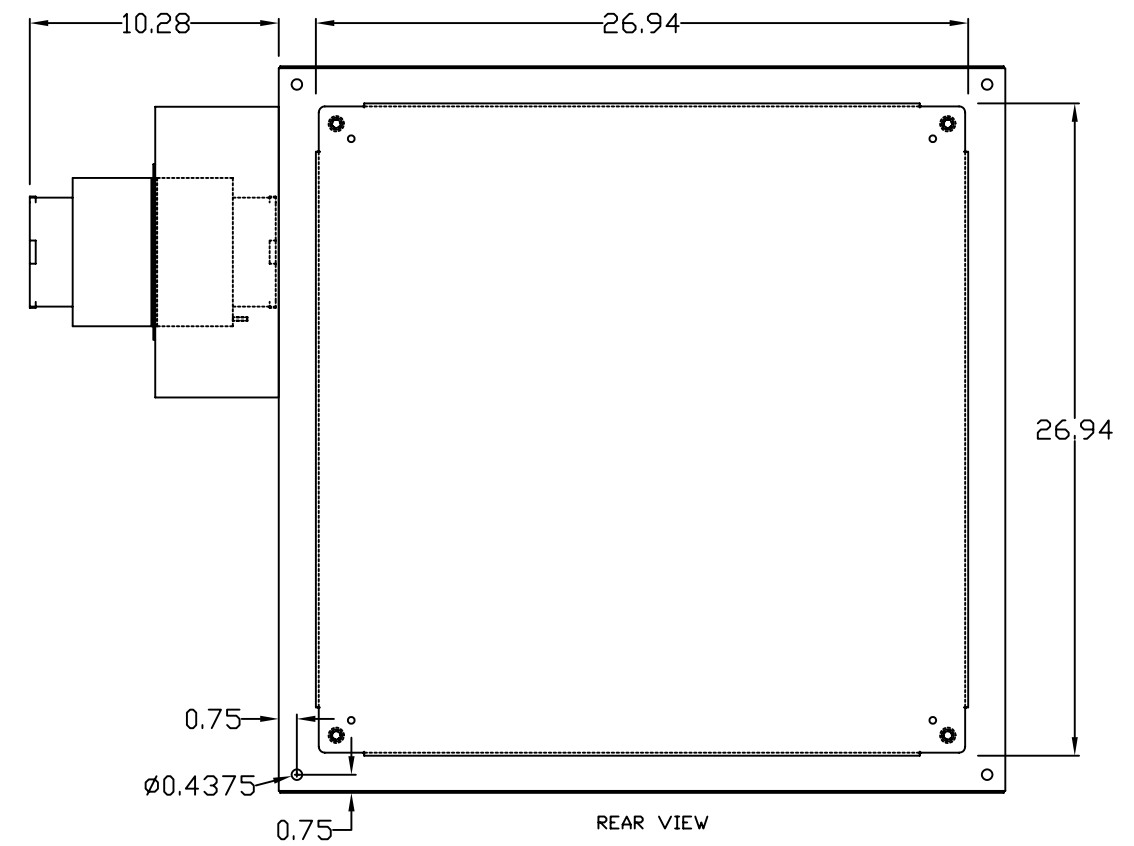

REAR VIEW

EIC SOLUTIONS, INC.
1825 Stout Dr., Warminster, PA 18974
(215) 443-5190 FAX: (215) 443-9564
WWW.EICSOLUTIONSINC.COM

DATE: 07/28/09
SCALE: 1/4"=1"
PART # G303012-EF140-RS