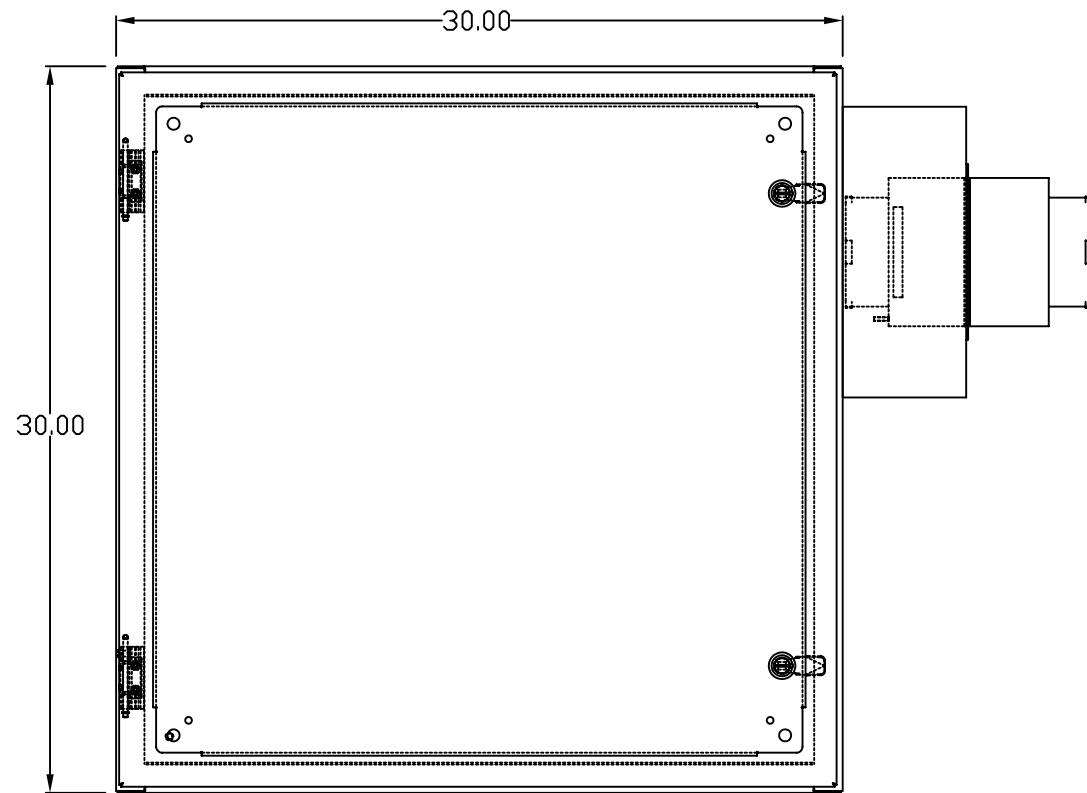

FRONT VIEW

EIC SOLUTIONS, INC.
1825 Stout Dr., Warminster, PA 18974
(215) 443-5190 FAX: (215) 443-9564
WWW.EICSOLUTIONSINC.COM

DATE: 07/28/09
SCALE: 1/4"=1"
PART # G303012-EF140-RS