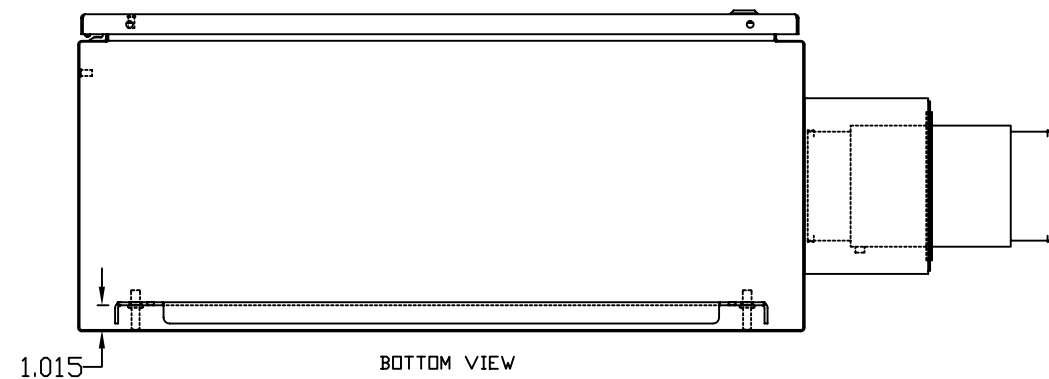

BOTTOM VIEW

EIC SOLUTIONS, INC.
1825 Stout Dr., Warminster, PA 18974
(215) 443-5190 FAX: (215) 443-9564
WWW.EICSOLUTIONSINC.COM

DATE: 07/28/09
SCALE: 1/4"=1"
PART # G303012-EF140-RS