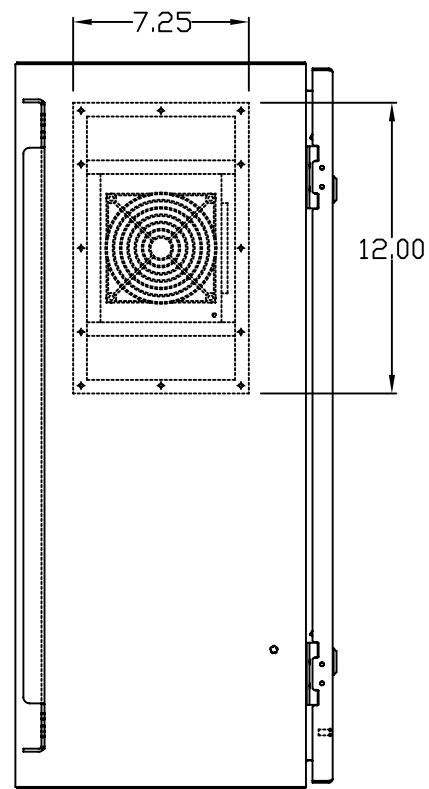

LEFT SIDE VIEW