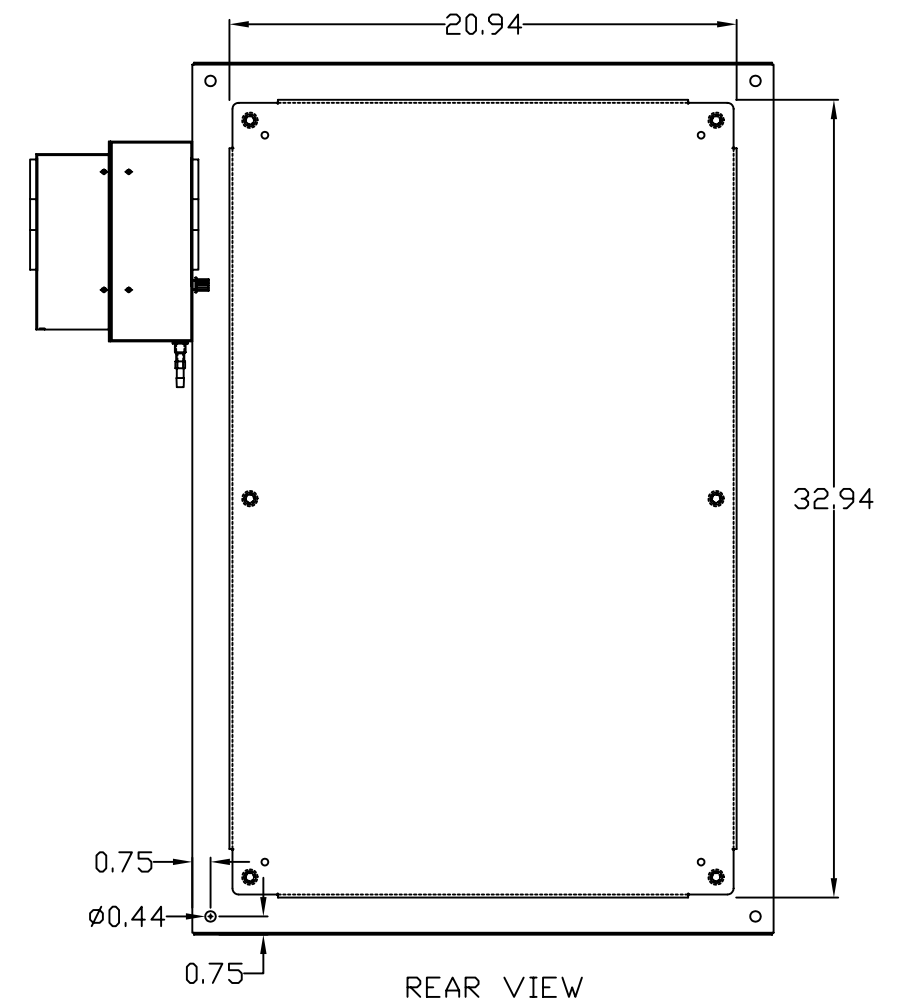

REAR VIEW

EIC SOLUTIONS, INC.
1825 Stout Dr., Warminster, PA 18974
(215) 443-5190 FAX: (215) 443-9564
WWW.EICSOLUTIONSINC.COM

DATE: 07/13/10
SCALE: 1/4"=1"
G362408-120F-RS