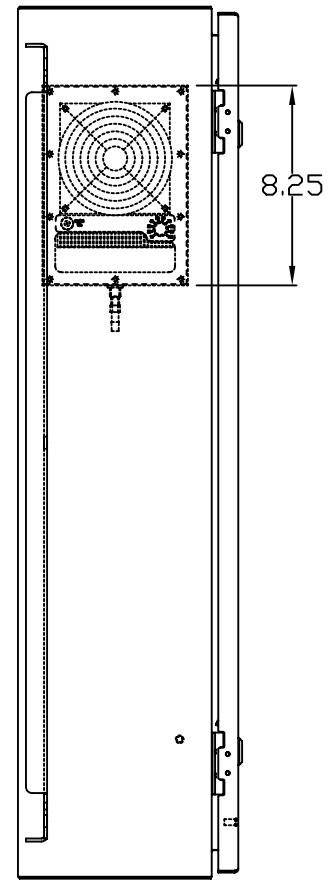

LEFT SIDE VIEW