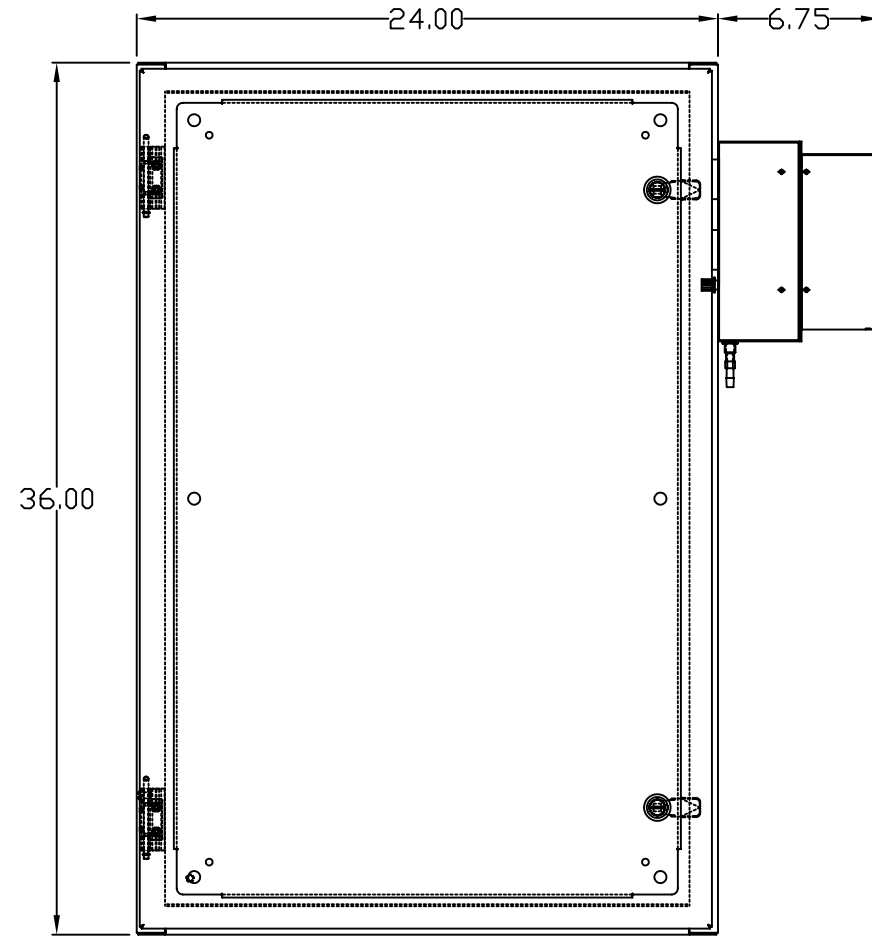

FRONT VIEW

EIC SOLUTIONS, INC.
1825 Stout Dr., Warminster, PA 18974
(215) 443-5190 FAX: (215) 443-9564
WWW.EICSOLUTIONSINC.COM

DATE: 07/13/10
SCALE: 1/4"=1"
G362408-120F-RS