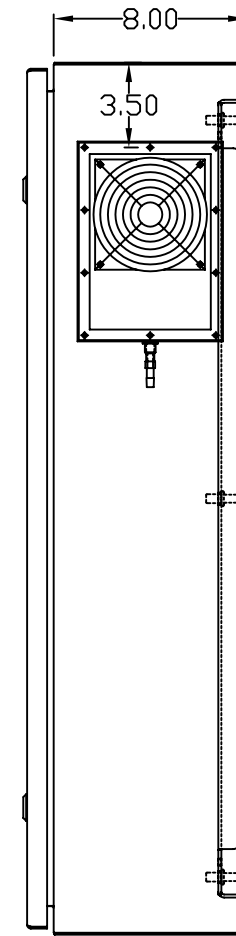

RIGHT SIDE VIEW