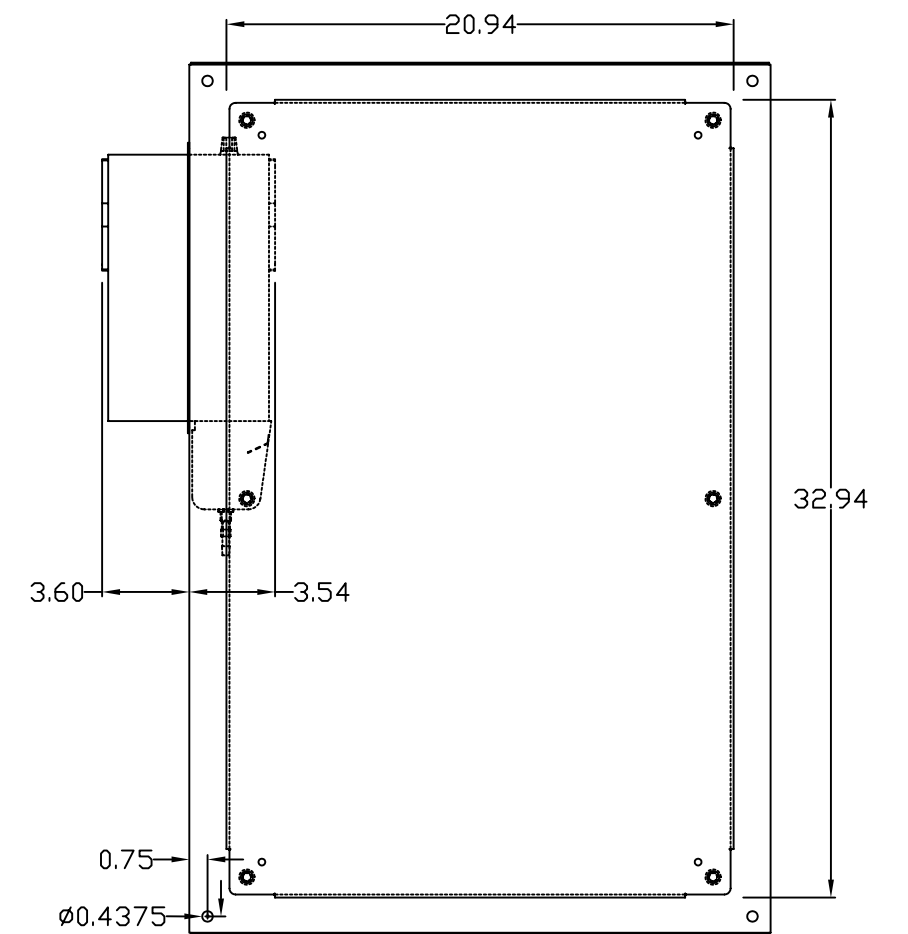

REAR VIEW

EIC SOLUTIONS, INC.
1825 Stout Dr., Warminster, PA 18974
(215) 443-5190 FAX: (215) 443-9564
WWW.EICSOLUTIONSINC.COM

DATE: 07/16/09
SCALE: 1/4"=1"
PART # G362408-140B-RS