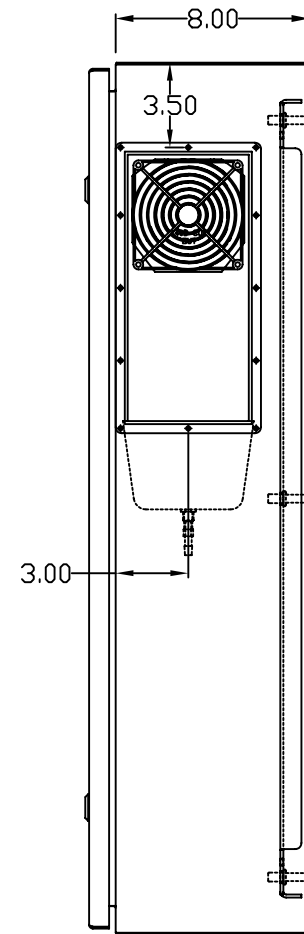

RIGHT SIDE VIEW