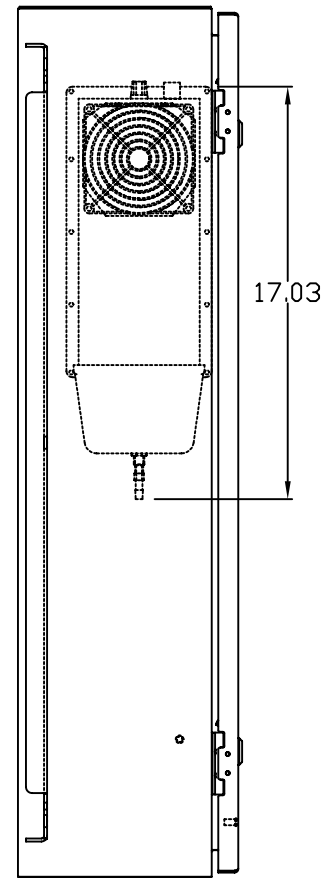

LEFT SIDE VIEW