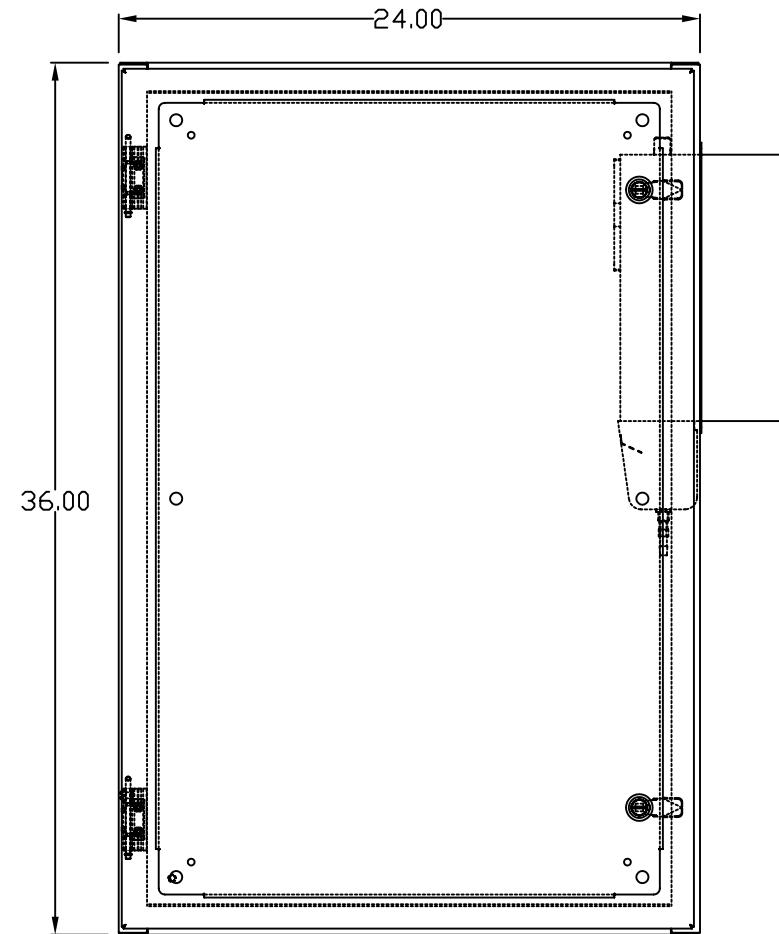

FRONT VIEW

EIC SOLUTIONS, INC.
1825 Stout Dr., Warminster, PA 18974
(215) 443-5190 FAX: (215) 443-9564
WWW.EICSOLUTIONSINC.COM

DATE: 07/16/09
SCALE: 1/4"=1"
PART # G362408-140B-RS