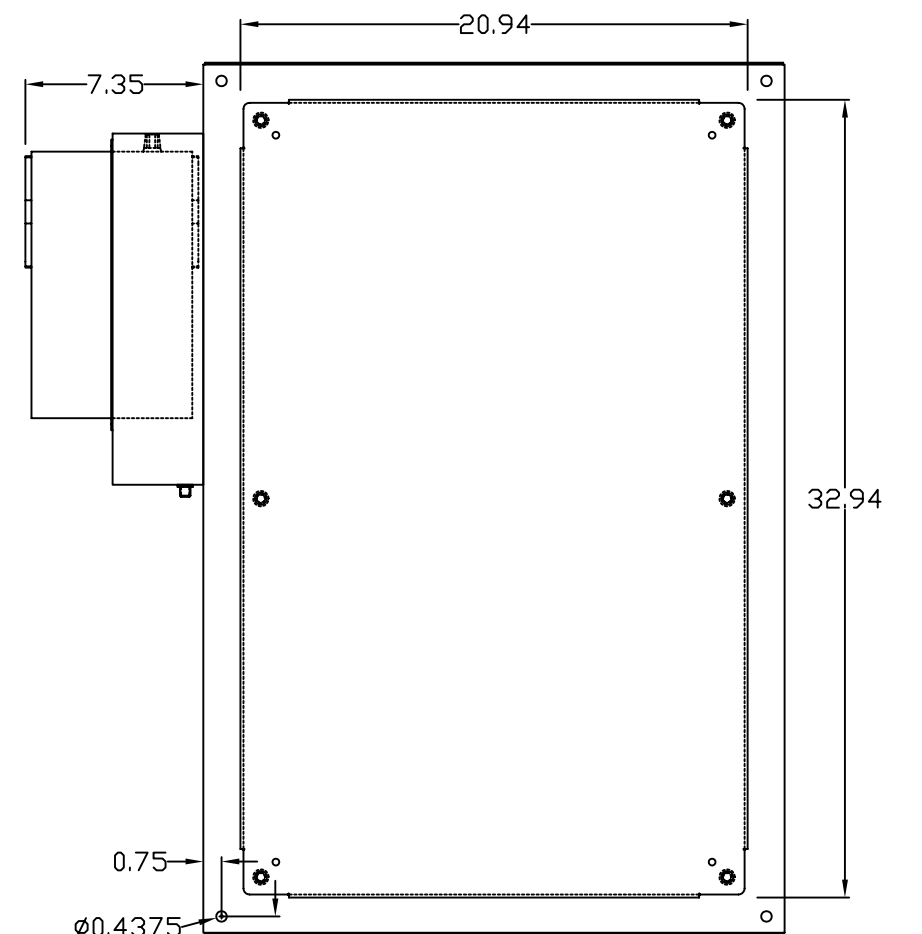

REAR VIEW

TOLERANCES UNLESS NOTED
FINISHES #1/2#
2 PLACES # .03
3 PLACES # .015
DIMS # 1"

EIC SOLUTIONS, INC.
1825 Stout Dr., Warminster, PA 18974
(215) 443-5190 FAX: (215) 443-9564
WWW.EICSOLUTIONSINC.COM

DATE: 07/29/09
SCALE: 1/4"=1"
G362408-EF140B-RS