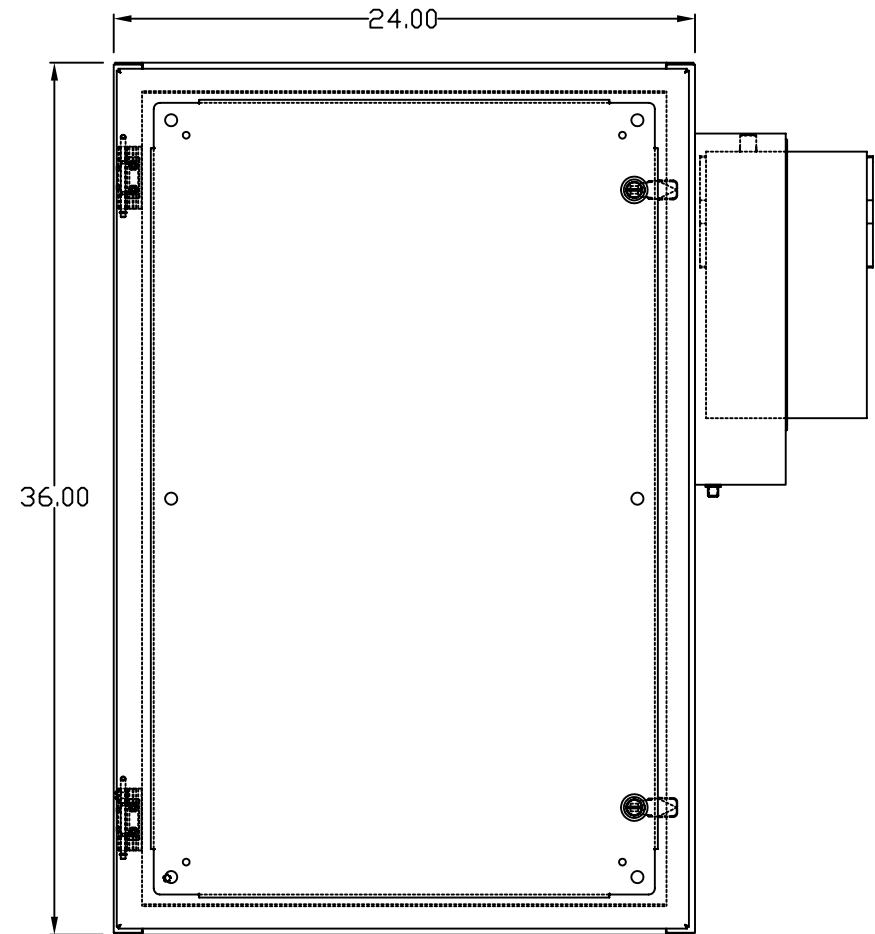

FRONT VIEW

TOLERANCES UNLESS NOTED
FINISHES #1/2#
2 PLACES # .03
3 PLACES # .015
DIMS # 1"

EIC SOLUTIONS, INC.
1825 Stout Dr., Warminster, PA 18974
(215) 443-5190 FAX: (215) 443-9564
WWW.EICSOLUTIONSINC.COM

DATE: 07/29/09
SCALE: 1/4"=1"
G362408-EF140B-RS