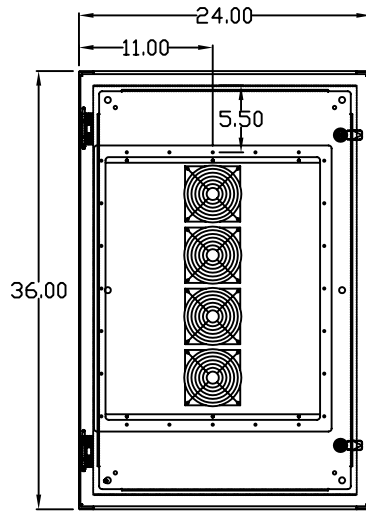

FRONT VIEW

EIC SOLUTIONS, INC.
1825 Stout Dr., Warminster, PA 18974
(215) 443-5190 FAX: (215) 443-9564
WWW.EICSOLUTIONSINC.COM

DATE: 07/13/10
DRAWN: SFB
SCALE: 1/8"=1"
REV #

G362412-151-FRONT