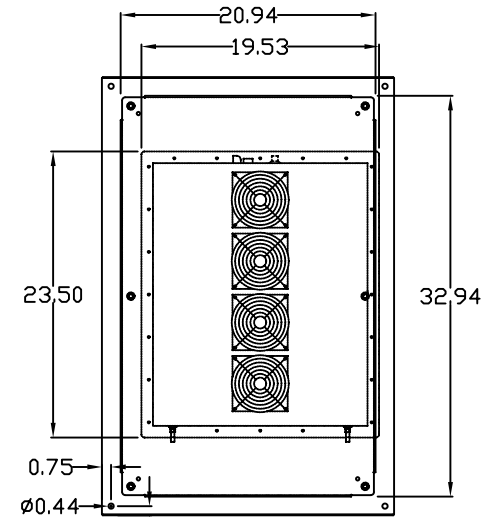

REAR VIEW

EIC SOLUTIONS, INC.
1825 Stout Dr., Warminster, PA 18974
(215) 443-5190 FAX: (215) 443-9564
WWW.EICSOLUTIONSINC.COM

DATE: 07/13/10
DRAWN: SFB
SCALE: 1/8"=1"
REV #

G362412-151-FRONT