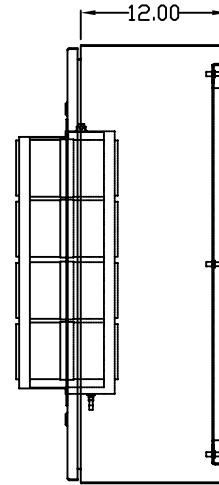

RIGHT SIDE VIEW