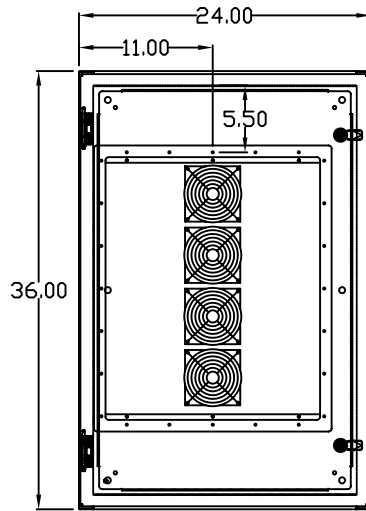

FRONT VIEW

EIC SOLUTIONS, INC.
1825 Stout Dr., Warminster, PA 18974
(215) 443-5190 FAX: (215) 443-9564
WWW.EICSOLUTIONSINC.COM

DATE: 07/14/10
SCALE: 1/8"=1"
DRAWN: SFB
CHECKED: [blank]
PART # G362416-151-FRONT