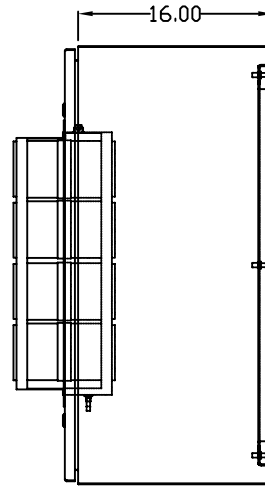

RIGHT SIDE VIEW