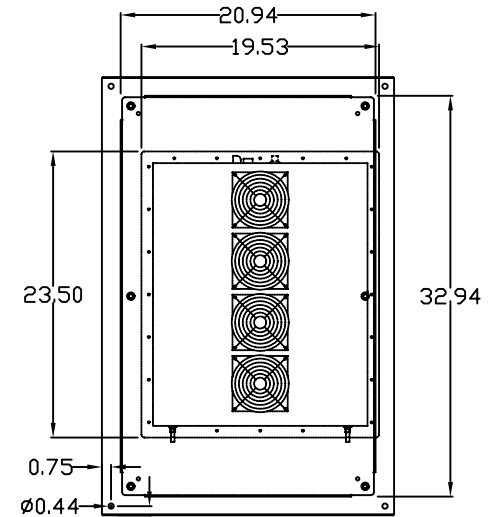

REAR VIEW

EIC SOLUTIONS, INC.
1825 Stout Dr., Warminster, PA 18974
(215) 443-5190 FAX: (215) 443-9564
WWW.EICSOLUTIONSINC.COM

DATE: 07/14/10
SCALE: 1/8"=1"
DRAWN: SFB
CHECKED: [blank]
PART # G362416-151-FRONT