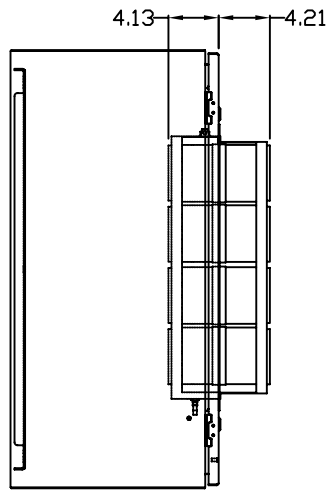

LEFT SIDE VIEW