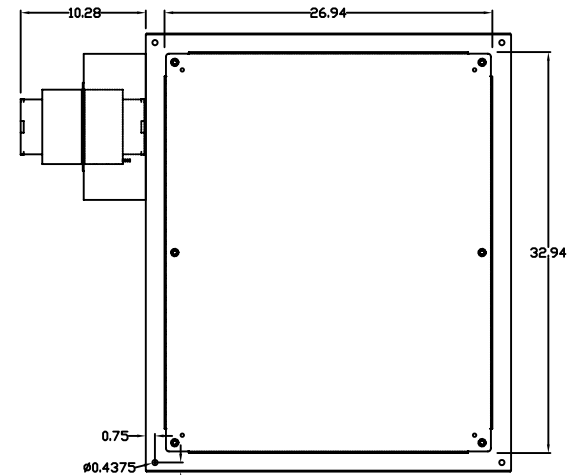

REAR VIEW

EIC SOLUTIONS, INC.
1825 Stout Dr., Warminster, PA 18974
(215) 443-5190 FAX: (215) 443-9564
WWW.EICSOLUTIONSINC.COM

DATE: 07/28/09
SCALE: 1/8"=1"
DRAWN: SFB
REV #

G363012-EF140-RS