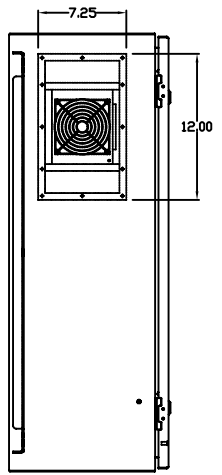

LEFT SIDE VIEW