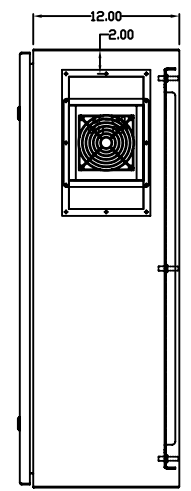

RIGHT SIDE VIEW