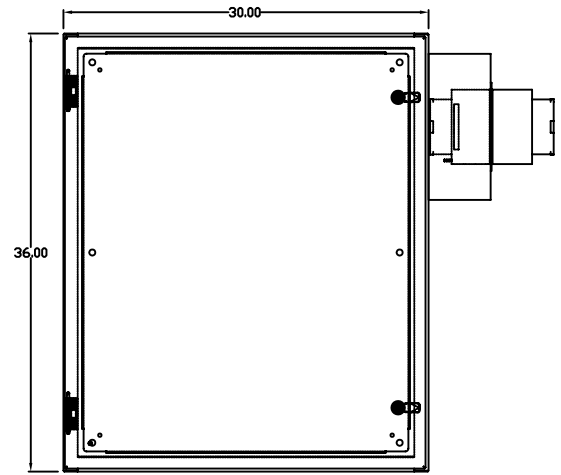

FRONT VIEW

EIC SOLUTIONS, INC.
1825 Stout Dr., Warminster, PA 18974
(215) 443-5190 FAX: (215) 443-9564
WWW.EICSOLUTIONSINC.COM

DATE: 07/28/09
SCALE: 1/8"=1"
DRAWN: SFB
REV #

G363012-EF140-RS