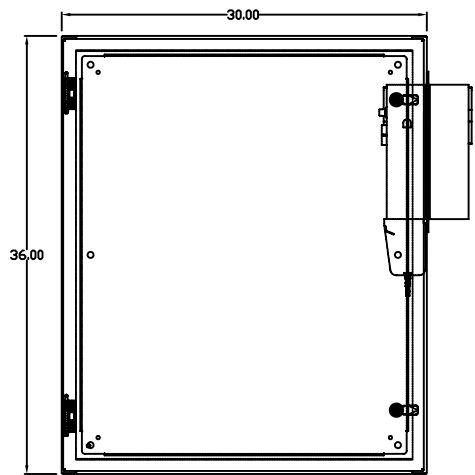

FRONT VIEW

EIC SOLUTIONS, INC.
1825 Stout Dr., Warminster, PA 18974
(215) 443-5190 FAX: (215) 443-9564
WWW.EICSOLUTIONSINC.COM

NAME: G363016-141-RS	REV
DRAWN: SFB	SCALE: 1/8"=1"
DATE: 07/21/09	REV #