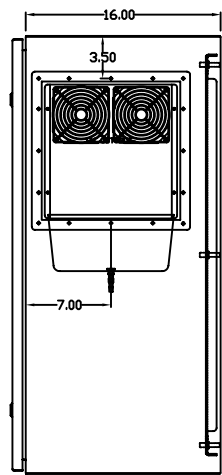

RIGHT SIDE VIEW