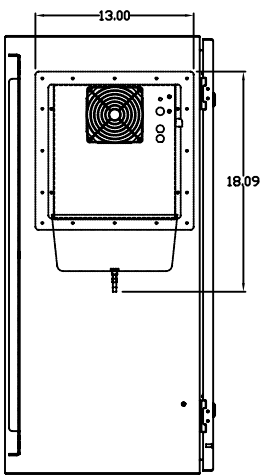

LEFT SIDE VIEW