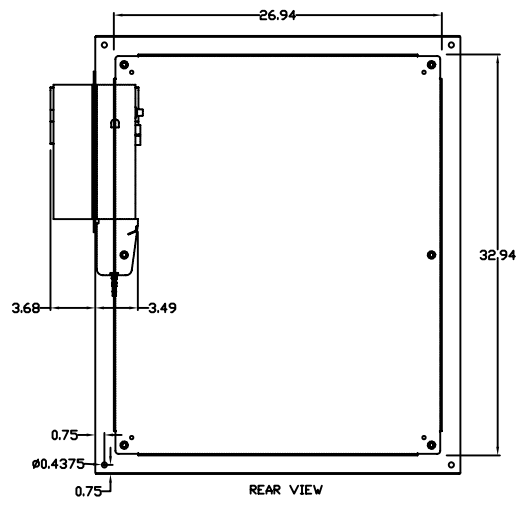

REAR VIEW

EIC SOLUTIONS, INC.
1825 Stout Dr., Warminster, PA 18974
(215) 443-5190 FAX: (215) 443-9564
WWW.EICSOLUTIONSINC.COM

NAME: G363016-141-RS	REV
DRAWN: SFB	SCALE: 1/8"=1"
DATE: 07/21/09	REV #