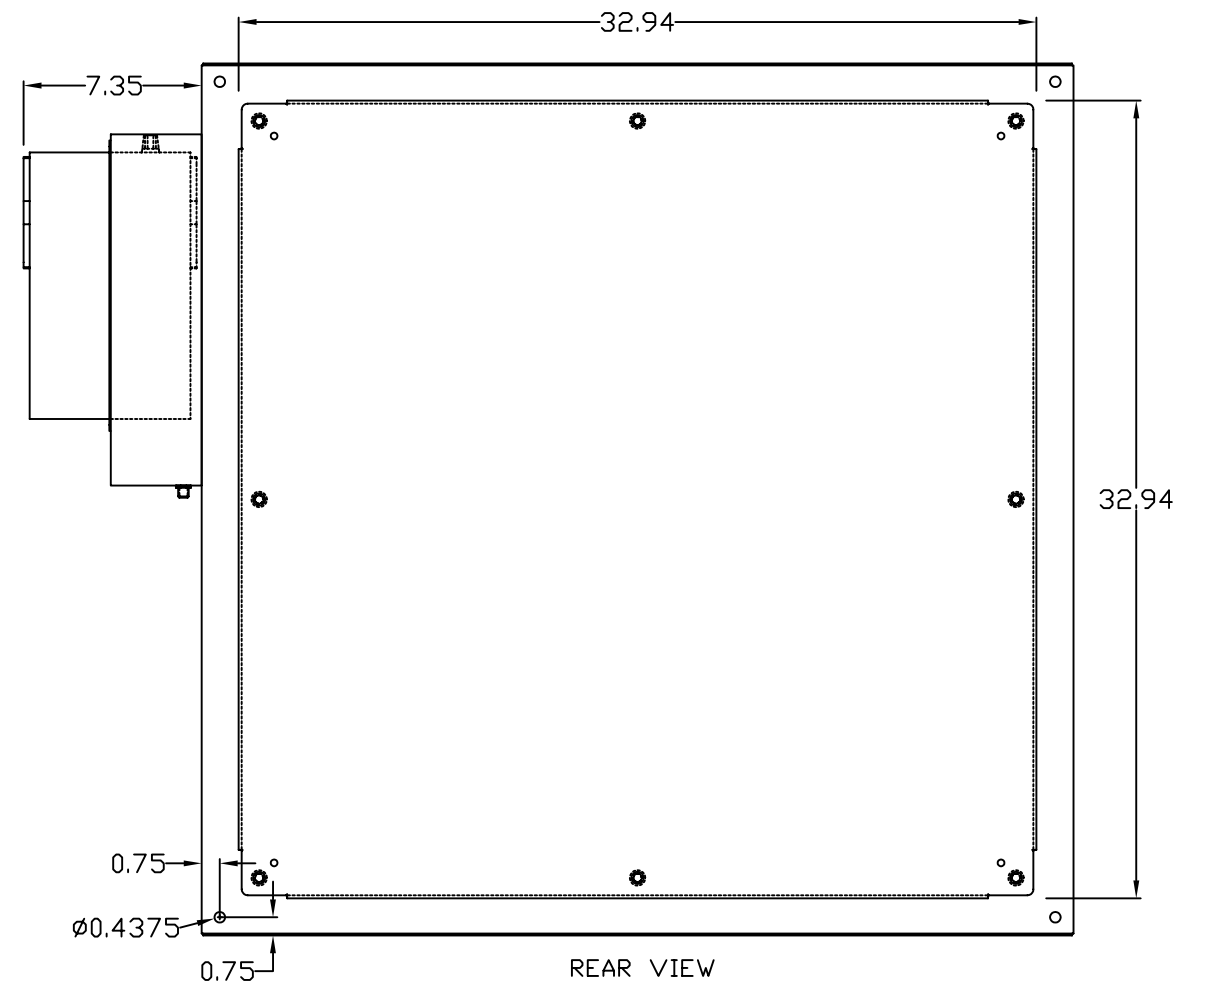

REAR VIEW

EIC SOLUTIONS, INC.
1825 Stout Dr., Warminster, PA 18974
(215) 443-5190 FAX: (215) 443-9564
WWW.EICSOLUTIONSINC.COM

DATE: 07/30/09
SCALE: 1/4"=1"
G363608-EF140B-RS