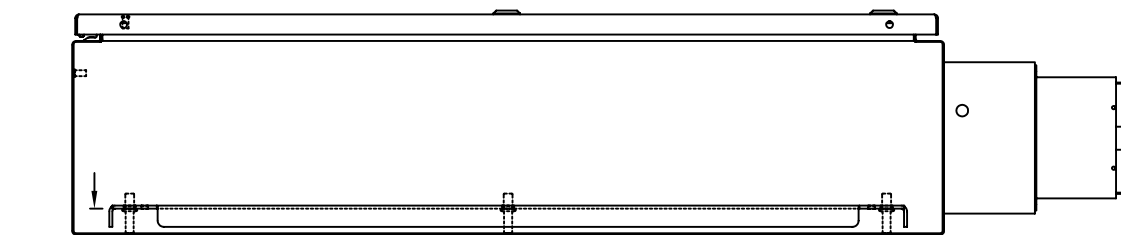

BOTTOM VIEW

EIC SOLUTIONS, INC.
1825 Stout Dr., Warminster, PA 18974
(215) 443-5190 FAX: (215) 443-9564
WWW.EICSOLUTIONSINC.COM

DATE: 07/30/09
SCALE: 1/4"=1"
G363608-EF140B-RS