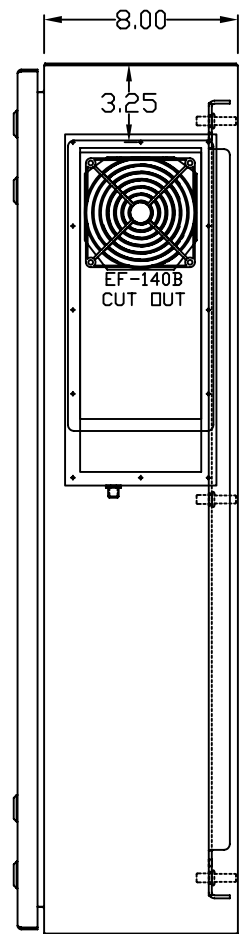

RIGHT SIDE VIEW