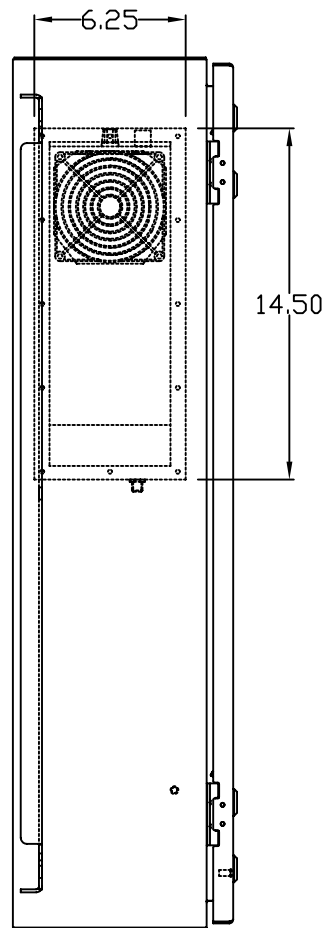

LEFT SIDE VIEW