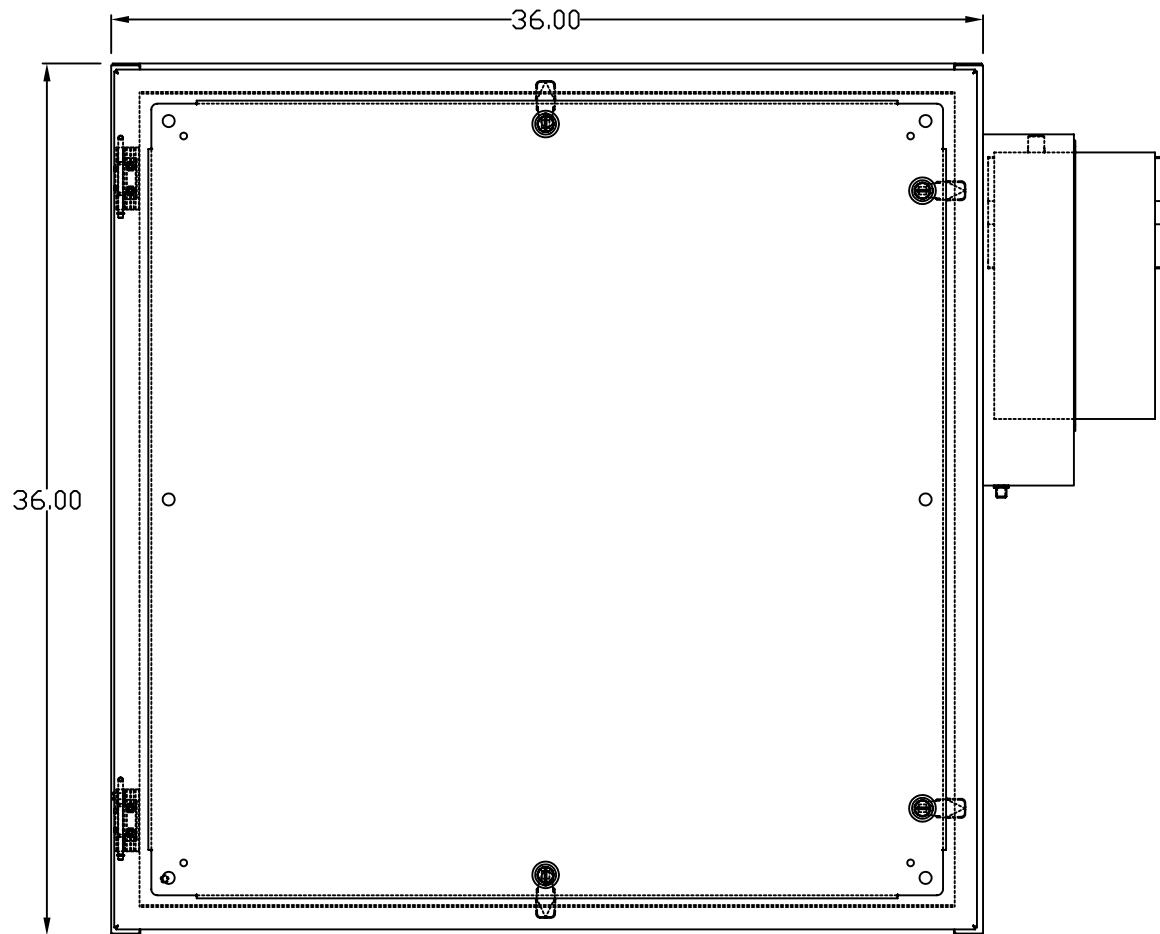

FRONT VIEW

EIC SOLUTIONS, INC.
1825 Stout Dr., Warminster, PA 18974
(215) 443-5190 FAX: (215) 443-9564
WWW.EICSOLUTIONSINC.COM

DATE: 07/30/09
SCALE: 1/4"=1"
G363608-EF140B-RS